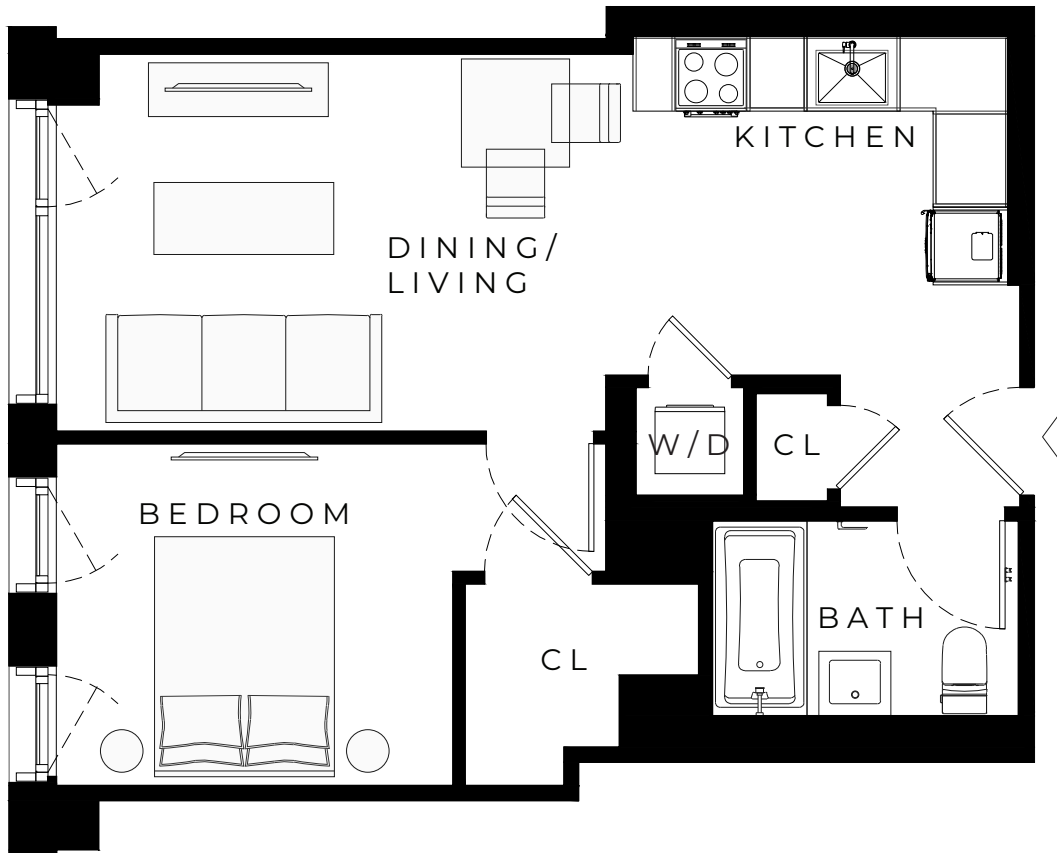

GREENPOINT CENTRAL

BROOKLYN, NY

RESIDENCE

236-436
518

1 BEDROOM

1 BATHROOM

NA

CLAY ST