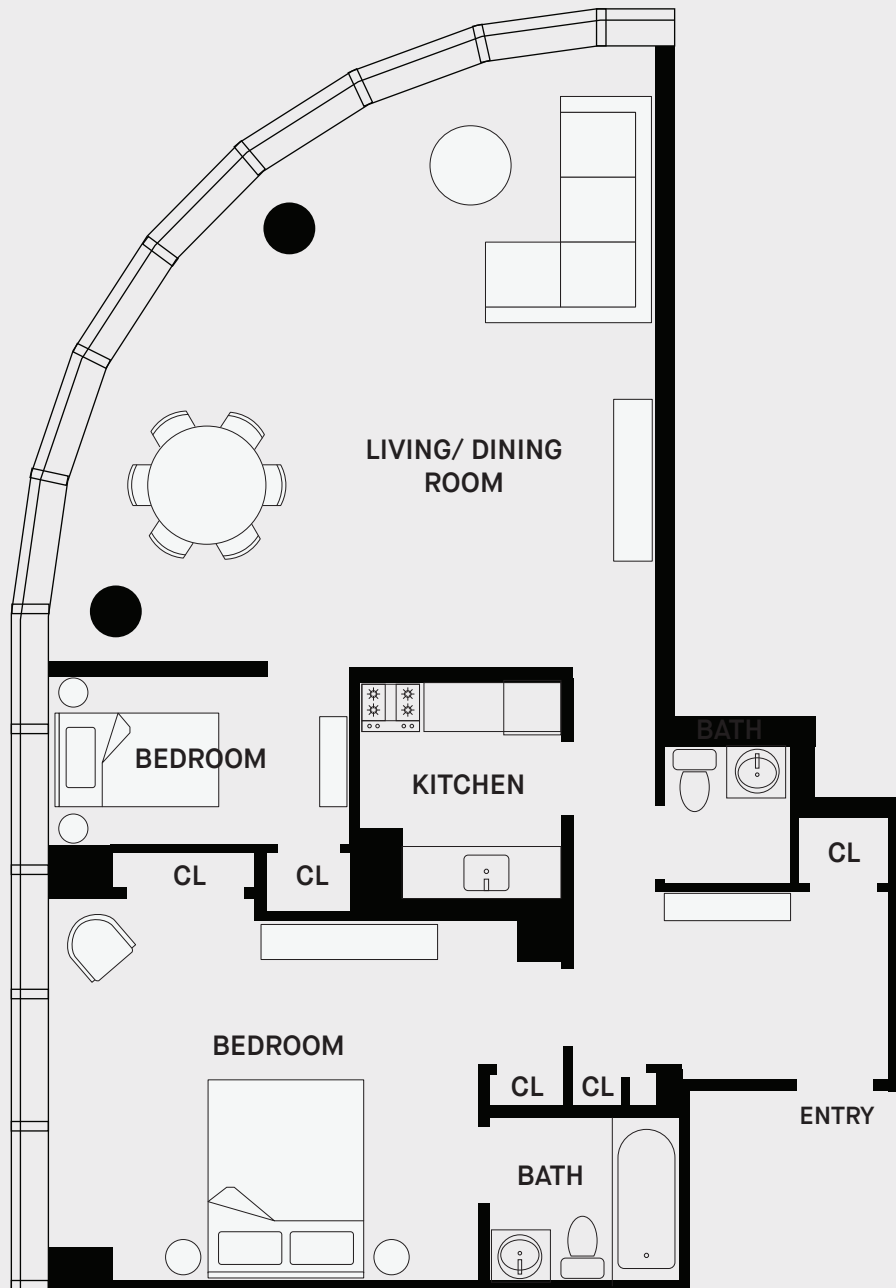

M.N.S

REAL ESTATE
NYC

265 E 66TH ST
NEW YORK, NY

UNIT B
2 BED / 1.5 BATH

ALL INFORMATION FURNISHED HEREIN IS FROM SOURCES DEEMED RELIABLE. NO REPRESENTATION IS MADE BY MNS NOR IS ANY TO BE IMPLIED AS TO THE ACCURACY THEREOF AND ALL INFORMATION IS SUBMITTED SUBJECT TO ERRORS, OMISSIONS, CHANGE OF PRICE, PRIOR SALE OR LEASE, OR WITHDRAWAL WITHOUT NOTICE. ALL DIMENSIONS ARE APPROXIMATE. FOR EXACT DIMENSIONS, PLEASE HIRE YOUR OWN ARCHITECT OR ENGINEER.