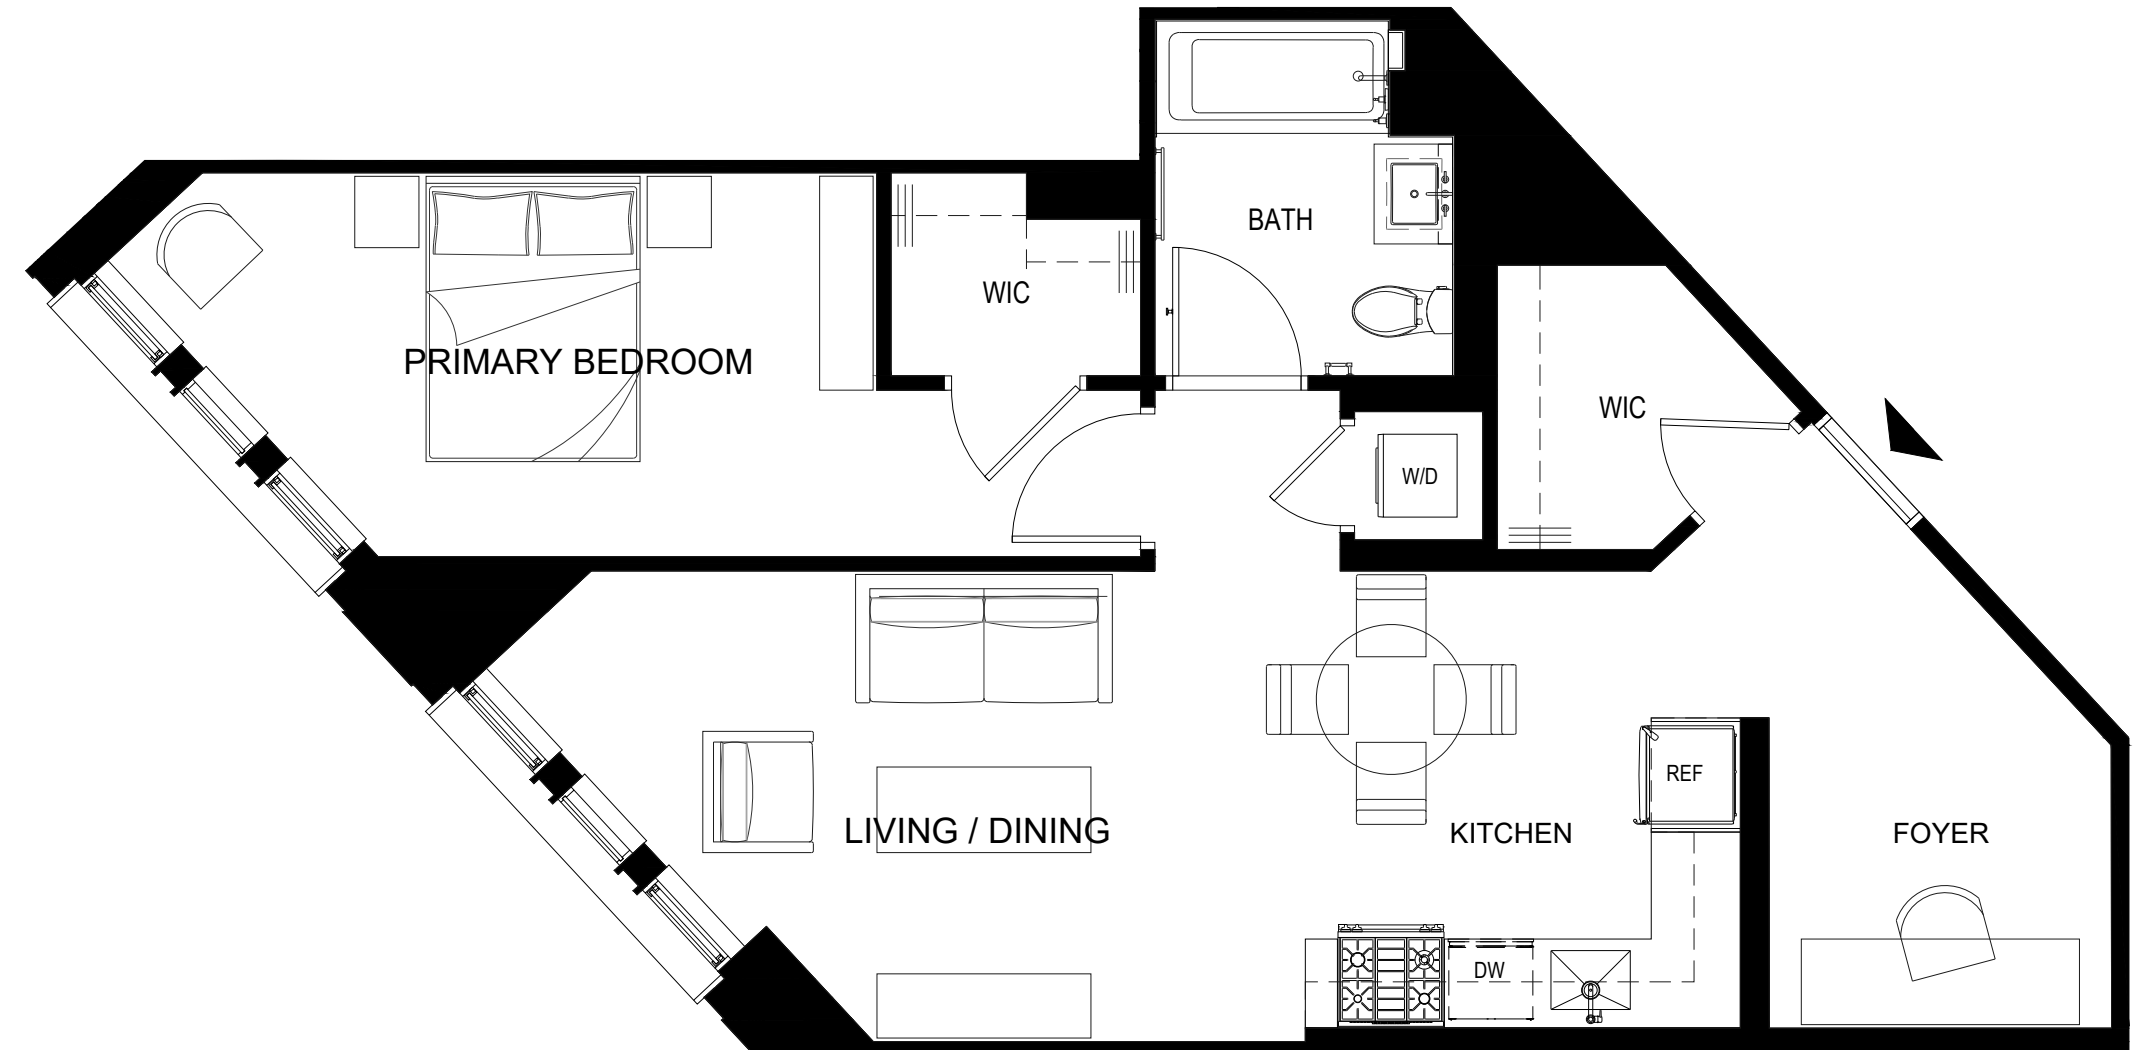

HEARTHSTONE

Make your way home

RESIDENCE
509, 609, 709, 809, 909,
1009, 1109, 1209, PH09
5th - Penthouse Level
1 Bedroom
1 Bathroom

34-35 44th St, Astoria, NY 11103
www.hearthstoneastoria.com

ALL DIMENSIONS ARE APPROXIMATE AND SUBJECT TO NORMAL CONSTRUCTION VARIANCES AND TOLERANCES. DIMENSIONS ARE MAXIMUM OVERALL AND EXCLUDE CUTOUTS. OWNER AND LEASING AGENT ARE PLEDGED TO THE LETTER AND SPIRIT OF U.S. POLICY FOR THE ACHIEVEMENT OF EQUAL HOUSING OPPORTUNITY THROUGHOUT THE U.S. AND ARE COMMITTED TO AN AFFIRMATIVE ADVERTISING AND MARKETING PROGRAM IN WHICH THERE ARE NO BARRIERS TO OBTAINING HOUSING BECAUSE OF RACE, COLOR, CREED, RELIGION, SEX, SEXUAL ORIENTATION, MILITARY STATUS, AGE, DISABILITY, ANCESTRY, FAMILY STATUS, NATIONAL ORIGIN, OR ANY OTHER GROUNDS PROHIBITED BY CITY, STATE, OR FEDERAL LAW.