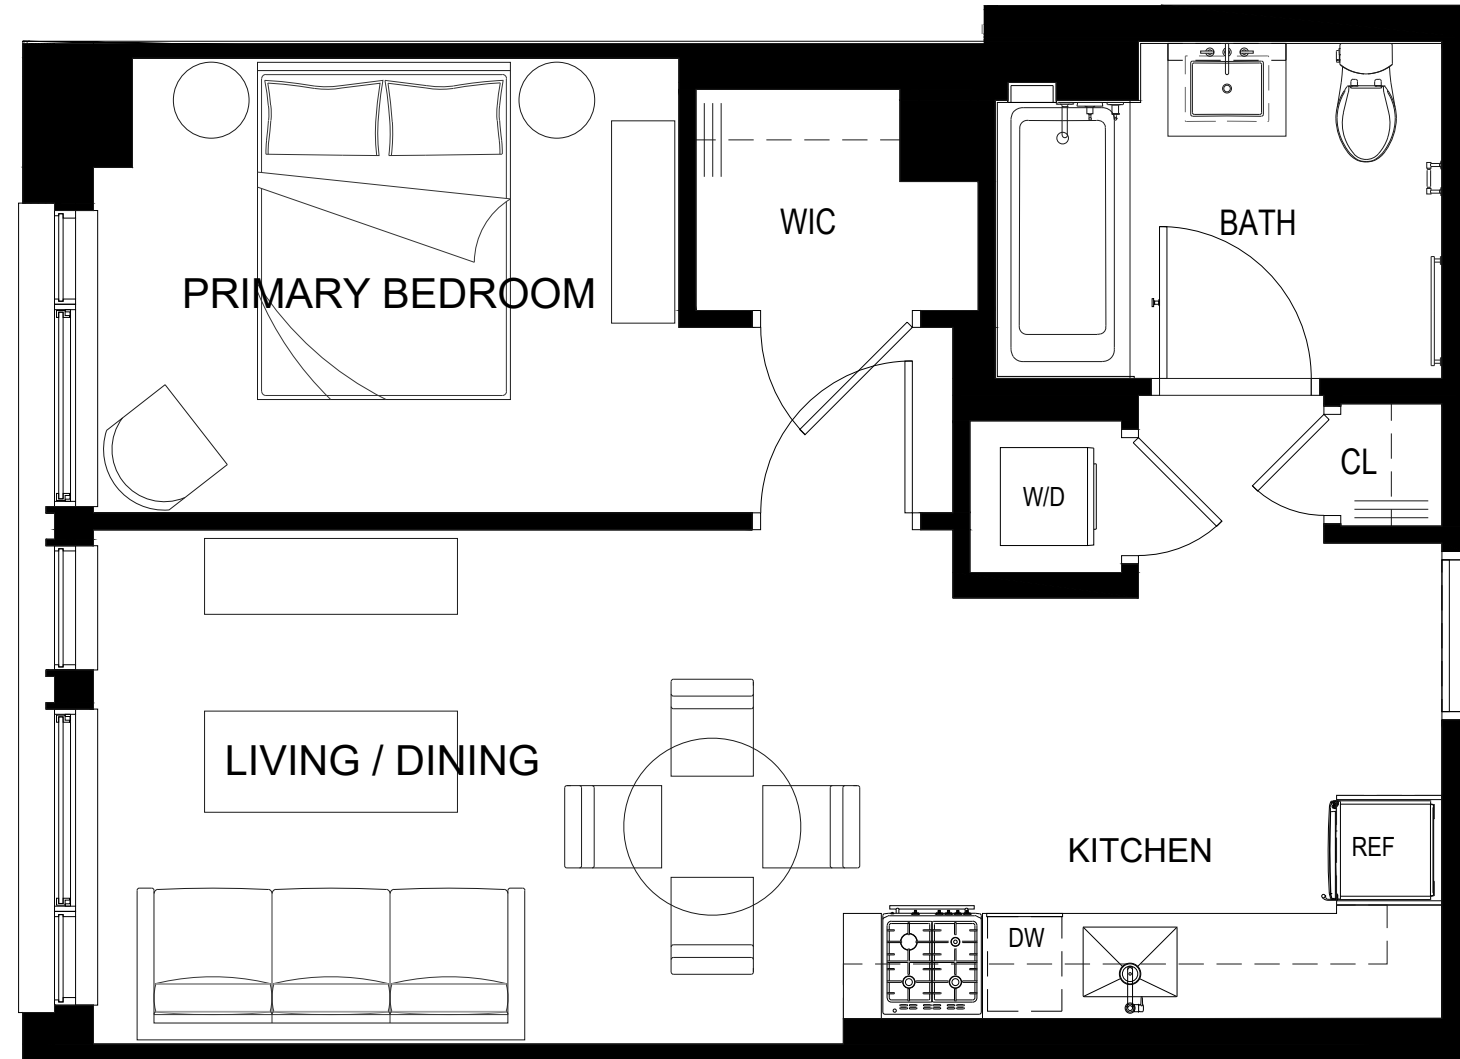

HEARTHSTONE

Make your way home

RESIDENCE
432, 532, 632, 732,
832, 932

4th - 9th Floor

1 Bedroom

1 Bathroom

34-35 44th St, Astoria, NY 11103
www.hearthstoneastoria.com

ALL DIMENSIONS ARE APPROXIMATE AND SUBJECT TO NORMAL CONSTRUCTION VARIANCES AND TOLERANCES. DIMENSIONS ARE MAXIMUM OVERALL AND EXCLUDE CUTOUTS. OWNER AND LEASING AGENT ARE PLEDGED TO THE LETTER AND SPIRIT OF U.S. POLICY FOR THE ACHIEVEMENT OF EQUAL HOUSING OPPORTUNITY THROUGHOUT THE U.S. AND ARE COMMITTED TO AN AFFIRMATIVE ADVERTISING AND MARKETING PROGRAM IN WHICH THERE ARE NO BARRIERS TO OBTAINING HOUSING BECAUSE OF RACE, COLOR, CREED, RELIGION, SEX, SEXUAL ORIENTATION, MILITARY STATUS, AGE, DISABILITY, ANCESTRY, FAMILY STATUS, NATIONAL ORIGIN, OR ANY OTHER GROUNDS PROHIBITED BY CITY, STATE, OR FEDERAL LAW.