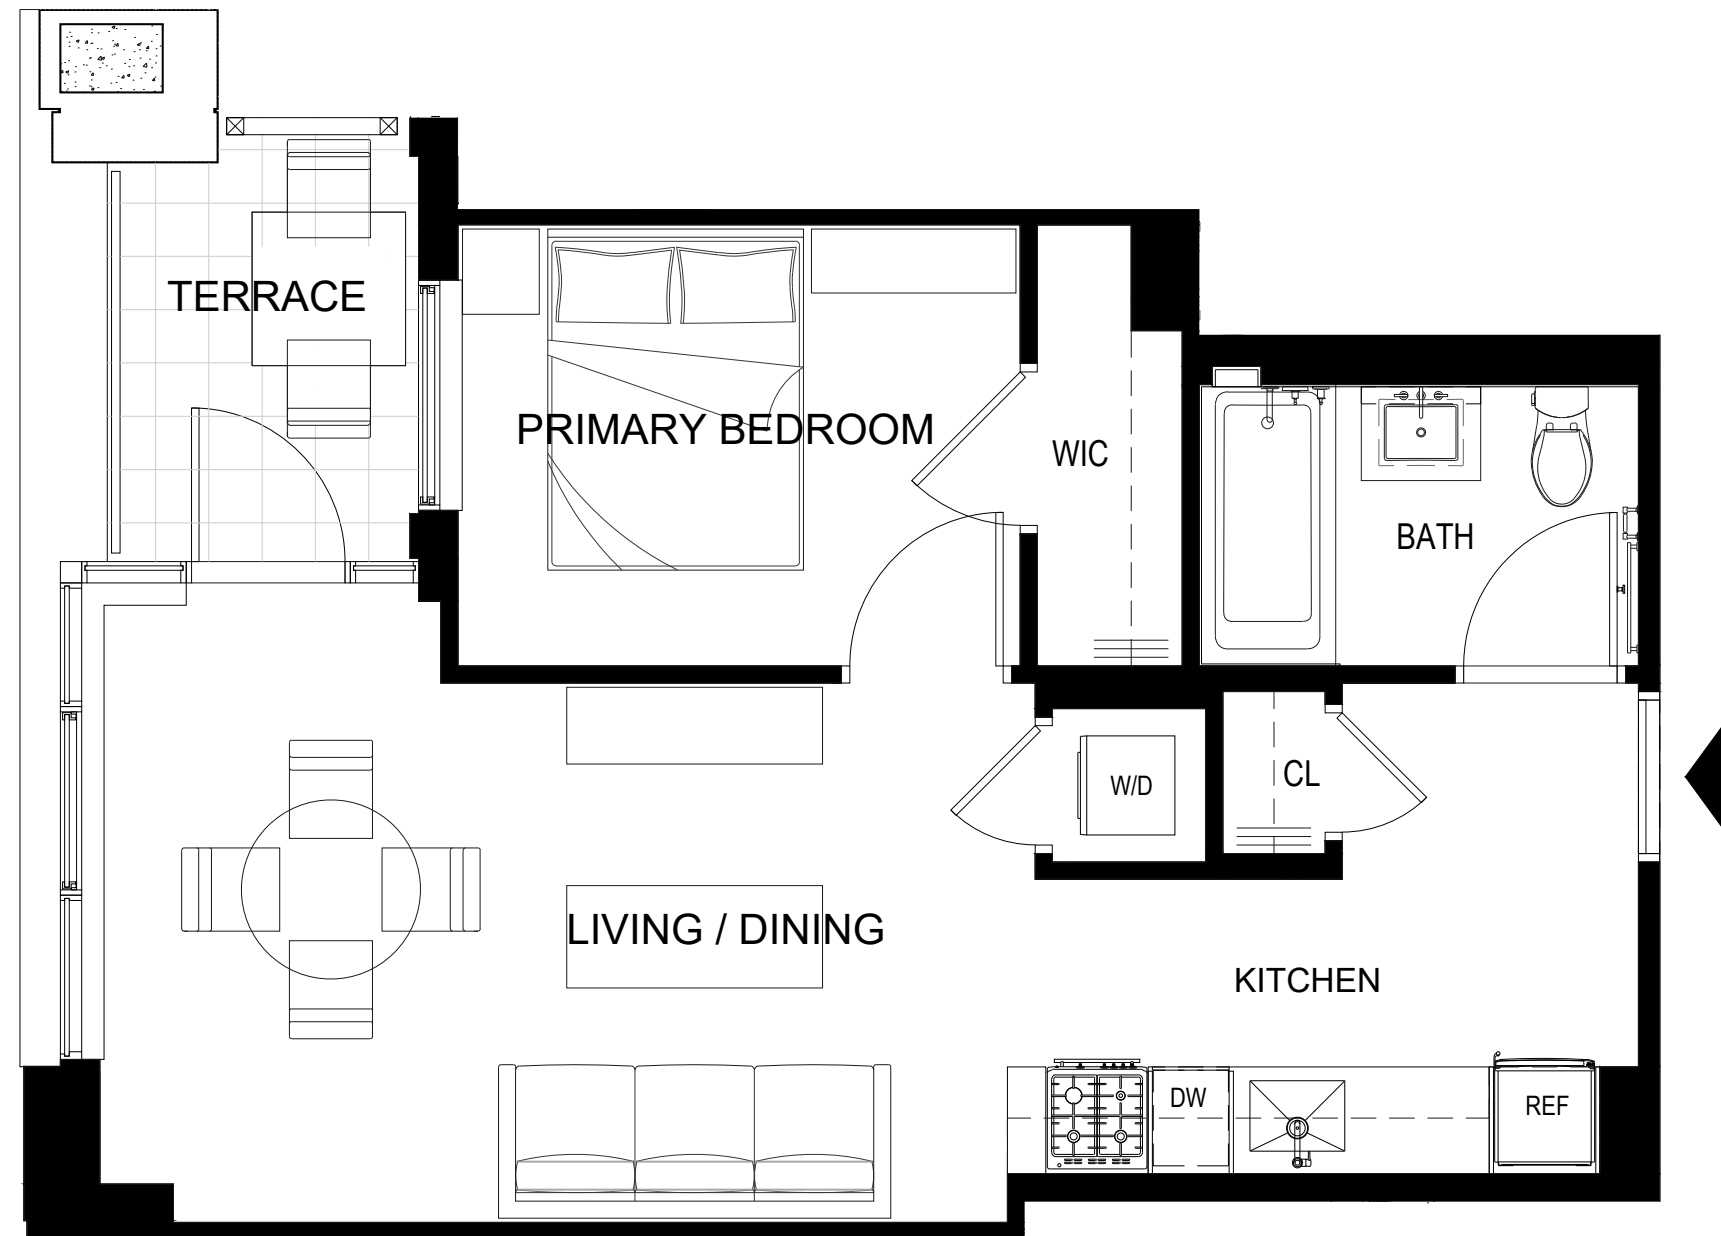

HEARTHSTONE

Make your way home

RESIDENCE
613

6th Floor

1 Bedroom

1 Bathroom

34-35 44th St, Astoria, NY 11103
www.hearthstoneastoria.com

ALL DIMENSIONS ARE APPROXIMATE AND SUBJECT TO NORMAL CONSTRUCTION VARIANCES AND TOLERANCES. DIMENSIONS ARE MAXIMUM OVERALL AND EXCLUDE CUTOUTS. OWNER AND LEASING AGENT ARE PLEDGED TO THE LETTER AND SPIRIT OF U.S. POLICY FOR THE ACHIEVEMENT OF EQUAL HOUSING OPPORTUNITY THROUGHOUT THE U.S. AND ARE COMMITTED TO AN AFFIRMATIVE ADVERTISING AND MARKETING PROGRAM IN WHICH THERE ARE NO BARRIERS TO OBTAINING HOUSING BECAUSE OF RACE, COLOR, CREED, RELIGION, SEX, SEXUAL ORIENTATION, MILITARY STATUS, AGE, DISABILITY, ANCESTRY, FAMILY STATUS, NATIONAL ORIGIN, OR ANY OTHER GROUNDS PROHIBITED BY CITY, STATE, OR FEDERAL LAW.