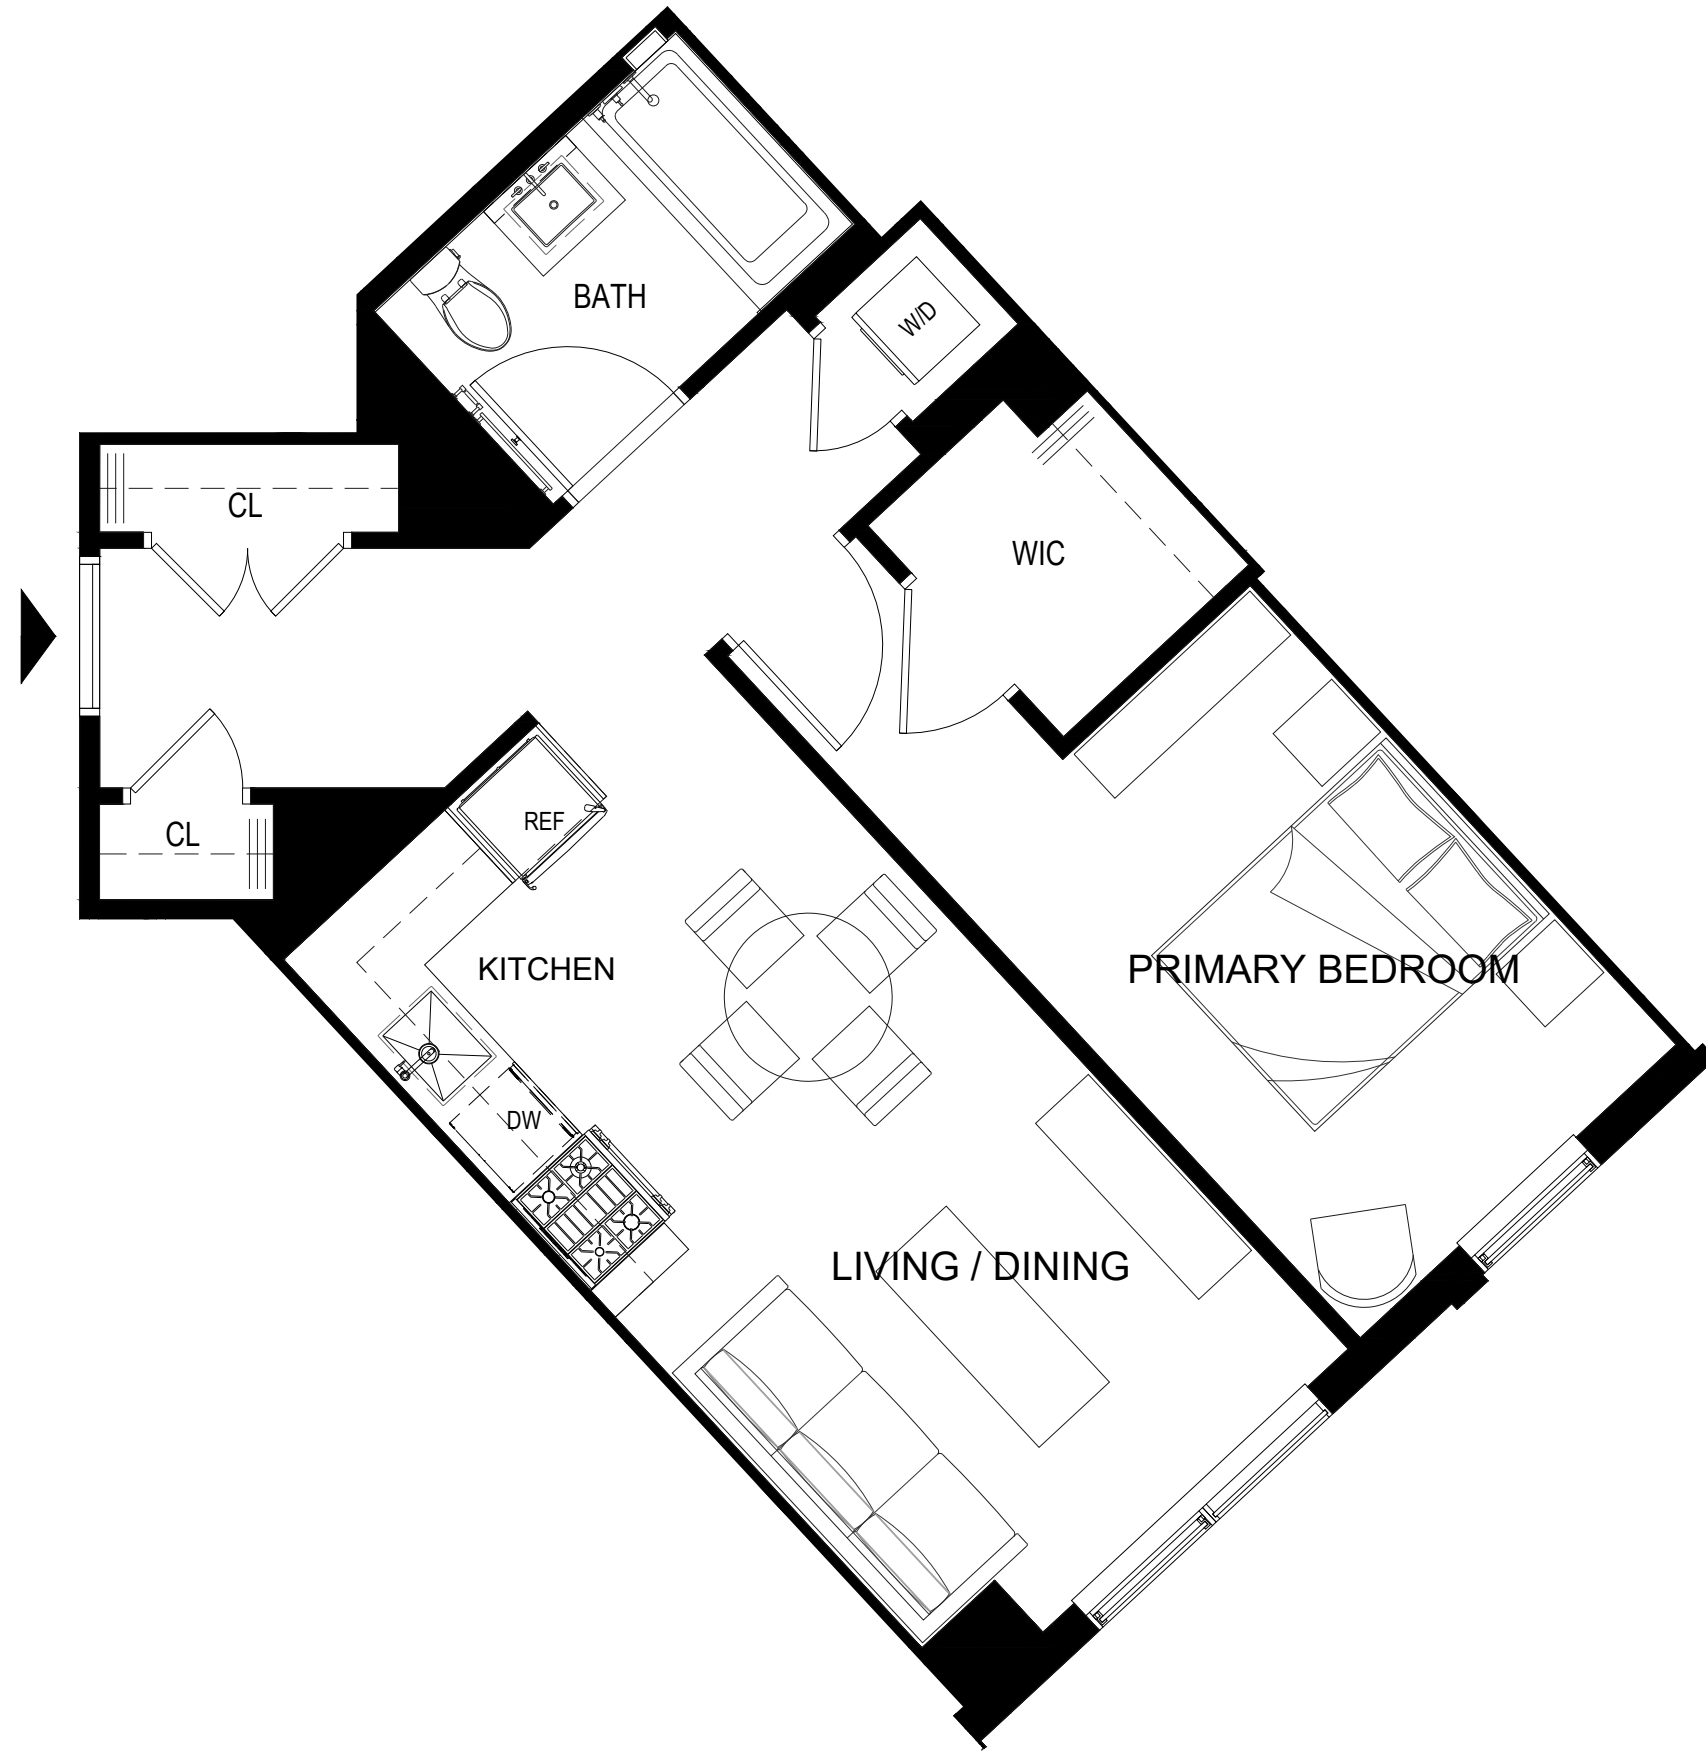

# HEARTHSTONE

Make your way home

RESIDENCE  
301, 401, 501, 601, 701  
801, 901

3rd - 9th Floor

1 Bedroom

1 Bathroom

34-35 44th St, Astoria, NY 11103  
[www.hearthstoneastoria.com](http://www.hearthstoneastoria.com)

ALL DIMENSIONS ARE APPROXIMATE AND SUBJECT TO NORMAL CONSTRUCTION VARIANCES AND TOLERANCES. DIMENSIONS ARE MAXIMUM OVERALL AND EXCLUDE CUTOUTS. OWNER AND LEASING AGENT ARE PLEDGED TO THE LETTER AND SPIRIT OF U.S. POLICY FOR THE ACHIEVEMENT OF EQUAL HOUSING OPPORTUNITY THROUGHOUT THE U.S. AND ARE COMMITTED TO AN AFFIRMATIVE ADVERTISING AND MARKETING PROGRAM IN WHICH THERE ARE NO BARRIERS TO OBTAINING HOUSING BECAUSE OF RACE, COLOR, CREED, RELIGION, SEX, SEXUAL ORIENTATION, MILITARY STATUS, AGE, DISABILITY, ANCESTRY, FAMILY STATUS, NATIONAL ORIGIN, OR ANY OTHER GROUNDS PROHIBITED BY CITY, STATE, OR FEDERAL LAW.