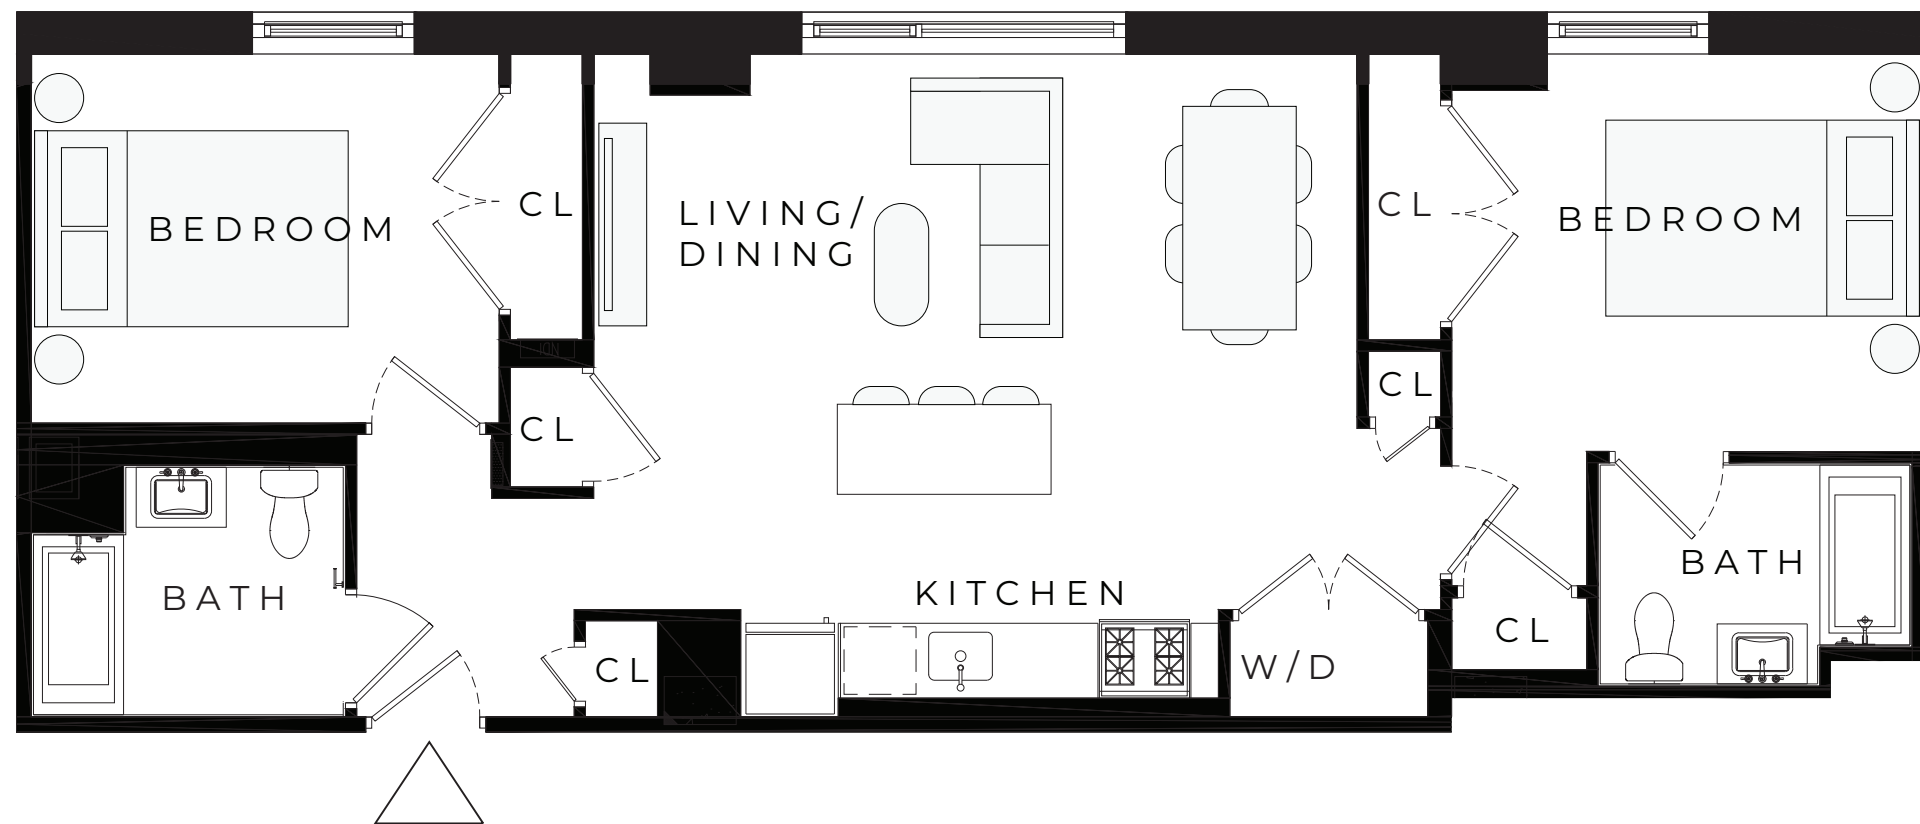

WOODSIDE CENTRAL

QUEENS, NY

RESIDENCE

1201-1601

2 BEDROOMS

2 BATHROOMS

N ↗

QUEENS BLVD

69TH STREET

M.N.S
REAL ESTATE
NYC

ALL DIMENSIONS ARE APPROXIMATE AND SUBJECT TO NOMINAL CONSTRUCTION VARIANCE AND TOLERANCE. DIMENSIONS ARE MAXIMUM OVERALL, SUBTRACT CUTOUTS. LEASING AGENT IS PLEDGED TO THE LETTER AND SPIRIT OF U.S. POLICY FOR THE ACHIEVEMENT OF EQUAL HOUSING OPPORTUNITY THROUGHOUT THE U.S. AND IS COMMITTED TO AN AFFIRMATIVE ADVERTISING AND MARKETING PROGRAM IN WHICH THERE ARE NO BARRIERS TO OBTAINING HOUSING BECAUSE OF RACE, COLOR, CREED, RELIGION, SEX, SEXUAL ORIENTATION, MILITARY STATUS, AGE, DISABILITY, ANCESTRY, FAMILY STATUS, NATIONAL ORIGIN, OR ANY OTHER GROUNDS PROHIBITED BY CITY, STATE, OR FEDERAL LAW.