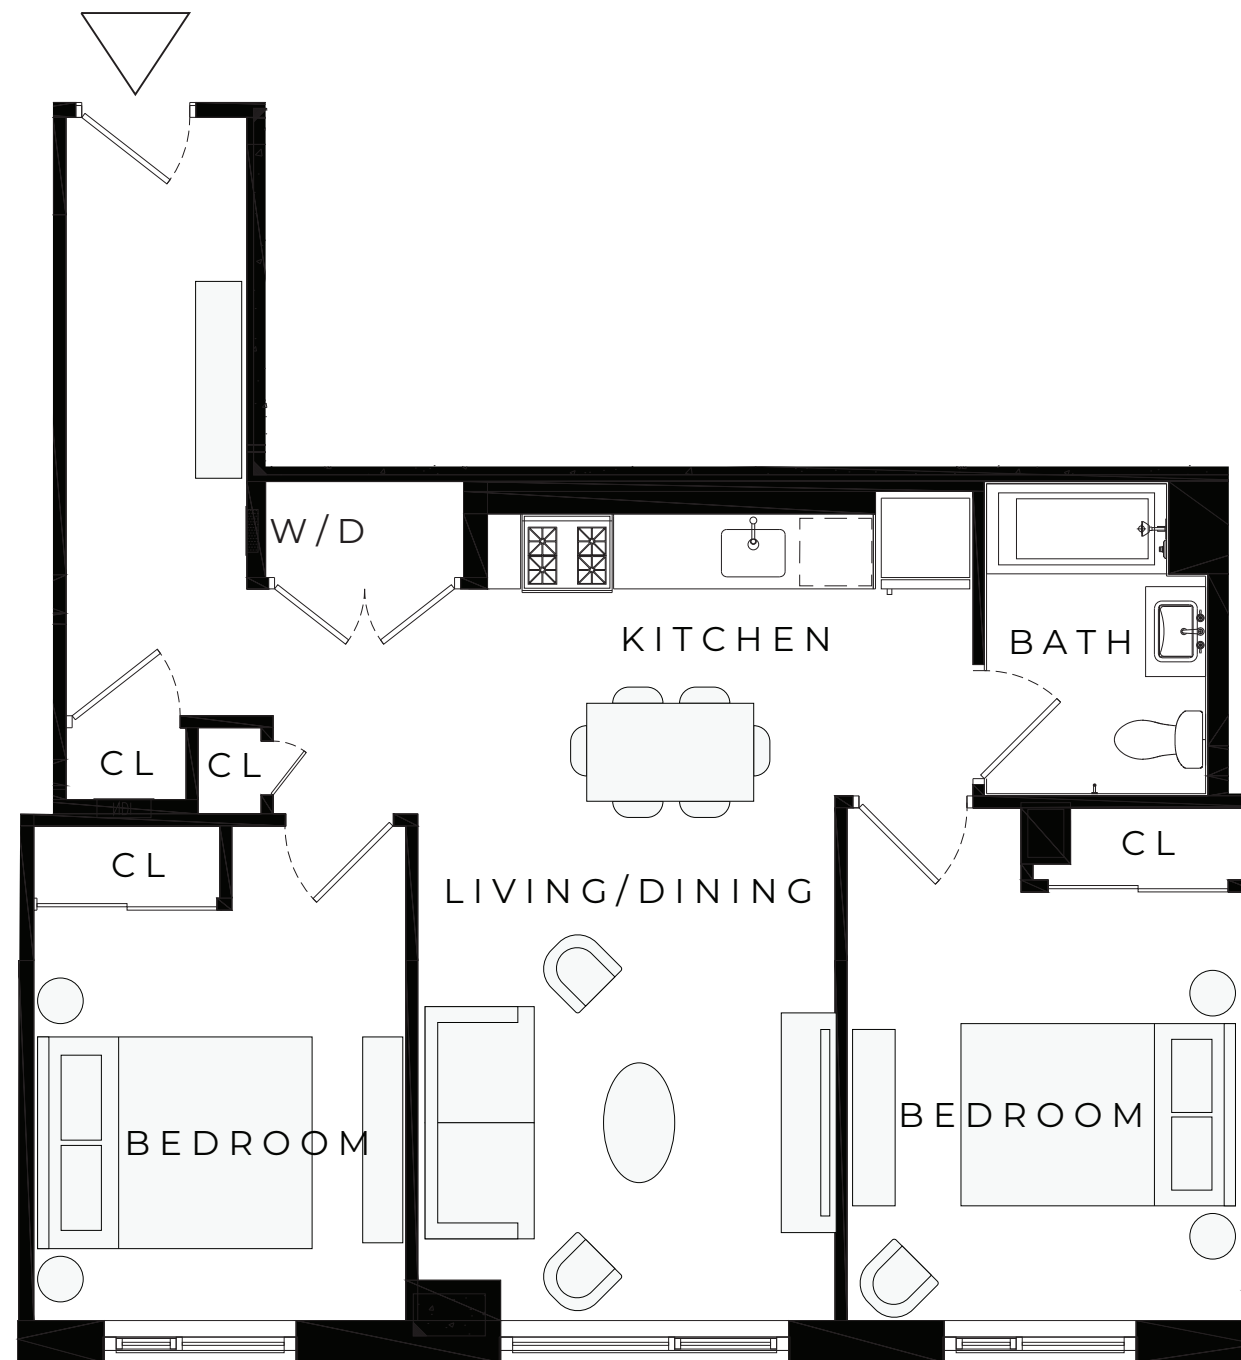

WOODSIDE CENTRAL

QUEENS, NY

RESIDENCE

308-508

2 BEDROOMS

1 BATHROOM

N ↗

QUEENS BLVD

69TH STREET

M.N.S
REAL ESTATE
NYC

ALL DIMENSIONS ARE APPROXIMATE AND SUBJECT TO NOMINAL CONSTRUCTION VARIANCE AND TOLERANCE. DIMENSIONS ARE MAXIMUM OVERALL, SUBTRACT CUTOUTS. LEASING AGENT IS PLEDGED TO THE LETTER AND SPIRIT OF U.S. POLICY FOR THE ACHIEVEMENT OF EQUAL HOUSING OPPORTUNITY THROUGHOUT THE U.S. AND IS COMMITTED TO AN AFFIRMATIVE ADVERTISING AND MARKETING PROGRAM IN WHICH THERE ARE NO BARRIERS TO OBTAINING HOUSING BECAUSE OF RACE, COLOR, CREED, RELIGION, SEX, SEXUAL ORIENTATION, MILITARY STATUS, AGE, DISABILITY, ANCESTRY, FAMILY STATUS, NATIONAL ORIGIN, OR ANY OTHER GROUNDS PROHIBITED BY CITY, STATE, OR FEDERAL LAW.