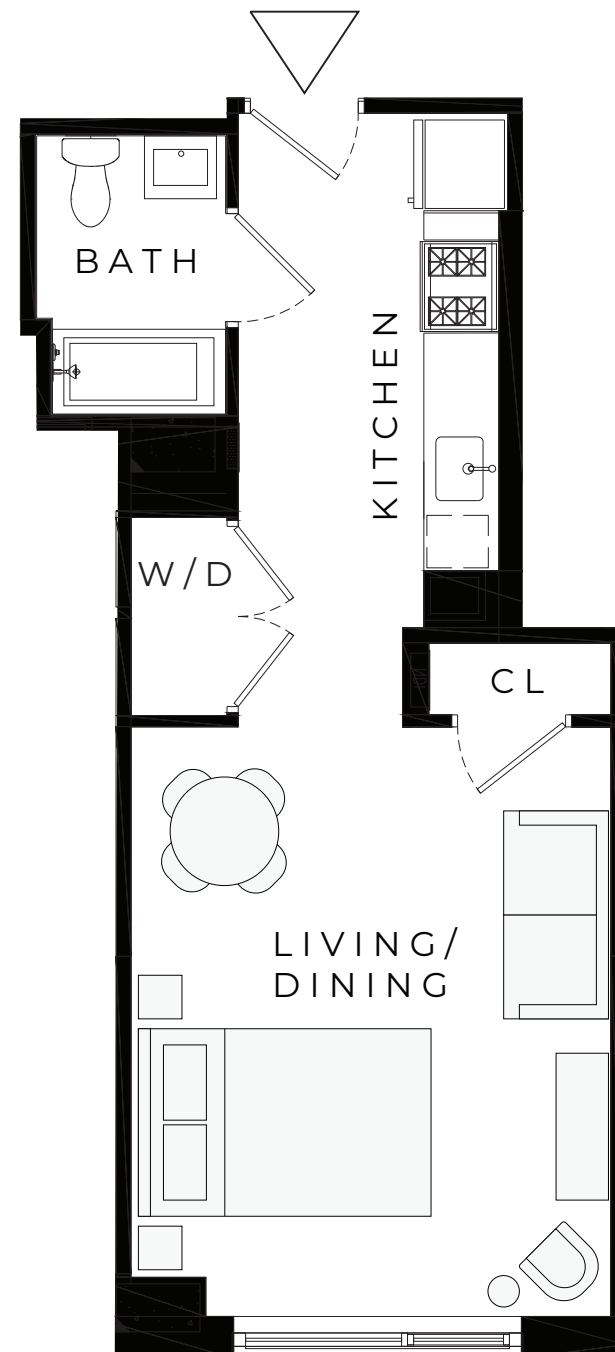

WOODSIDE CENTRAL

QUEENS, NY

RESIDENCE

311-1611

STUDIO

1 BATHROOM

N ↗

QUEENS BLVD

69TH STREET

M.N.S
REAL ESTATE
NYC

ALL DIMENSIONS ARE APPROXIMATE AND SUBJECT TO NOMINAL CONSTRUCTION VARIANCE AND TOLERANCE. DIMENSIONS ARE MAXIMUM OVERALL, SUBTRACT CUTOUTS. LEASING AGENT IS PLEDGED TO THE LETTER AND SPIRIT OF U.S. POLICY FOR THE ACHIEVEMENT OF EQUAL HOUSING OPPORTUNITY THROUGHOUT THE U.S. AND IS COMMITTED TO AN AFFIRMATIVE ADVERTISING AND MARKETING PROGRAM IN WHICH THERE ARE NO BARRIERS TO OBTAINING HOUSING BECAUSE OF RACE, COLOR, CREED, RELIGION, SEX, SEXUAL ORIENTATION, MILITARY STATUS, AGE, DISABILITY, ANCESTRY, FAMILY STATUS, NATIONAL ORIGIN, OR ANY OTHER GROUNDS PROHIBITED BY CITY, STATE, OR FEDERAL LAW.