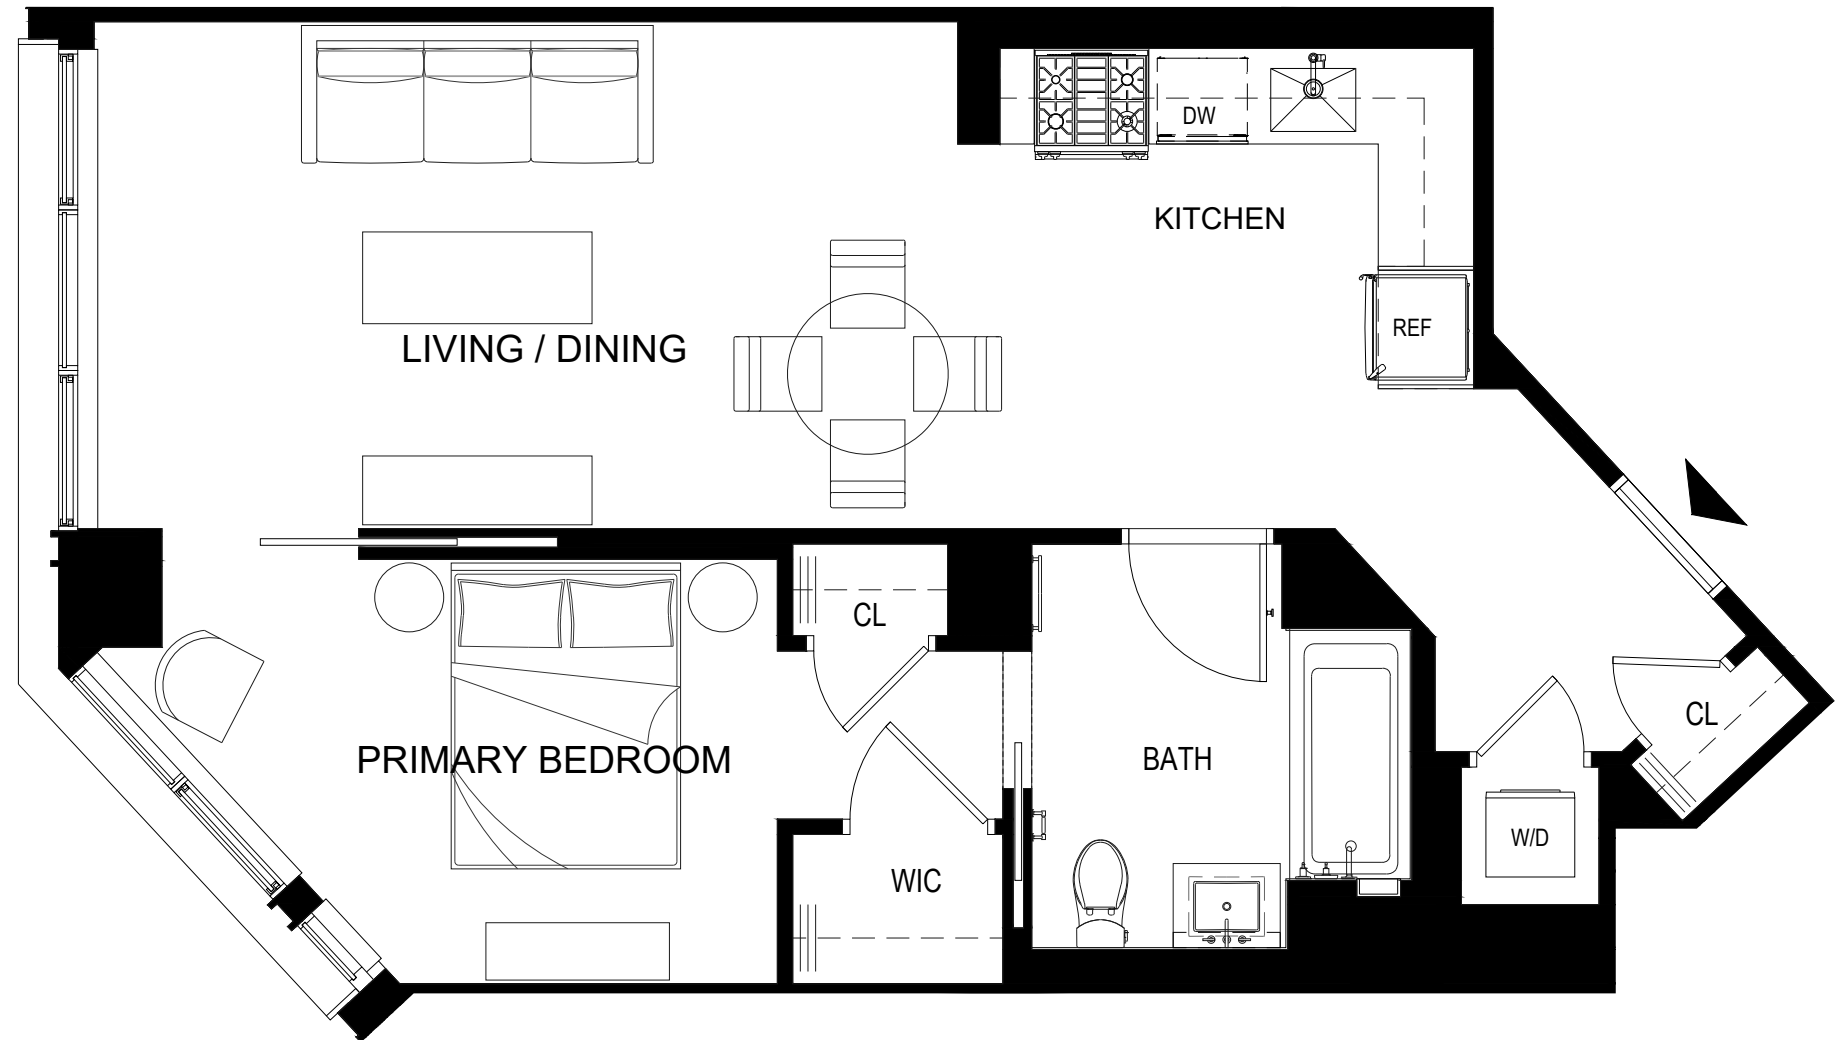

HEARTHSTONE

Make your way home

RESIDENCE
310, 410, 510, 610, 710,
810, 910, 1010, 1110, 1210

3rd - 12th Floor

1 Bedroom

1 Bathroom

34-35 44th St, Astoria, NY 11103
www.hearthstoneastoria.com

ALL DIMENSIONS ARE APPROXIMATE AND SUBJECT TO NORMAL CONSTRUCTION VARIANCES AND TOLERANCES. DIMENSIONS ARE MAXIMUM OVERALL AND EXCLUDE CUTOUTS. OWNER AND LEASING AGENT ARE PLEDGED TO THE LETTER AND SPIRIT OF U.S. POLICY FOR THE ACHIEVEMENT OF EQUAL HOUSING OPPORTUNITY THROUGHOUT THE U.S. AND ARE COMMITTED TO AN AFFIRMATIVE ADVERTISING AND MARKETING PROGRAM IN WHICH THERE ARE NO BARRIERS TO OBTAINING HOUSING BECAUSE OF RACE, COLOR, CREED, RELIGION, SEX, SEXUAL ORIENTATION, MILITARY STATUS, AGE, DISABILITY, ANCESTRY, FAMILY STATUS, NATIONAL ORIGIN, OR ANY OTHER GROUNDS PROHIBITED BY CITY, STATE, OR FEDERAL LAW.