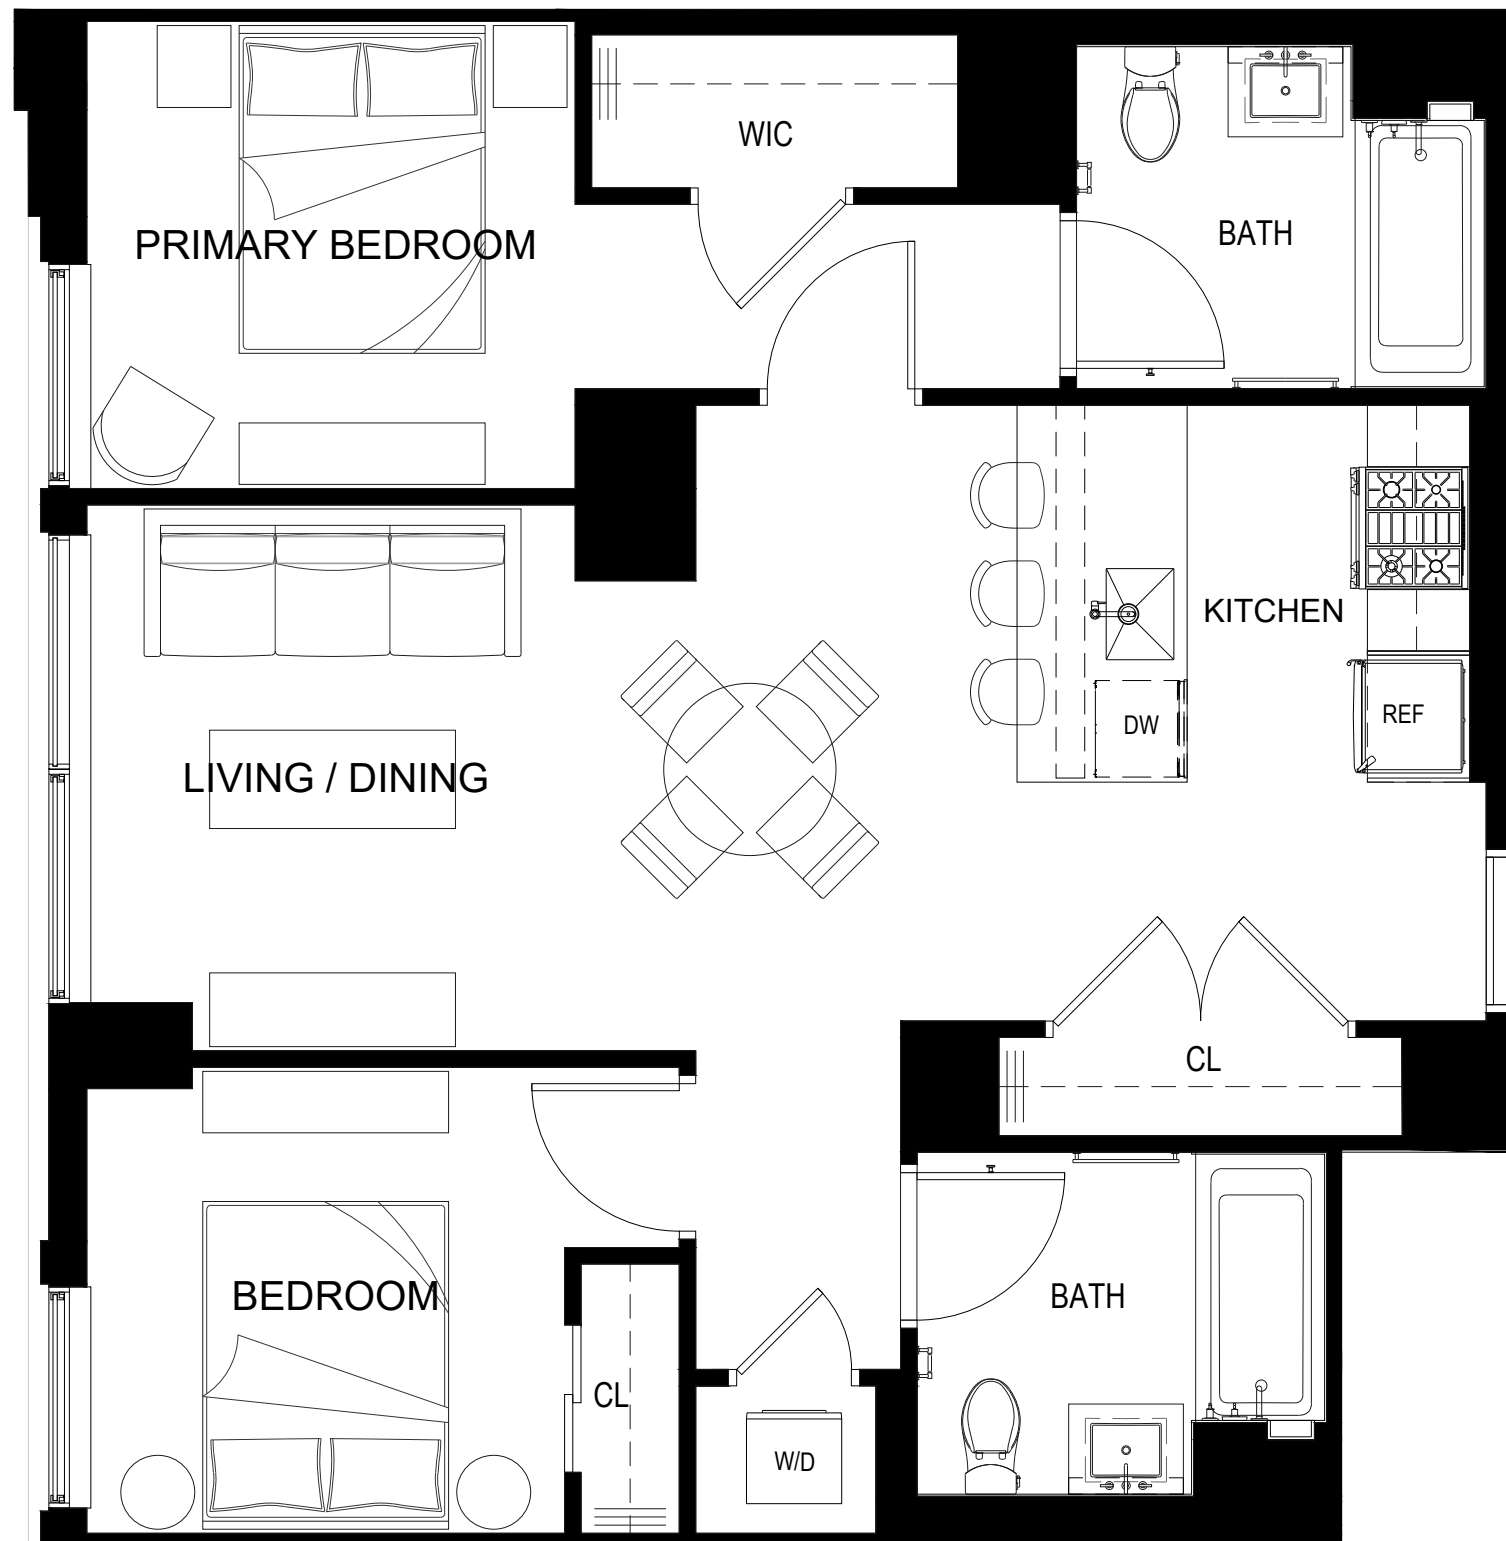

# HEARTHSTONE

Make your way home

---

RESIDENCE  
508, 608, 708, 808, 908,  
1008, 1108, 1208, PH08  
5th - Penthouse Level  
2 Bedroom  
2 Bathroom

---

34-35 44th St, Astoria, NY 11103  
[www.hearthstoneastoria.com](http://www.hearthstoneastoria.com)

ALL DIMENSIONS ARE APPROXIMATE AND SUBJECT TO NORMAL CONSTRUCTION VARIANCES AND TOLERANCES. DIMENSIONS ARE MAXIMUM OVERALL AND EXCLUDE CUTOUTS. OWNER AND LEASING AGENT ARE PLEDGED TO THE LETTER AND SPIRIT OF U.S. POLICY FOR THE ACHIEVEMENT OF EQUAL HOUSING OPPORTUNITY THROUGHOUT THE U.S. AND ARE COMMITTED TO AN AFFIRMATIVE ADVERTISING AND MARKETING PROGRAM IN WHICH THERE ARE NO BARRIERS TO OBTAINING HOUSING BECAUSE OF RACE, COLOR, CREED, RELIGION, SEX, SEXUAL ORIENTATION, MILITARY STATUS, AGE, DISABILITY, ANCESTRY, FAMILY STATUS, NATIONAL ORIGIN, OR ANY OTHER GROUNDS PROHIBITED BY CITY, STATE, OR FEDERAL LAW.