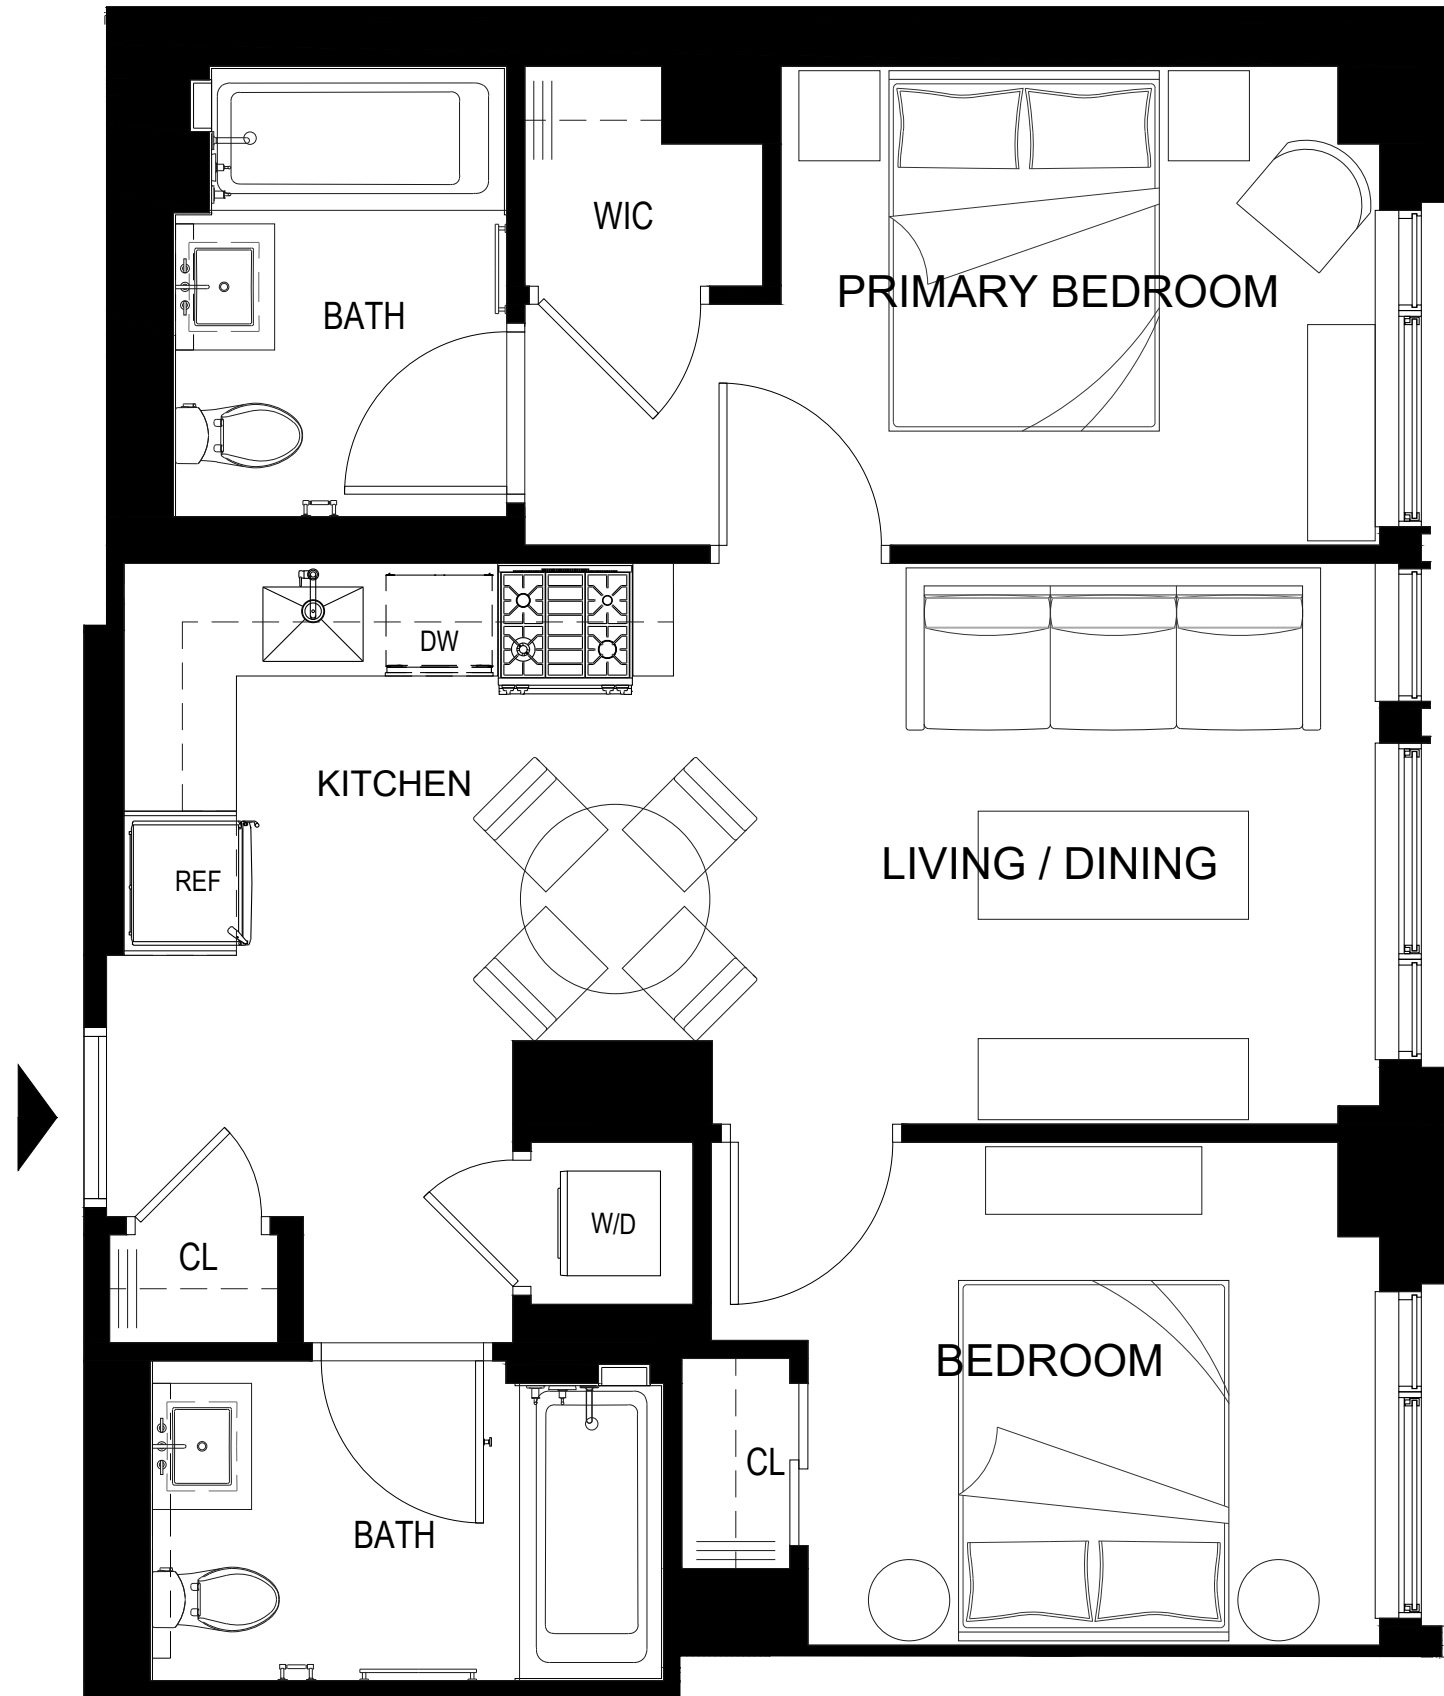

# HEARTHSTONE

Make your way home

RESIDENCE  
320, 420

3rd - 4th Floor  
2 Bedroom  
2 Bathroom

34-35 44th St, Astoria, NY 11103  
[www.hearthstoneastoria.com](http://www.hearthstoneastoria.com)

ALL DIMENSIONS ARE APPROXIMATE AND SUBJECT TO NORMAL CONSTRUCTION VARIANCES AND TOLERANCES. DIMENSIONS ARE MAXIMUM OVERALL AND EXCLUDE CUTOUTS. OWNER AND LEASING AGENT ARE PLEDGED TO THE LETTER AND SPIRIT OF U.S. POLICY FOR THE ACHIEVEMENT OF EQUAL HOUSING OPPORTUNITY THROUGHOUT THE U.S. AND ARE COMMITTED TO AN AFFIRMATIVE ADVERTISING AND MARKETING PROGRAM IN WHICH THERE ARE NO BARRIERS TO OBTAINING HOUSING BECAUSE OF RACE, COLOR, CREED, RELIGION, SEX, SEXUAL ORIENTATION, MILITARY STATUS, AGE, DISABILITY, ANCESTRY, FAMILY STATUS, NATIONAL ORIGIN, OR ANY OTHER GROUNDS PROHIBITED BY CITY, STATE, OR FEDERAL LAW.