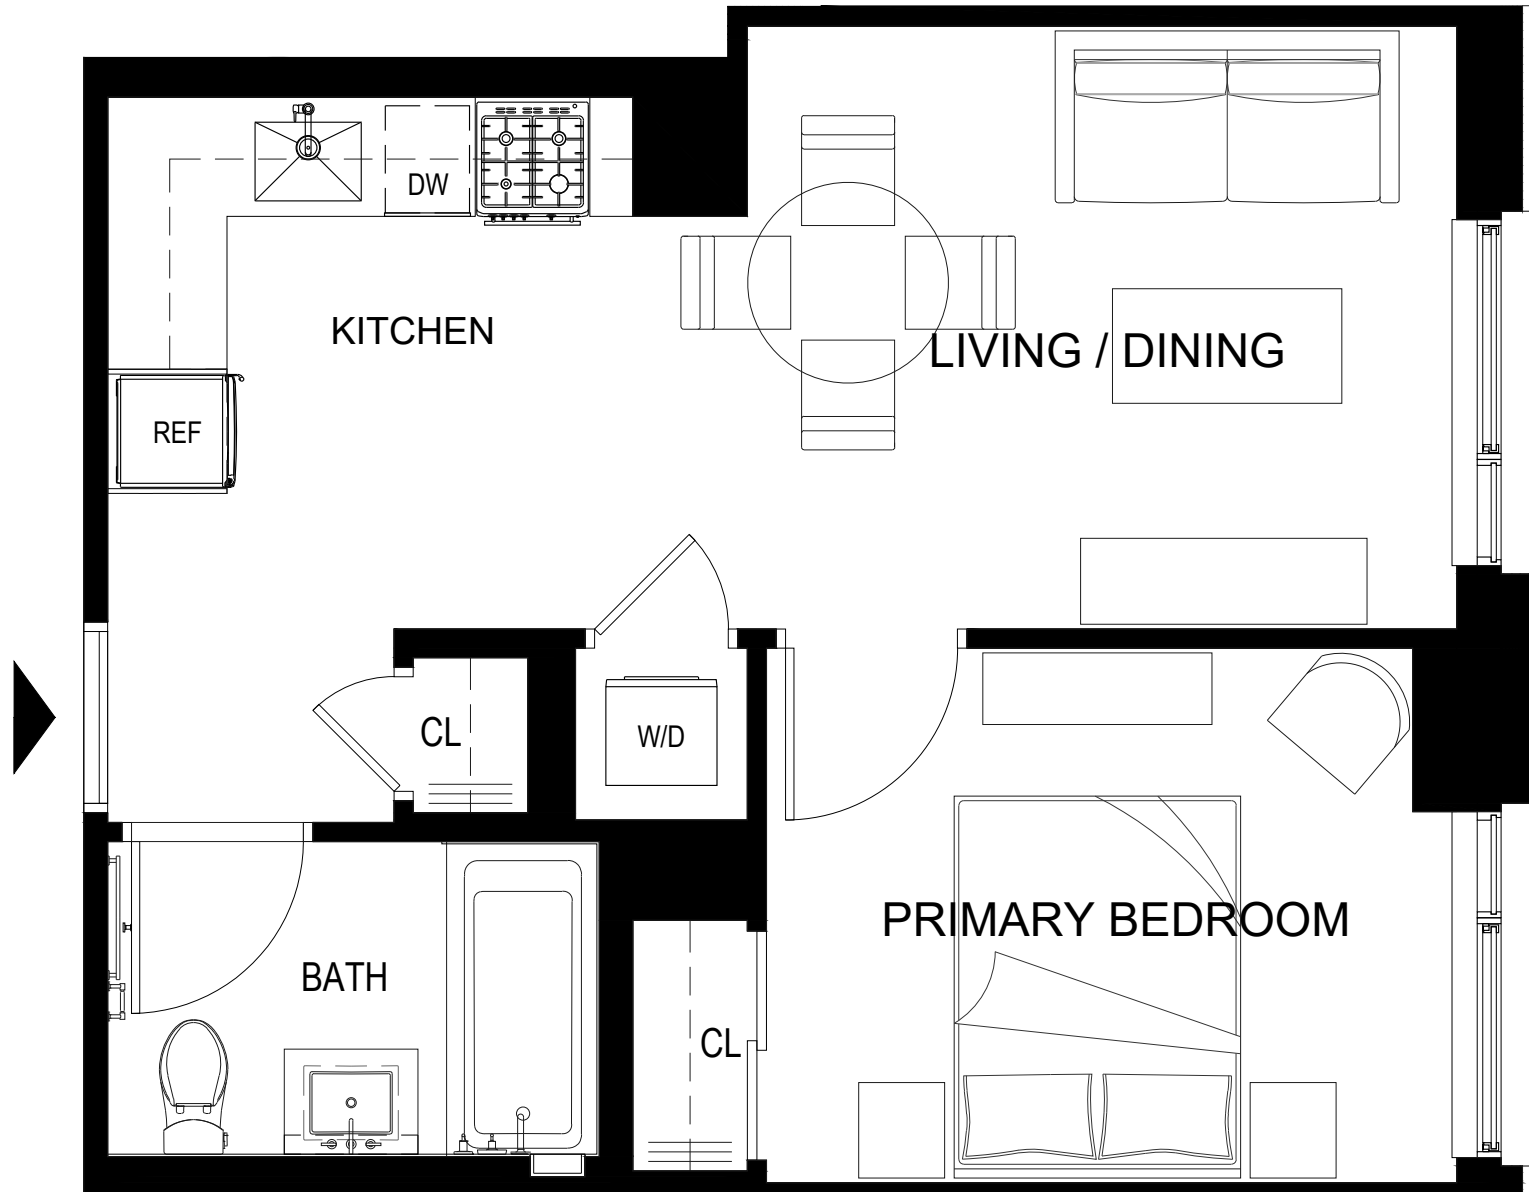

# HEARTHSTONE

Make your way home

RESIDENCE  
321, 421

3rd - 4th Floor

1 Bedroom

1 Bathroom

34-35 44th St, Astoria, NY 11103  
[www.hearthstoneastoria.com](http://www.hearthstoneastoria.com)

ALL DIMENSIONS ARE APPROXIMATE AND SUBJECT TO NORMAL CONSTRUCTION VARIANCES AND TOLERANCES. DIMENSIONS ARE MAXIMUM OVERALL AND EXCLUDE CUTOUTS. OWNER AND LEASING AGENT ARE PLEDGED TO THE LETTER AND SPIRIT OF U.S. POLICY FOR THE ACHIEVEMENT OF EQUAL HOUSING OPPORTUNITY THROUGHOUT THE U.S. AND ARE COMMITTED TO AN AFFIRMATIVE ADVERTISING AND MARKETING PROGRAM IN WHICH THERE ARE NO BARRIERS TO OBTAINING HOUSING BECAUSE OF RACE, COLOR, CREED, RELIGION, SEX, SEXUAL ORIENTATION, MILITARY STATUS, AGE, DISABILITY, ANCESTRY, FAMILY STATUS, NATIONAL ORIGIN, OR ANY OTHER GROUNDS PROHIBITED BY CITY, STATE, OR FEDERAL LAW.