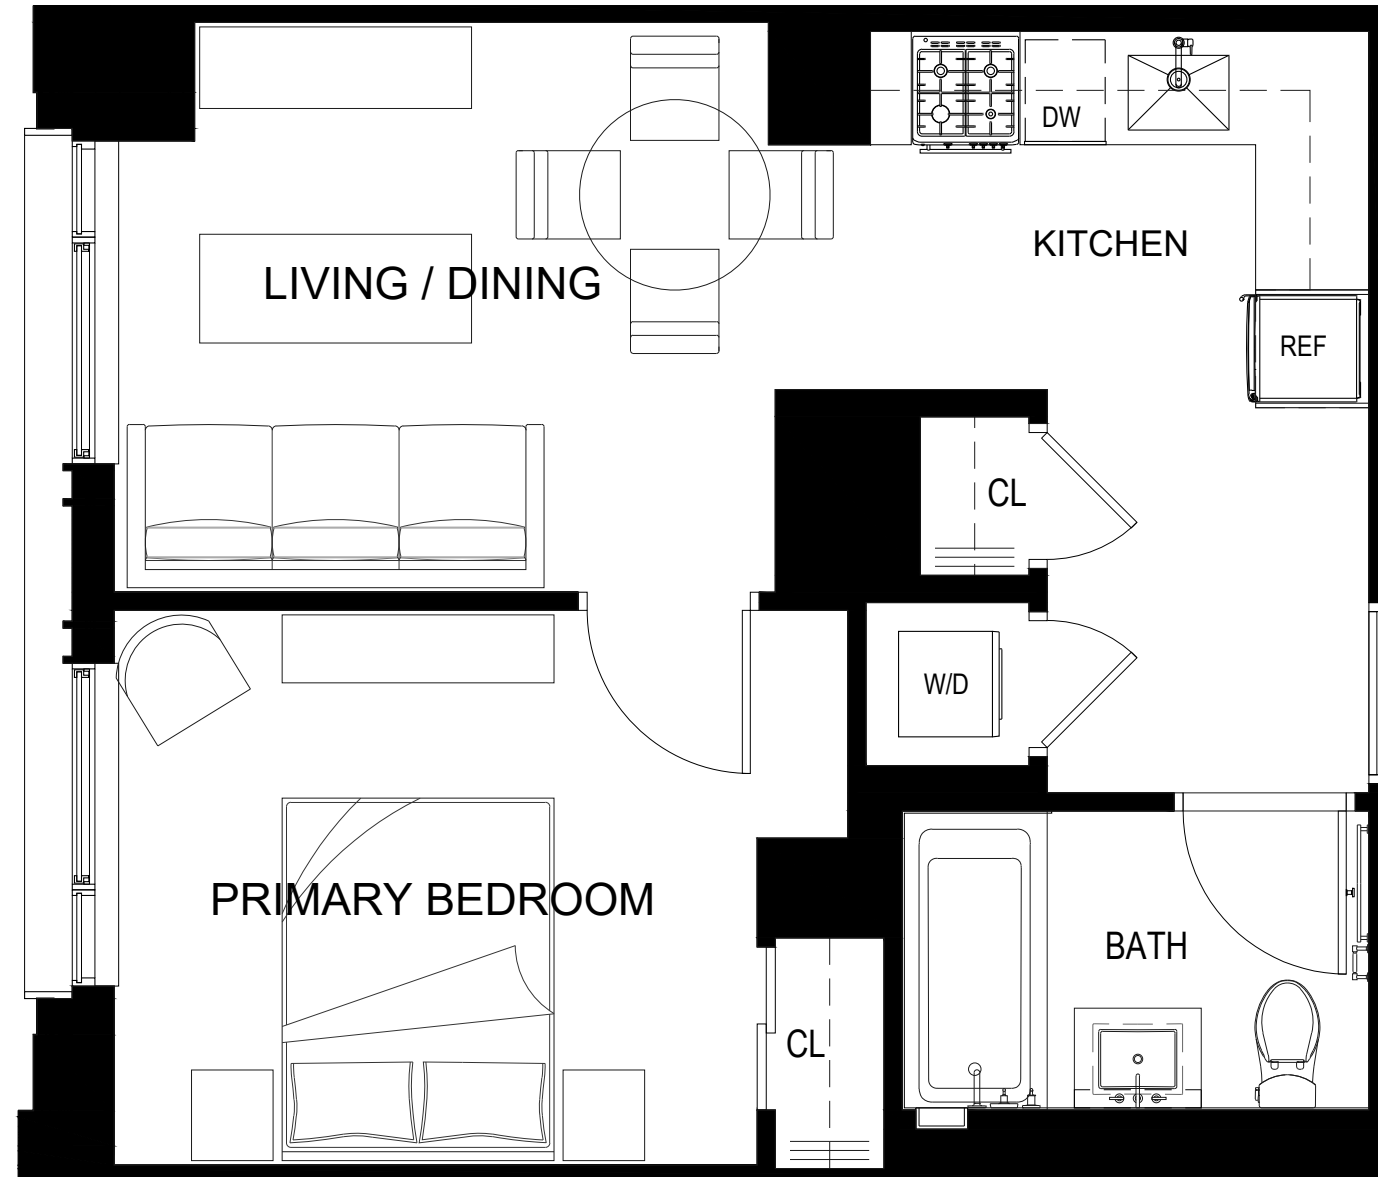

# HEARTHSTONE

Make your way home

RESIDENCE  
316, 416

3rd - 4th Floor

1 Bedroom

1 Bathroom

34-35 44th St, Astoria, NY 11103  
[www.hearthstoneastoria.com](http://www.hearthstoneastoria.com)

ALL DIMENSIONS ARE APPROXIMATE AND SUBJECT TO NORMAL CONSTRUCTION VARIANCES AND TOLERANCES. DIMENSIONS ARE MAXIMUM OVERALL AND EXCLUDE CUTOUTS. OWNER AND LEASING AGENT ARE PLEDGED TO THE LETTER AND SPIRIT OF U.S. POLICY FOR THE ACHIEVEMENT OF EQUAL HOUSING OPPORTUNITY THROUGHOUT THE U.S. AND ARE COMMITTED TO AN AFFIRMATIVE ADVERTISING AND MARKETING PROGRAM IN WHICH THERE ARE NO BARRIERS TO OBTAINING HOUSING BECAUSE OF RACE, COLOR, CREED, RELIGION, SEX, SEXUAL ORIENTATION, MILITARY STATUS, AGE, DISABILITY, ANCESTRY, FAMILY STATUS, NATIONAL ORIGIN, OR ANY OTHER GROUNDS PROHIBITED BY CITY, STATE, OR FEDERAL LAW.