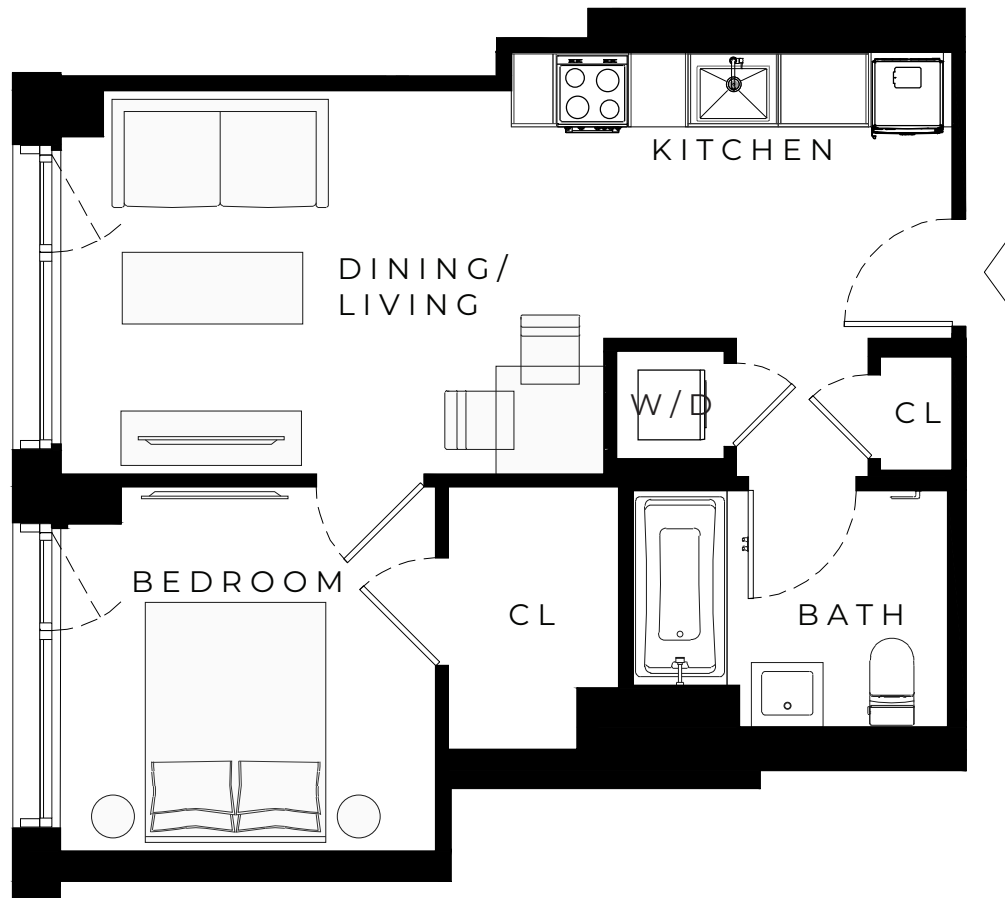

GREENPOINT CENTRAL

BROOKLYN, NY

RESIDENCE

617-717

1 BEDROOM

1 BATHROOM

N

CLAY ST