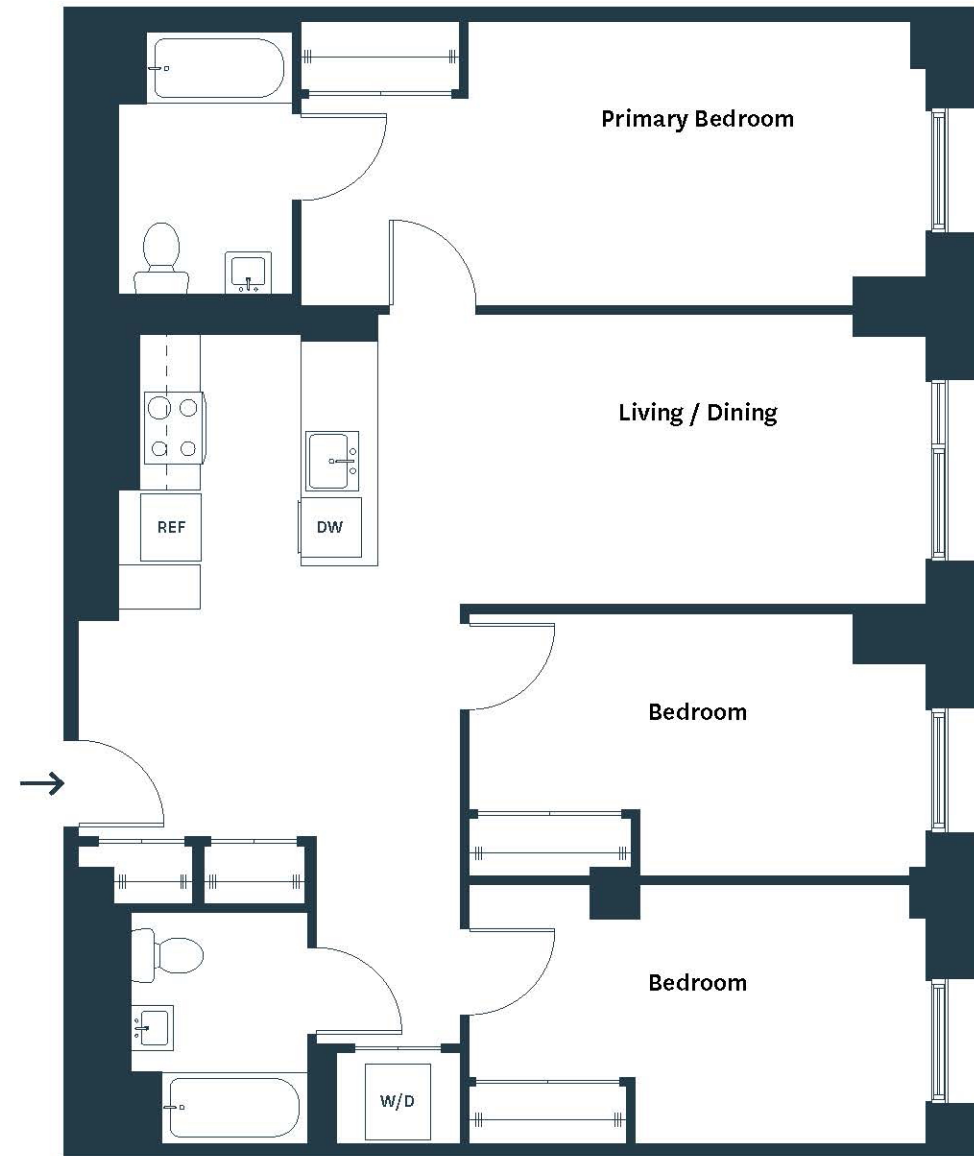

3 Bedroom | 2 Bathroom
1074 sq. ft.

Residence Features

- In-Home Washer/Dryer
- Private Balconies in Select Homes

KITCHEN FINISHES

- Light Grey Shaker Style Kitchen Cabinets
- Modern Matte Black Kitchen Hardware
- Stainless Steel Kitchen Appliances
 - Dishwasher
 - Microwave
 - Electric Range
 - Refrigerator
- Quartz Master Statuario Venato Countertops
- Luxury Engineered Wood Flooring

BATHROOM FINISHES

- Surface Mount Medicine Cabinet
- Matte White Wall Tile
- Olympia Arkistone Silver Matte Porcelain Floor Tile
- White Shaker Style Vanity

Notes

M.N.S.
REAL ESTATE
BY

All dimensions are approximate and subject to construction variances. Plans may contain minor variations from floor to floor.