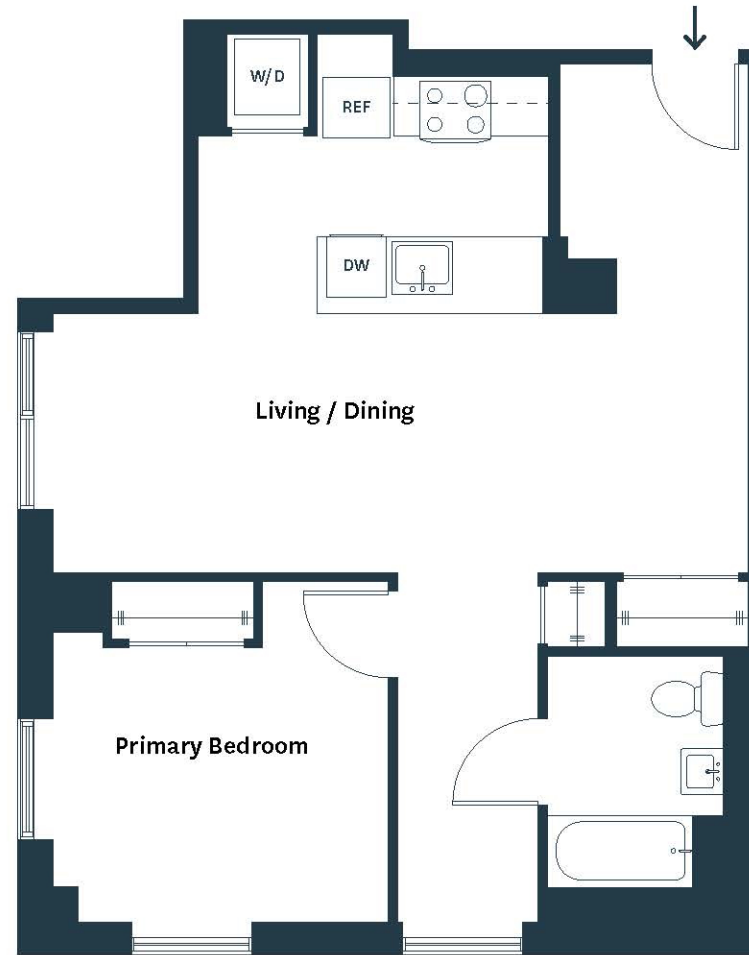

1 Bedroom | 1 Bathroom  
656 sq. ft.

### Residence Features

- In-Home Washer/Dryer
- Private Balconies in Select Homes

#### BATHROOM FINISHES

- Surface Mount Medicine Cabinet
- Matte White Wall Tile
- Olympia Arkistone Silver Matte Porcelain Floor Tile
- White Shaker Style Vanity

### Notes

-----

-----

-----

-----

-----

All dimensions are approximate and subject to construction variances. Plans may contain minor variations from floor to floor.