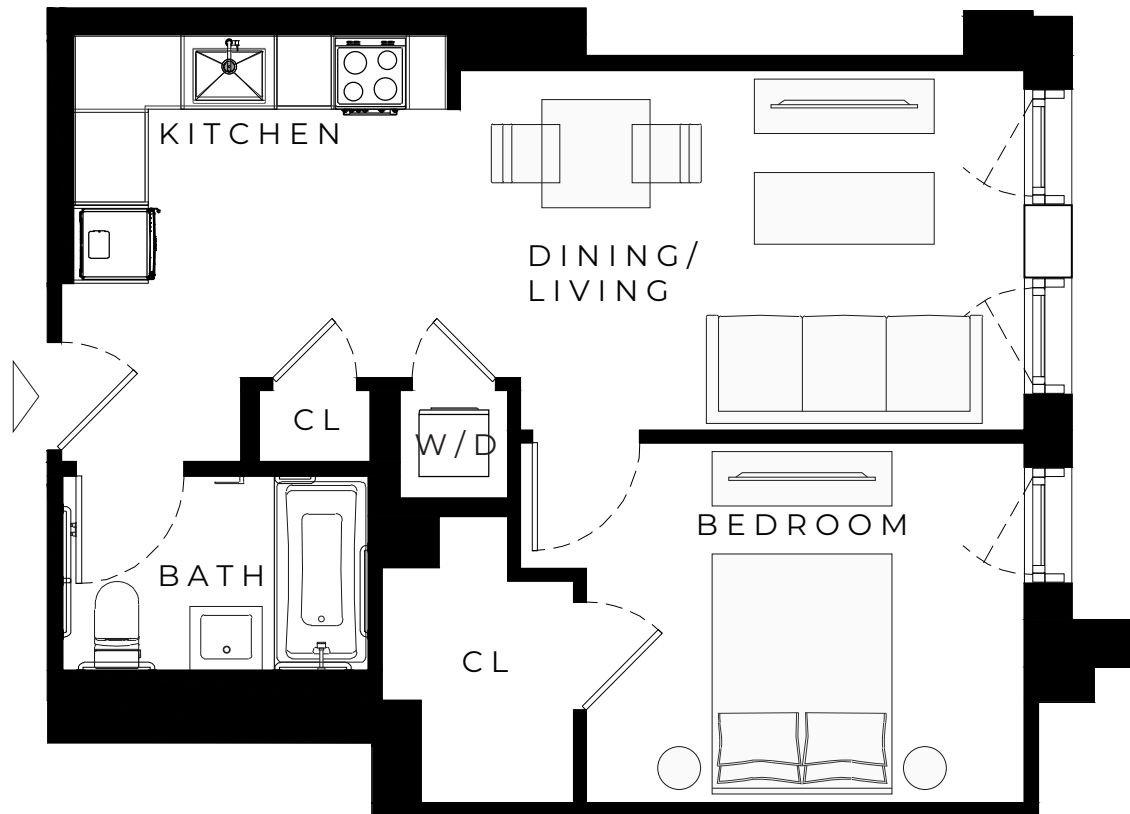

# GREENPOINT CENTRAL

BROOKLYN, NY

RESIDENCE

## 218-418

1 BEDROOM

1 BATHROOM

NA

**M.N.S**  
REAL ESTATE  
NYC

ALL DIMENSIONS ARE APPROXIMATE AND SUBJECT TO NOMINAL CONSTRUCTION VARIANCE AND TOLERANCE. DIMENSIONS ARE MAXIMUM OVERALL, SUBTRACT CUTOUTS. LEASING AGENT IS PLEDGED TO THE LETTER AND SPIRIT OF U.S. POLICY FOR THE ACHIEVEMENT OF EQUAL HOUSING OPPORTUNITY THROUGHOUT THE U.S. AND IS COMMITTED TO AN AFFIRMATIVE ADVERTISING AND MARKETING PROGRAM IN WHICH THERE ARE NO BARRIERS TO OBTAINING HOUSING BECAUSE OF RACE, COLOR, CREED, RELIGION, SEX, SEXUAL ORIENTATION, MILITARY STATUS, AGE, DISABILITY, ANCESTRY, FAMILY STATUS, NATIONAL ORIGIN, OR ANY OTHER GROUNDS PROHIBITED BY CITY, STATE, OR FEDERAL LAW.