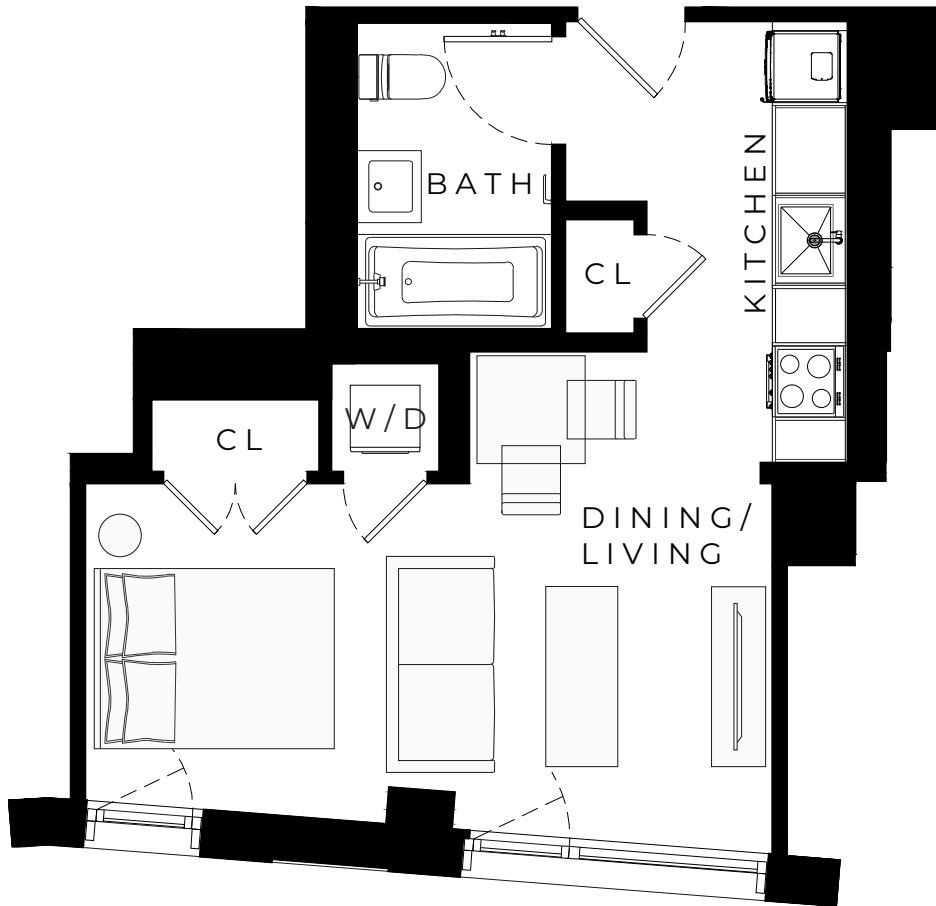

GREENPOINT CENTRAL

BROOKLYN, NY

RESIDENCE

128-328

STUDIO

1 BATHROOM

NA

CLAY ST

FRANKLIN ST

DUPONT ST

M.N.S
REAL ESTATE
NYC

ALL DIMENSIONS ARE APPROXIMATE AND SUBJECT TO NOMINAL CONSTRUCTION VARIANCE AND TOLERANCE. DIMENSIONS ARE MAXIMUM OVERALL, SUBTRACT CUTOUTS. LEASING AGENT IS PLEDGED TO THE LETTER AND SPIRIT OF U.S. POLICY FOR THE ACHIEVEMENT OF EQUAL HOUSING OPPORTUNITY THROUGHOUT THE U.S. AND IS COMMITTED TO AN AFFIRMATIVE ADVERTISING AND MARKETING PROGRAM IN WHICH THERE ARE NO BARRIERS TO OBTAINING HOUSING BECAUSE OF RACE, COLOR, CREED, RELIGION, SEX, SEXUAL ORIENTATION, MILITARY STATUS, AGE, DISABILITY, ANCESTRY, FAMILY STATUS, NATIONAL ORIGIN, OR ANY OTHER GROUNDS PROHIBITED BY CITY, STATE, OR FEDERAL LAW.