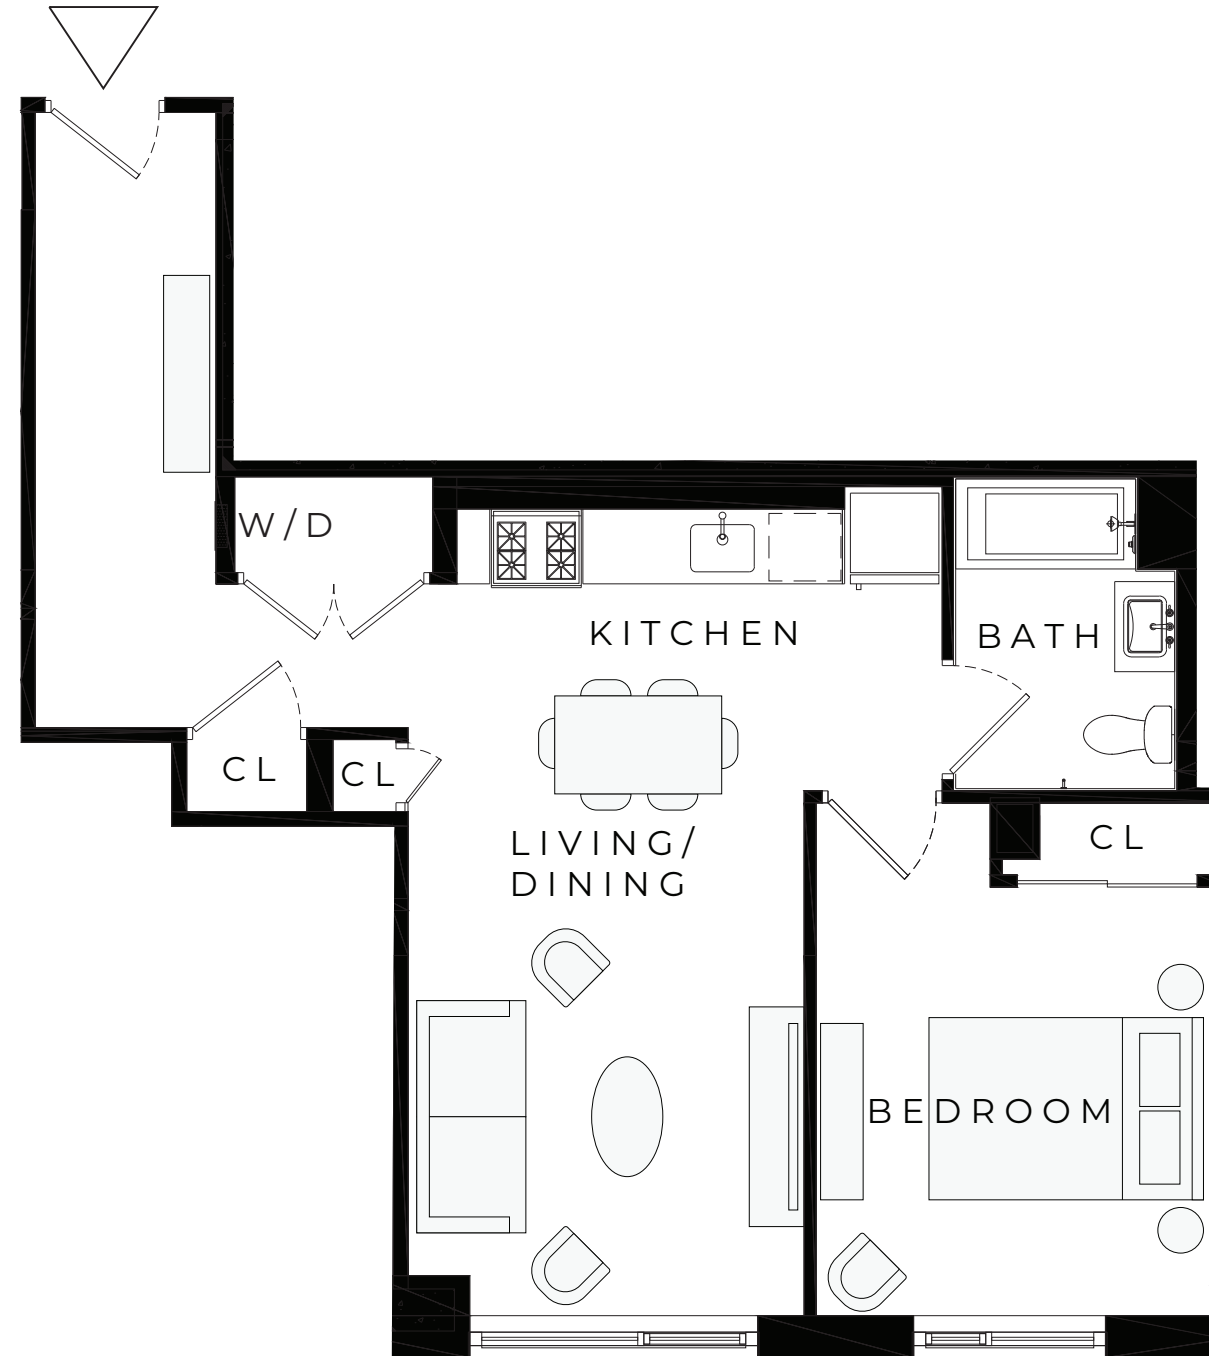

WOODSIDE CENTRAL

QUEENS, NY

RESIDENCE

608-1608

1 BEDROOM

1 BATHROOM

N ↗

QUEENS BLVD

69TH STREET

M.N.S
REAL ESTATE
NYC

ALL DIMENSIONS ARE APPROXIMATE AND SUBJECT TO NOMINAL CONSTRUCTION VARIANCE AND TOLERANCE. DIMENSIONS ARE MAXIMUM OVERALL, SUBTRACT CUTOUTS. LEASING AGENT IS PLEDGED TO THE LETTER AND SPIRIT OF U.S. POLICY FOR THE ACHIEVEMENT OF EQUAL HOUSING OPPORTUNITY THROUGHOUT THE U.S. AND IS COMMITTED TO AN AFFIRMATIVE ADVERTISING AND MARKETING PROGRAM IN WHICH THERE ARE NO BARRIERS TO OBTAINING HOUSING BECAUSE OF RACE, COLOR, CREED, RELIGION, SEX, SEXUAL ORIENTATION, MILITARY STATUS, AGE, DISABILITY, ANCESTRY, FAMILY STATUS, NATIONAL ORIGIN, OR ANY OTHER GROUNDS PROHIBITED BY CITY, STATE, OR FEDERAL LAW.