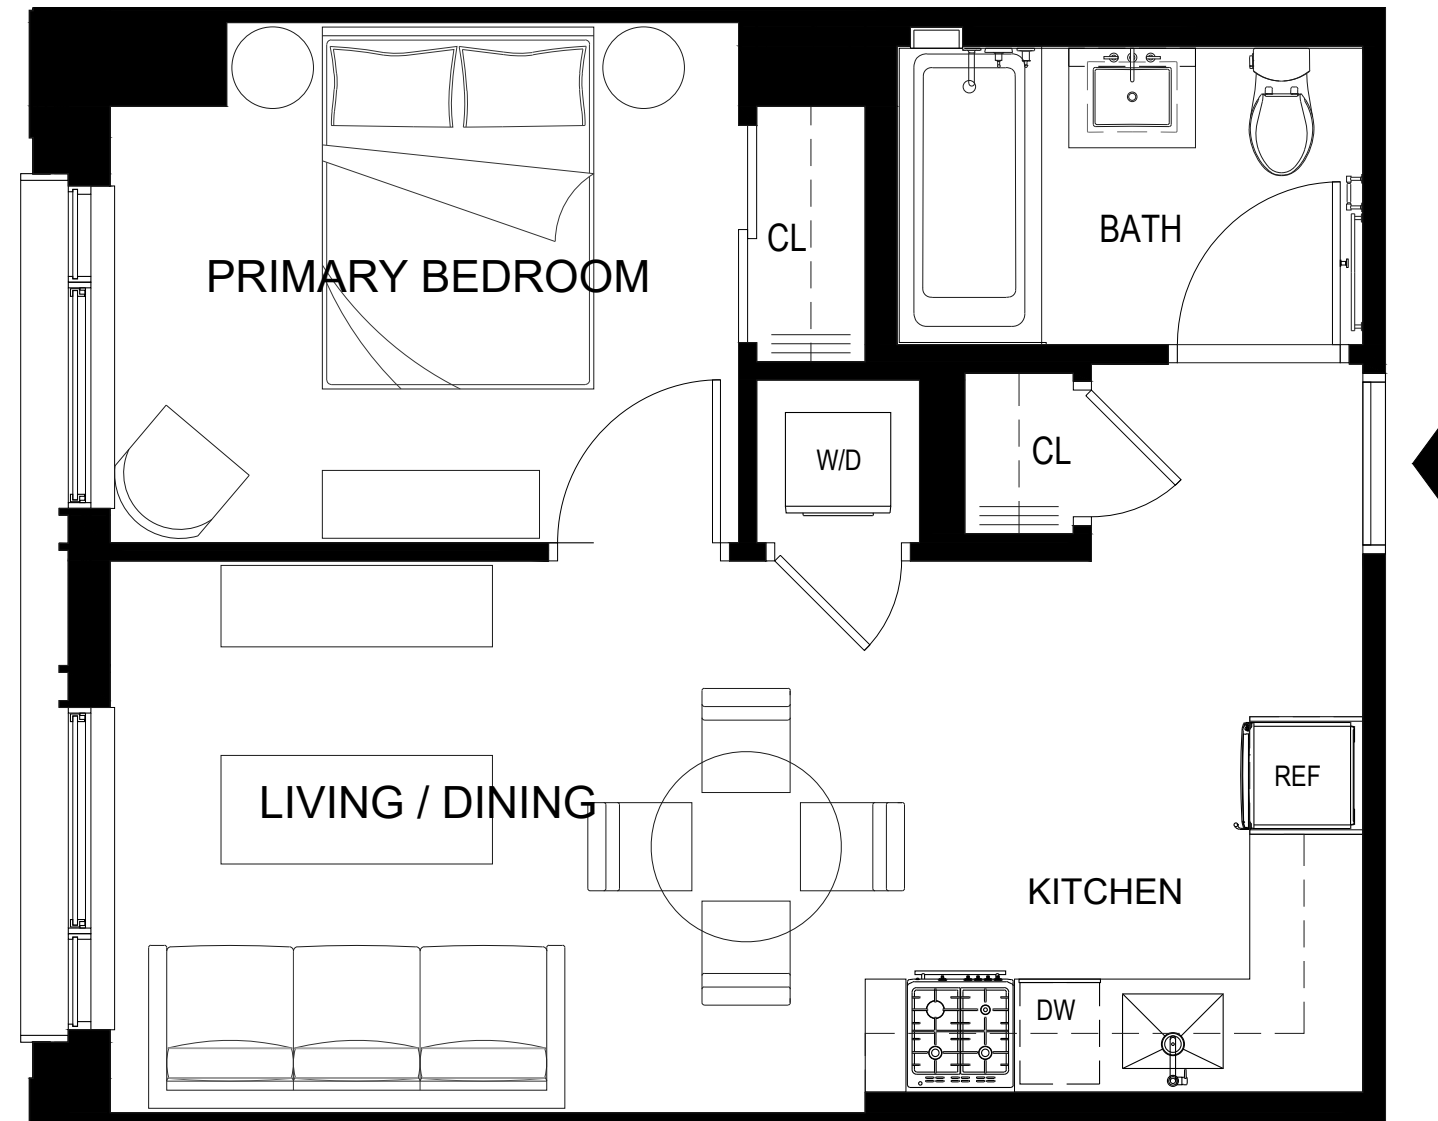

HEARTHSTONE

Make your way home

RESIDENCE
317, 417

3rd - 4th Floor

1 Bedroom

1 Bathroom

34-35 44th St, Astoria, NY 11103
www.hearthstoneastoria.com

ALL DIMENSIONS ARE APPROXIMATE AND SUBJECT TO NORMAL CONSTRUCTION VARIANCES AND TOLERANCES. DIMENSIONS ARE MAXIMUM OVERALL AND EXCLUDE CUTOUTS. OWNER AND LEASING AGENT ARE PLEDGED TO THE LETTER AND SPIRIT OF U.S. POLICY FOR THE ACHIEVEMENT OF EQUAL HOUSING OPPORTUNITY THROUGHOUT THE U.S. AND ARE COMMITTED TO AN AFFIRMATIVE ADVERTISING AND MARKETING PROGRAM IN WHICH THERE ARE NO BARRIERS TO OBTAINING HOUSING BECAUSE OF RACE, COLOR, CREED, RELIGION, SEX, SEXUAL ORIENTATION, MILITARY STATUS, AGE, DISABILITY, ANCESTRY, FAMILY STATUS, NATIONAL ORIGIN, OR ANY OTHER GROUNDS PROHIBITED BY CITY, STATE, OR FEDERAL LAW.