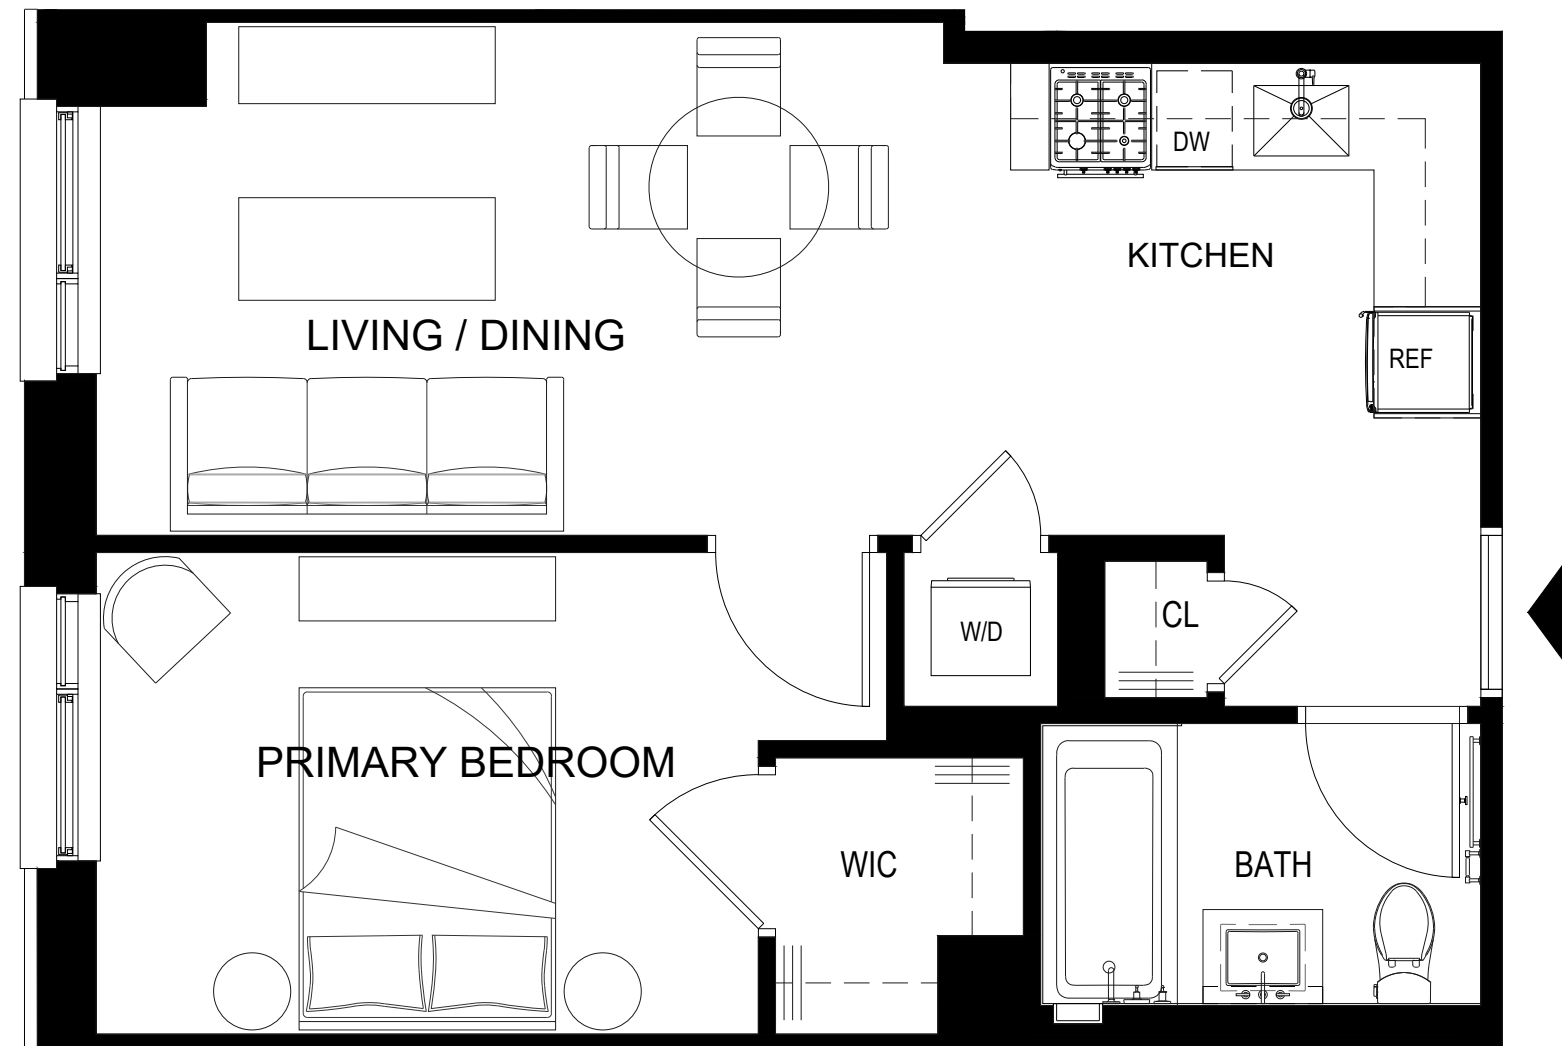

# HEARTHSTONE

Make your way home

RESIDENCE  
335, 435

3rd - 4th Floor

1 Bedroom

1 Bathroom

34-35 44th St, Astoria, NY 11103  
[www.hearthstoneastoria.com](http://www.hearthstoneastoria.com)

ALL DIMENSIONS ARE APPROXIMATE AND SUBJECT TO NORMAL CONSTRUCTION VARIANCES AND TOLERANCES. DIMENSIONS ARE MAXIMUM OVERALL AND EXCLUDE CUTOUTS. OWNER AND LEASING AGENT ARE PLEDGED TO THE LETTER AND SPIRIT OF U.S. POLICY FOR THE ACHIEVEMENT OF EQUAL HOUSING OPPORTUNITY THROUGHOUT THE U.S. AND ARE COMMITTED TO AN AFFIRMATIVE ADVERTISING AND MARKETING PROGRAM IN WHICH THERE ARE NO BARRIERS TO OBTAINING HOUSING BECAUSE OF RACE, COLOR, CREED, RELIGION, SEX, SEXUAL ORIENTATION, MILITARY STATUS, AGE, DISABILITY, ANCESTRY, FAMILY STATUS, NATIONAL ORIGIN, OR ANY OTHER GROUNDS PROHIBITED BY CITY, STATE, OR FEDERAL LAW.