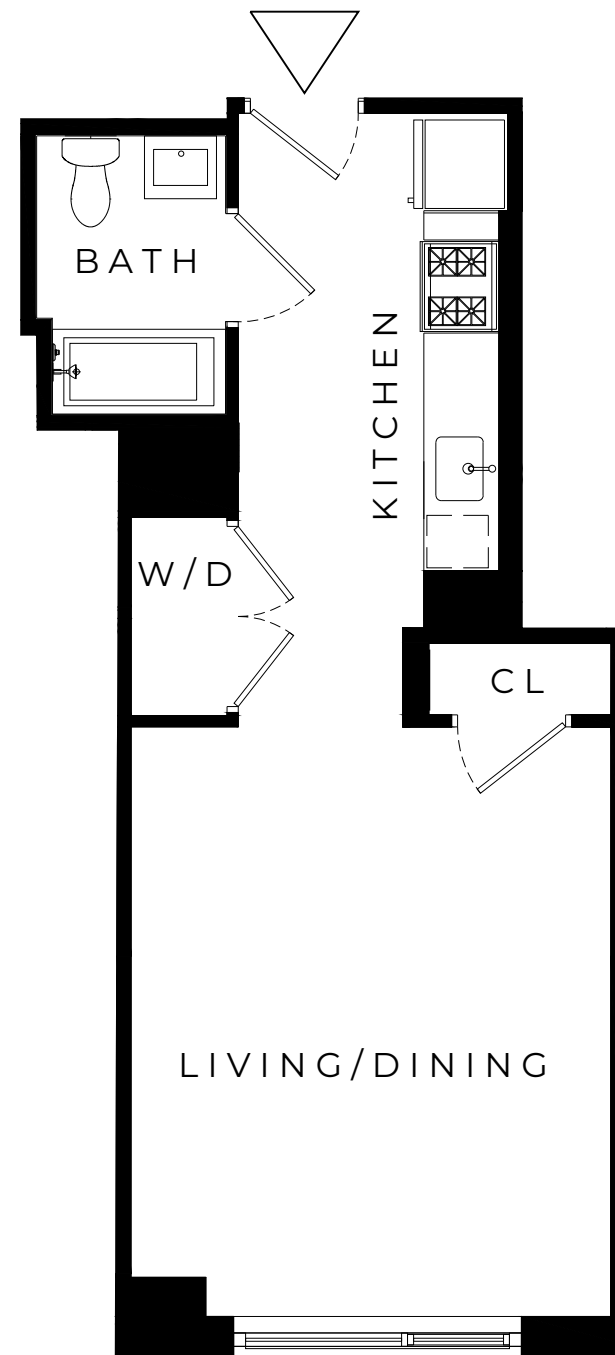

WOODSIDE CENTRAL

QUEENS, NY

RESIDENCE

311-1611

STUDIO

1 BATHROOM

N ↑

QUEENS BLVD

69TH STREET

M.N.S
REAL ESTATE
NYC

ALL DIMENSIONS ARE APPROXIMATE AND SUBJECT TO NOMINAL CONSTRUCTION VARIANCE AND TOLERANCE. DIMENSIONS ARE MAXIMUM OVERALL, SUBTRACT CUTOUTS. LEASING AGENT IS PLEDGED TO THE LETTER AND SPIRIT OF U.S. POLICY FOR THE ACHIEVEMENT OF EQUAL HOUSING OPPORTUNITY THROUGHOUT THE U.S. AND IS COMMITTED TO AN AFFIRMATIVE ADVERTISING AND MARKETING PROGRAM IN WHICH THERE ARE NO BARRIERS TO OBTAINING HOUSING BECAUSE OF RACE, COLOR, CREED, RELIGION, SEX, SEXUAL ORIENTATION, MILITARY STATUS, AGE, DISABILITY, ANCESTRY, FAMILY STATUS, NATIONAL ORIGIN, OR ANY OTHER GROUNDS PROHIBITED BY CITY, STATE, OR FEDERAL LAW.