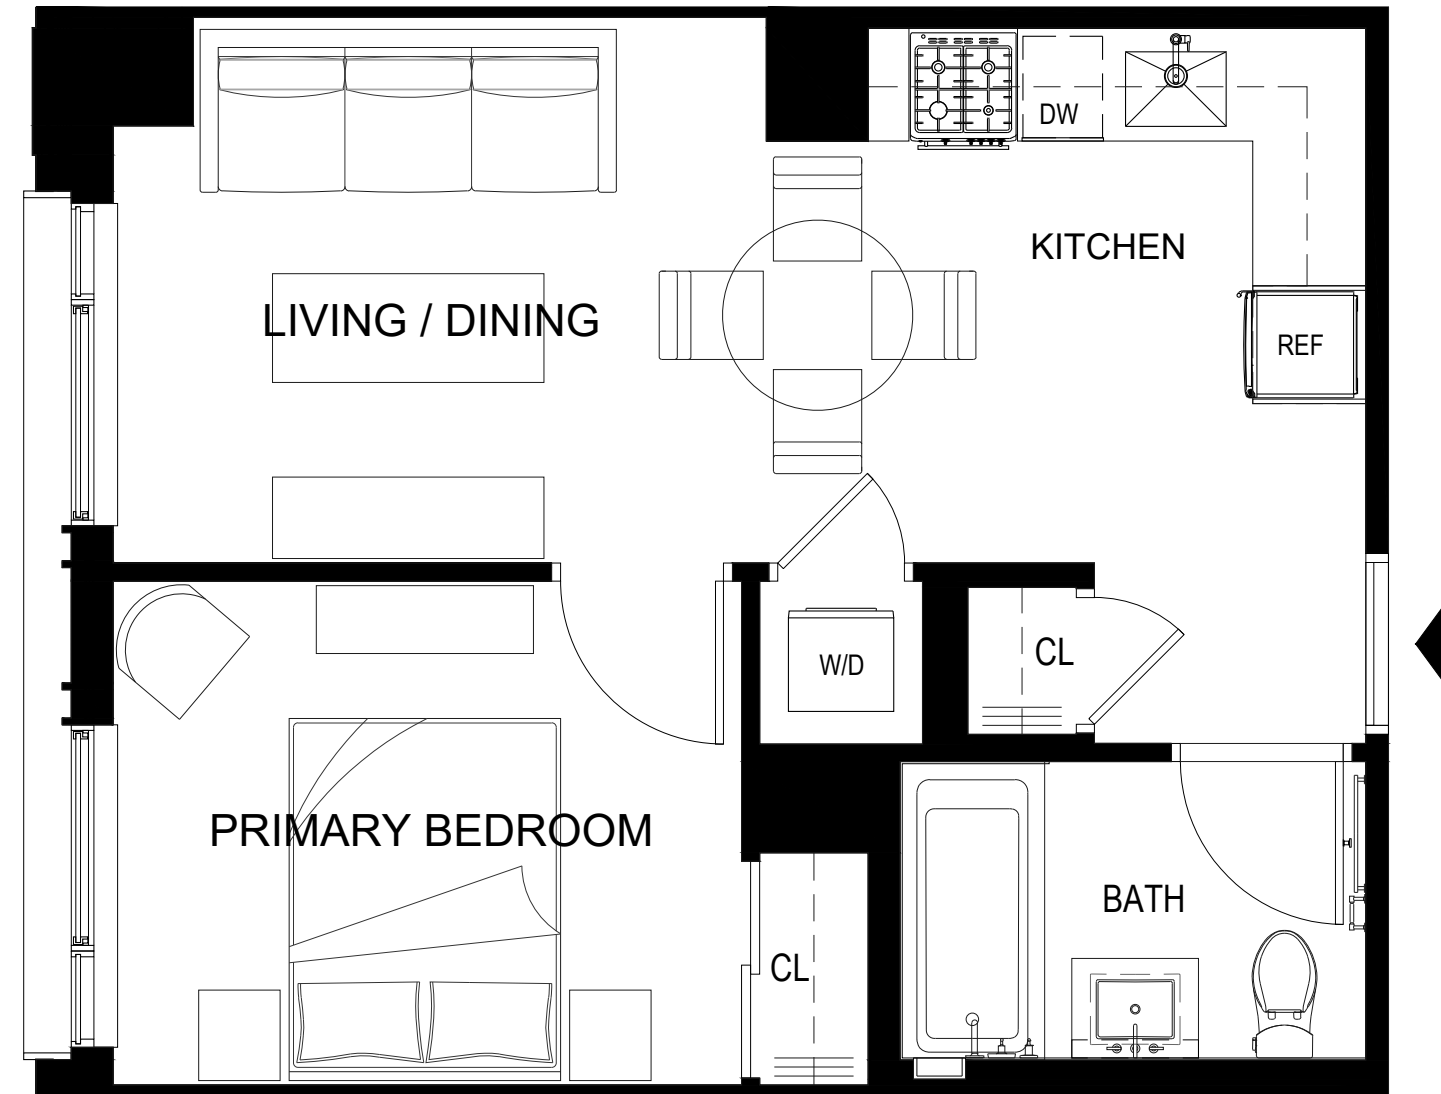

HEARTHSTONE

Make your way home

RESIDENCE
318, 418

3rd - 4th Floor

1 Bedroom

1 Bathroom

34-35 44th St, Astoria, NY 11103
www.hearthstoneastoria.com

ALL DIMENSIONS ARE APPROXIMATE AND SUBJECT TO NORMAL CONSTRUCTION VARIANCES AND TOLERANCES. DIMENSIONS ARE MAXIMUM OVERALL AND EXCLUDE CUTOUTS. OWNER AND LEASING AGENT ARE PLEDGED TO THE LETTER AND SPIRIT OF U.S. POLICY FOR THE ACHIEVEMENT OF EQUAL HOUSING OPPORTUNITY THROUGHOUT THE U.S. AND ARE COMMITTED TO AN AFFIRMATIVE ADVERTISING AND MARKETING PROGRAM IN WHICH THERE ARE NO BARRIERS TO OBTAINING HOUSING BECAUSE OF RACE, COLOR, CREED, RELIGION, SEX, SEXUAL ORIENTATION, MILITARY STATUS, AGE, DISABILITY, ANCESTRY, FAMILY STATUS, NATIONAL ORIGIN, OR ANY OTHER GROUNDS PROHIBITED BY CITY, STATE, OR FEDERAL LAW.