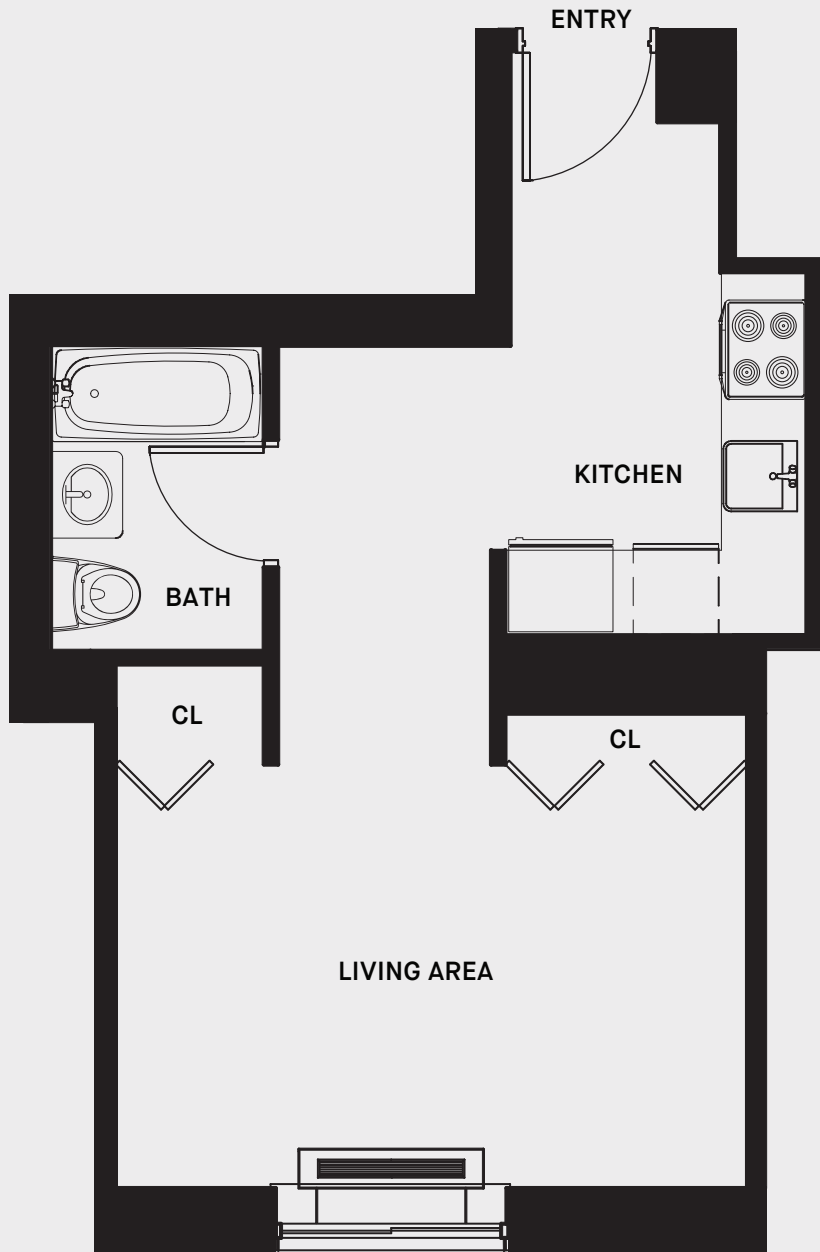

M.N.S

REAL ESTATE
NYC

63 SCHERMERHORN ST
BROOKLYN, NY

UNIT 9E
STUDIO / 1 BATH

ALL INFORMATION FURNISHED HEREIN IS FROM SOURCES DEEMED RELIABLE. NO REPRESENTATION IS MADE BY MNS NOR IS ANY TO BE IMPLIED AS TO THE ACCURACY THEREOF AND ALL INFORMATION IS SUBMITTED SUBJECT TO ERRORS, OMISSIONS, CHANGE OF PRICE, PRIOR SALE OR LEASE, OR WITHDRAWAL WITHOUT NOTICE. ALL DIMENSIONS ARE APPROXIMATE. FOR EXACT DIMENSIONS, PLEASE HIRE YOUR OWN ARCHITECT OR ENGINEER.