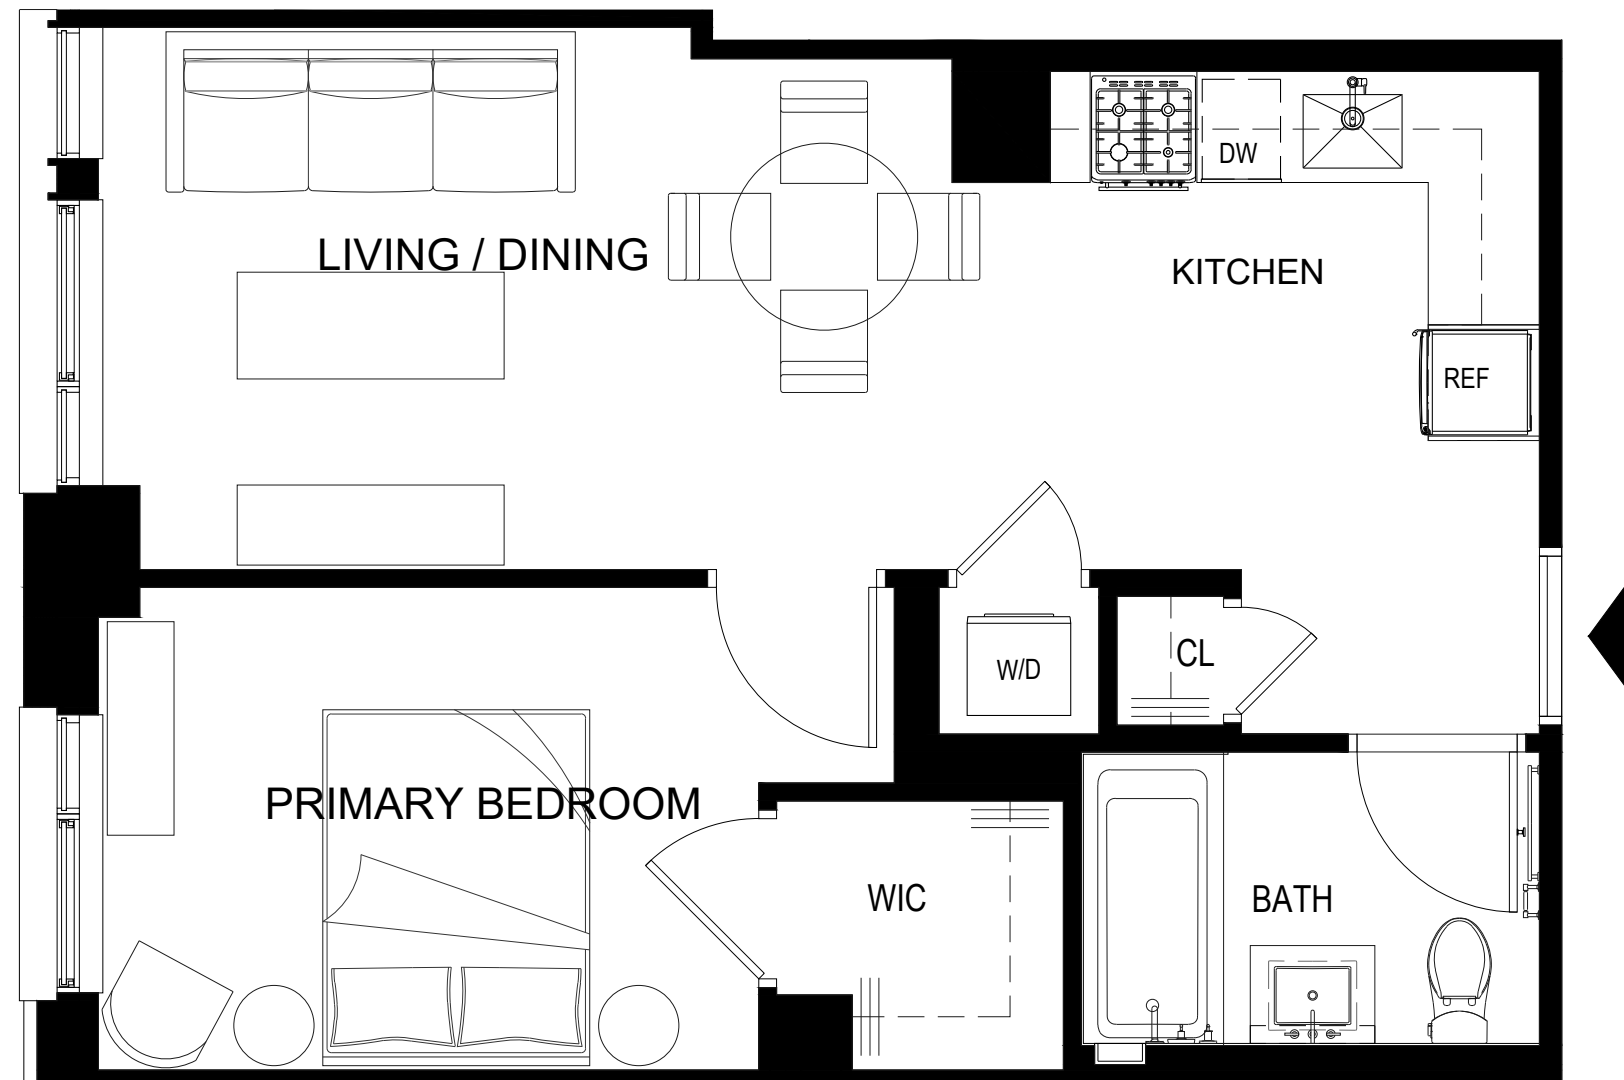

HEARTHSTONE

Make your way home

RESIDENCE
337

3rd Floor

1 Bedroom

1 Bathroom

34-35 44th St, Astoria, NY 11103
www.hearthstoneastoria.com

ALL DIMENSIONS ARE APPROXIMATE AND SUBJECT TO NORMAL CONSTRUCTION VARIANCES AND TOLERANCES. DIMENSIONS ARE MAXIMUM OVERALL AND EXCLUDE CUTOUTS. OWNER AND LEASING AGENT ARE PLEDGED TO THE LETTER AND SPIRIT OF U.S. POLICY FOR THE ACHIEVEMENT OF EQUAL HOUSING OPPORTUNITY THROUGHOUT THE U.S. AND ARE COMMITTED TO AN AFFIRMATIVE ADVERTISING AND MARKETING PROGRAM IN WHICH THERE ARE NO BARRIERS TO OBTAINING HOUSING BECAUSE OF RACE, COLOR, CREED, RELIGION, SEX, SEXUAL ORIENTATION, MILITARY STATUS, AGE, DISABILITY, ANCESTRY, FAMILY STATUS, NATIONAL ORIGIN, OR ANY OTHER GROUNDS PROHIBITED BY CITY, STATE, OR FEDERAL LAW.