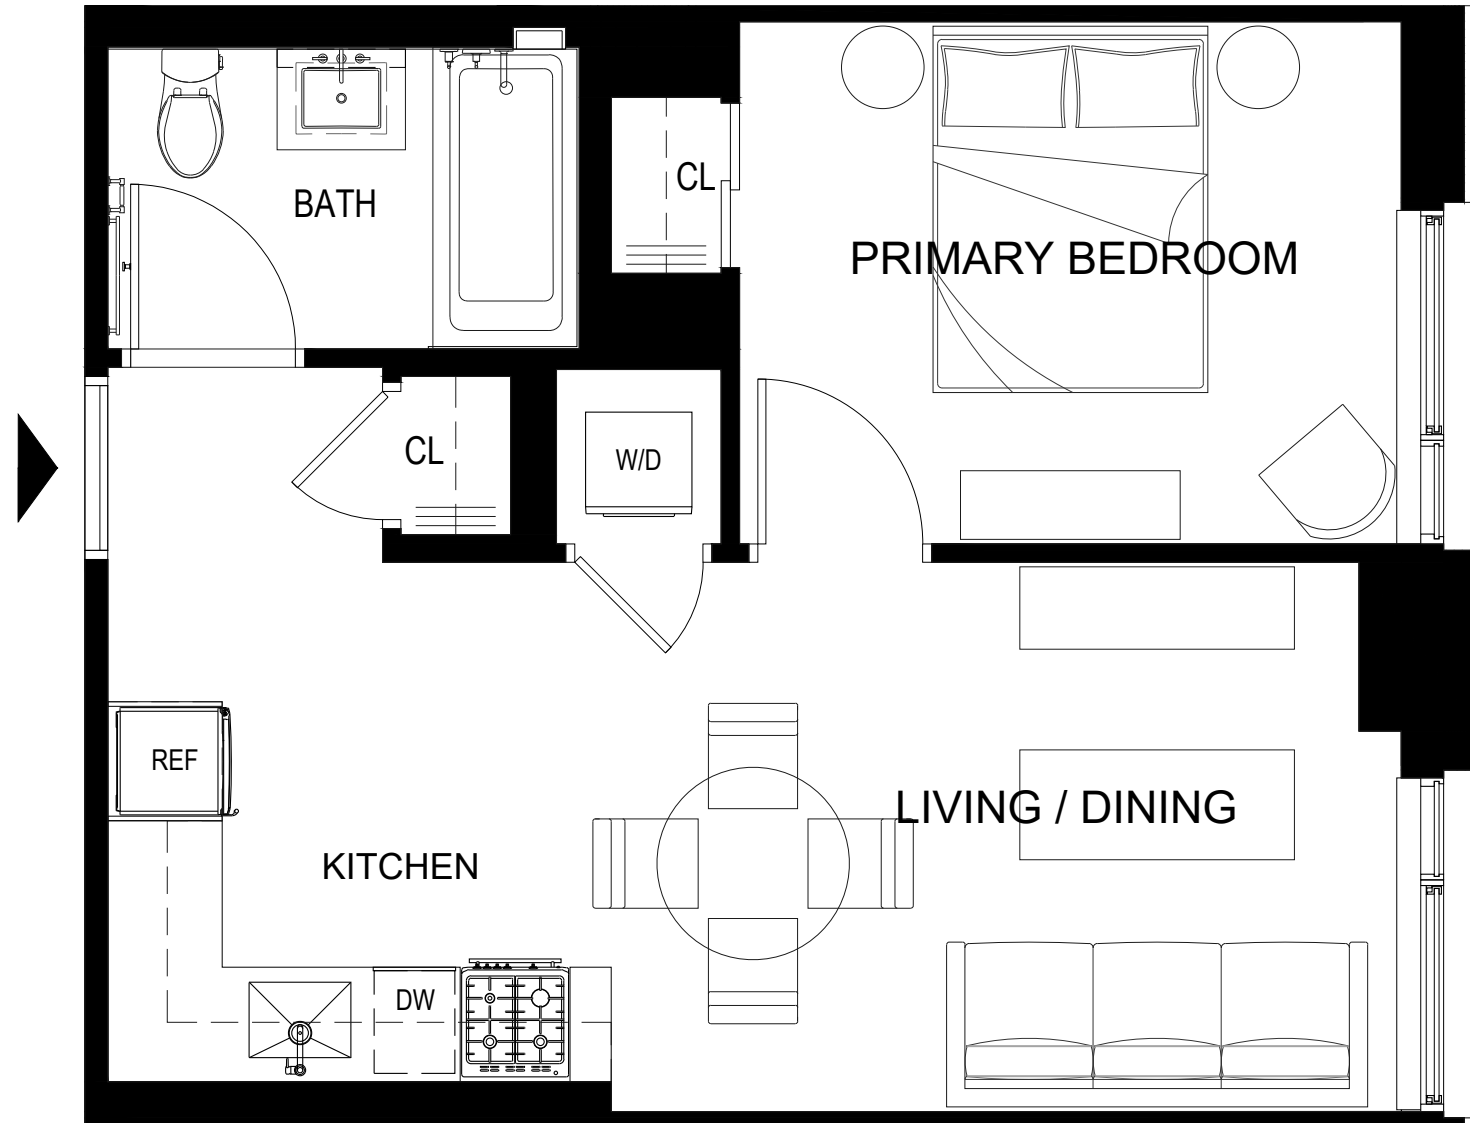

HEARTHSTONE

Make your way home

RESIDENCE
322, 422

3rd - 4th Floor

1 Bedroom

1 Bathroom

34-35 44th St, Astoria, NY 11103
www.hearthstoneastoria.com

ALL DIMENSIONS ARE APPROXIMATE AND SUBJECT TO NORMAL CONSTRUCTION VARIANCES AND TOLERANCES. DIMENSIONS ARE MAXIMUM OVERALL AND EXCLUDE CUTOUTS. OWNER AND LEASING AGENT ARE PLEDGED TO THE LETTER AND SPIRIT OF U.S. POLICY FOR THE ACHIEVEMENT OF EQUAL HOUSING OPPORTUNITY THROUGHOUT THE U.S. AND ARE COMMITTED TO AN AFFIRMATIVE ADVERTISING AND MARKETING PROGRAM IN WHICH THERE ARE NO BARRIERS TO OBTAINING HOUSING BECAUSE OF RACE, COLOR, CREED, RELIGION, SEX, SEXUAL ORIENTATION, MILITARY STATUS, AGE, DISABILITY, ANCESTRY, FAMILY STATUS, NATIONAL ORIGIN, OR ANY OTHER GROUNDS PROHIBITED BY CITY, STATE, OR FEDERAL LAW.