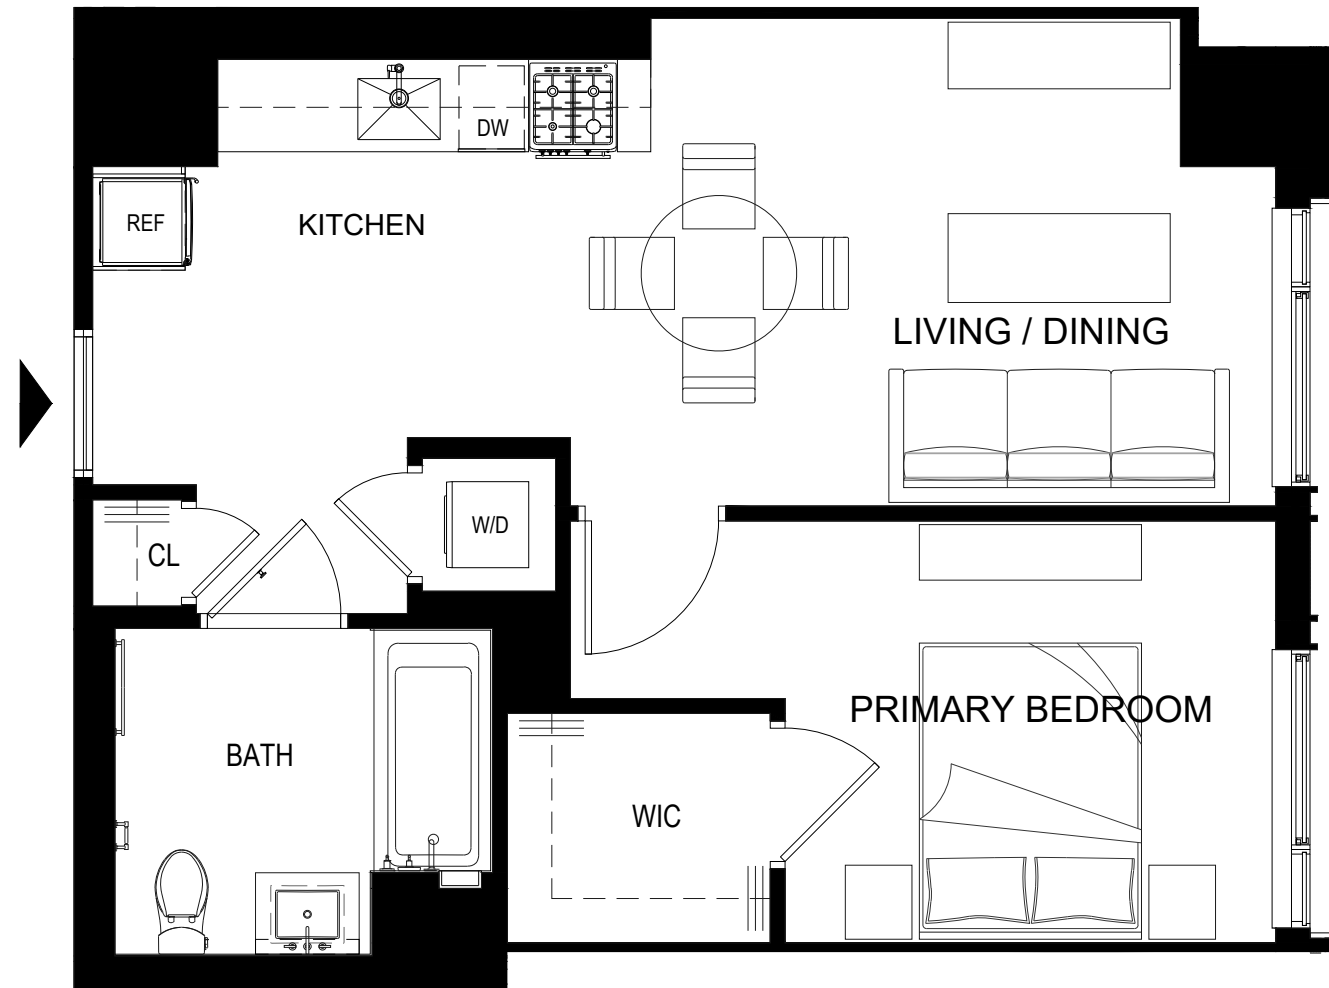

# HEARTHSTONE

Make your way home

---

RESIDENCE  
243, 343, 443  
2nd - 4th Floor  
1 Bedroom  
1 Bathroom

---

34-35 44th St, Astoria, NY 11103  
[www.hearthstoneastoria.com](http://www.hearthstoneastoria.com)

ALL DIMENSIONS ARE APPROXIMATE AND SUBJECT TO NORMAL CONSTRUCTION VARIANCES AND TOLERANCES. DIMENSIONS ARE MAXIMUM OVERALL AND EXCLUDE CUTOUTS. OWNER AND LEASING AGENT ARE PLEDGED TO THE LETTER AND SPIRIT OF U.S. POLICY FOR THE ACHIEVEMENT OF EQUAL HOUSING OPPORTUNITY THROUGHOUT THE U.S. AND ARE COMMITTED TO AN AFFIRMATIVE ADVERTISING AND MARKETING PROGRAM IN WHICH THERE ARE NO BARRIERS TO OBTAINING HOUSING BECAUSE OF RACE, COLOR, CREED, RELIGION, SEX, SEXUAL ORIENTATION, MILITARY STATUS, AGE, DISABILITY, ANCESTRY, FAMILY STATUS, NATIONAL ORIGIN, OR ANY OTHER GROUNDS PROHIBITED BY CITY, STATE, OR FEDERAL LAW.