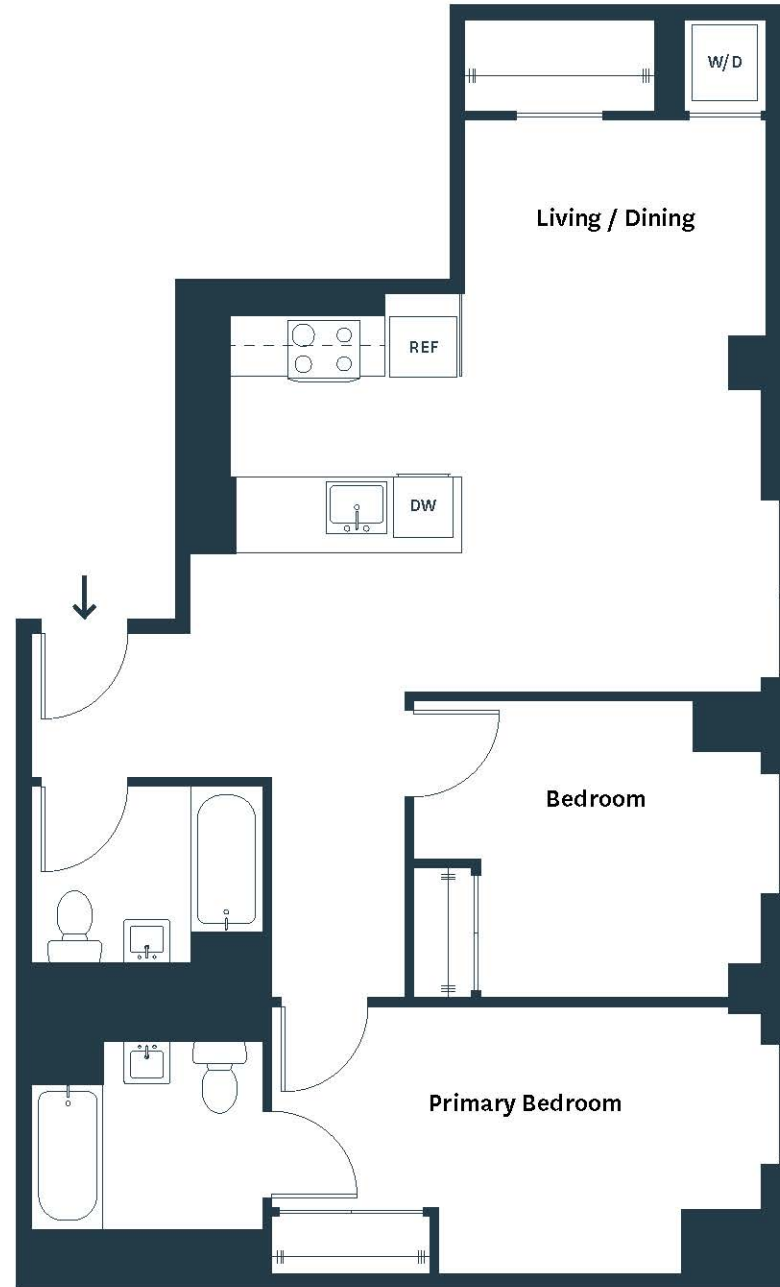

**RESIDENCE 107, 407-607**

2 Bedroom | 2 Bathroom  
824 sq. ft.

**Residence Features**

- In-Home Washer/Dryer
- Private Balconies in Select Homes

**KITCHEN FINISHES**

- Light Grey Shaker Style Kitchen Cabinets
- Modern Matte Black Kitchen Hardware
- Stainless Steel Kitchen Appliances
  - Dishwasher
  - Microwave
  - Electric Range
  - Refrigerator
- Quartz Master Statuario Venato Countertops
- Luxury Engineered Wood Flooring

**BATHROOM FINISHES**

- Surface Mount Medicine Cabinet
- Matte White Wall Tile
- Olympia Arkistone Silver Matte Porcelain Floor Tile
- White Shaker Style Vanity

**Notes**

-----

-----

-----

-----

-----

All dimensions are approximate and subject to construction variances. Plans may contain minor variations from floor to floor.