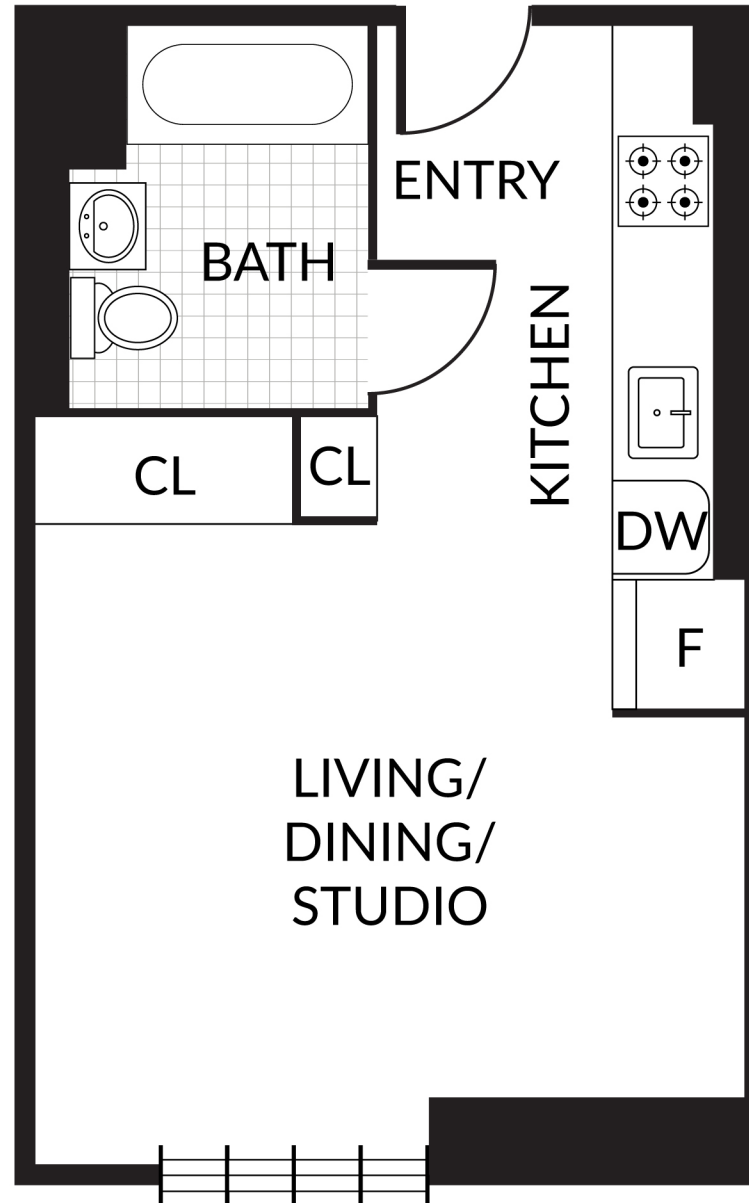

Victoria Tower Residences | 230 West 126th Street #21 to 26K

0 x  1 x 

Internal 401sf

For illustration purpose only.