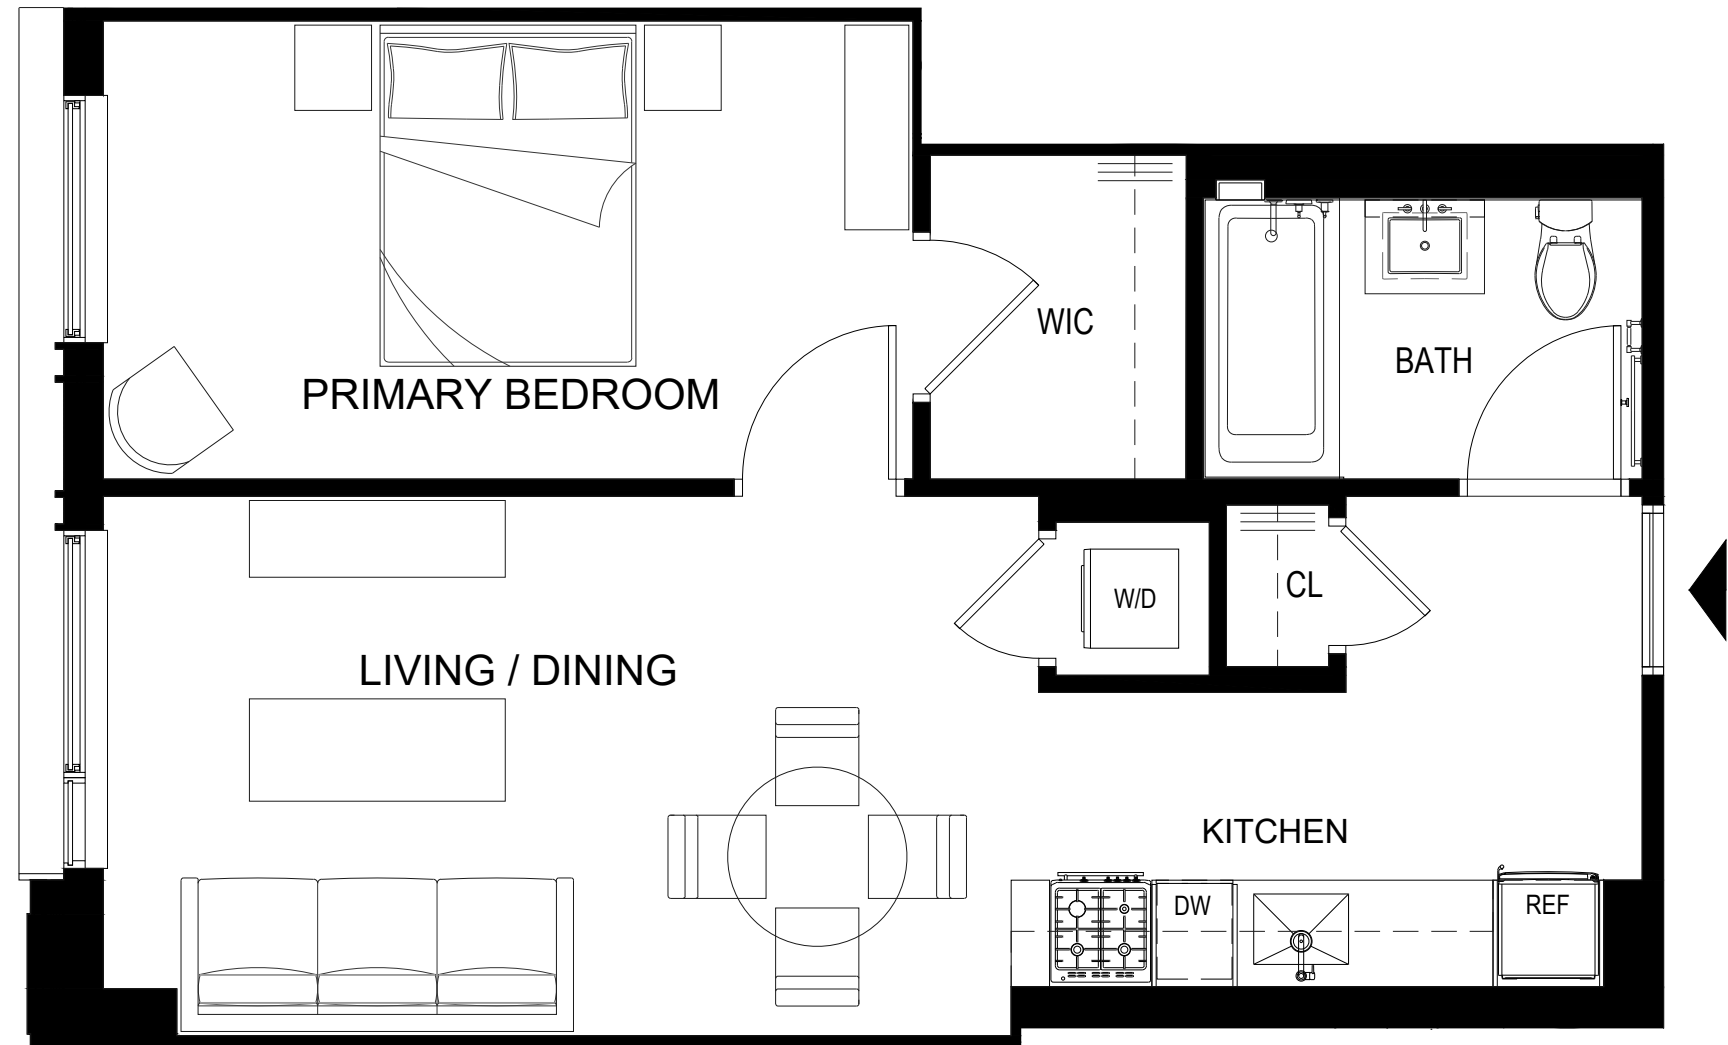

HEARTHSTONE

Make your way home

RESIDENCE
213, 313, 413

2nd - 4th Floor

1 Bedroom

1 Bathroom

34-35 44th St, Astoria, NY 11103
www.hearthstoneastoria.com

ALL DIMENSIONS ARE APPROXIMATE AND SUBJECT TO NORMAL CONSTRUCTION VARIANCES AND TOLERANCES. DIMENSIONS ARE MAXIMUM OVERALL AND EXCLUDE CUTOUTS. OWNER AND LEASING AGENT ARE PLEDGED TO THE LETTER AND SPIRIT OF U.S. POLICY FOR THE ACHIEVEMENT OF EQUAL HOUSING OPPORTUNITY THROUGHOUT THE U.S. AND ARE COMMITTED TO AN AFFIRMATIVE ADVERTISING AND MARKETING PROGRAM IN WHICH THERE ARE NO BARRIERS TO OBTAINING HOUSING BECAUSE OF RACE, COLOR, CREED, RELIGION, SEX, SEXUAL ORIENTATION, MILITARY STATUS, AGE, DISABILITY, ANCESTRY, FAMILY STATUS, NATIONAL ORIGIN, OR ANY OTHER GROUNDS PROHIBITED BY CITY, STATE, OR FEDERAL LAW.