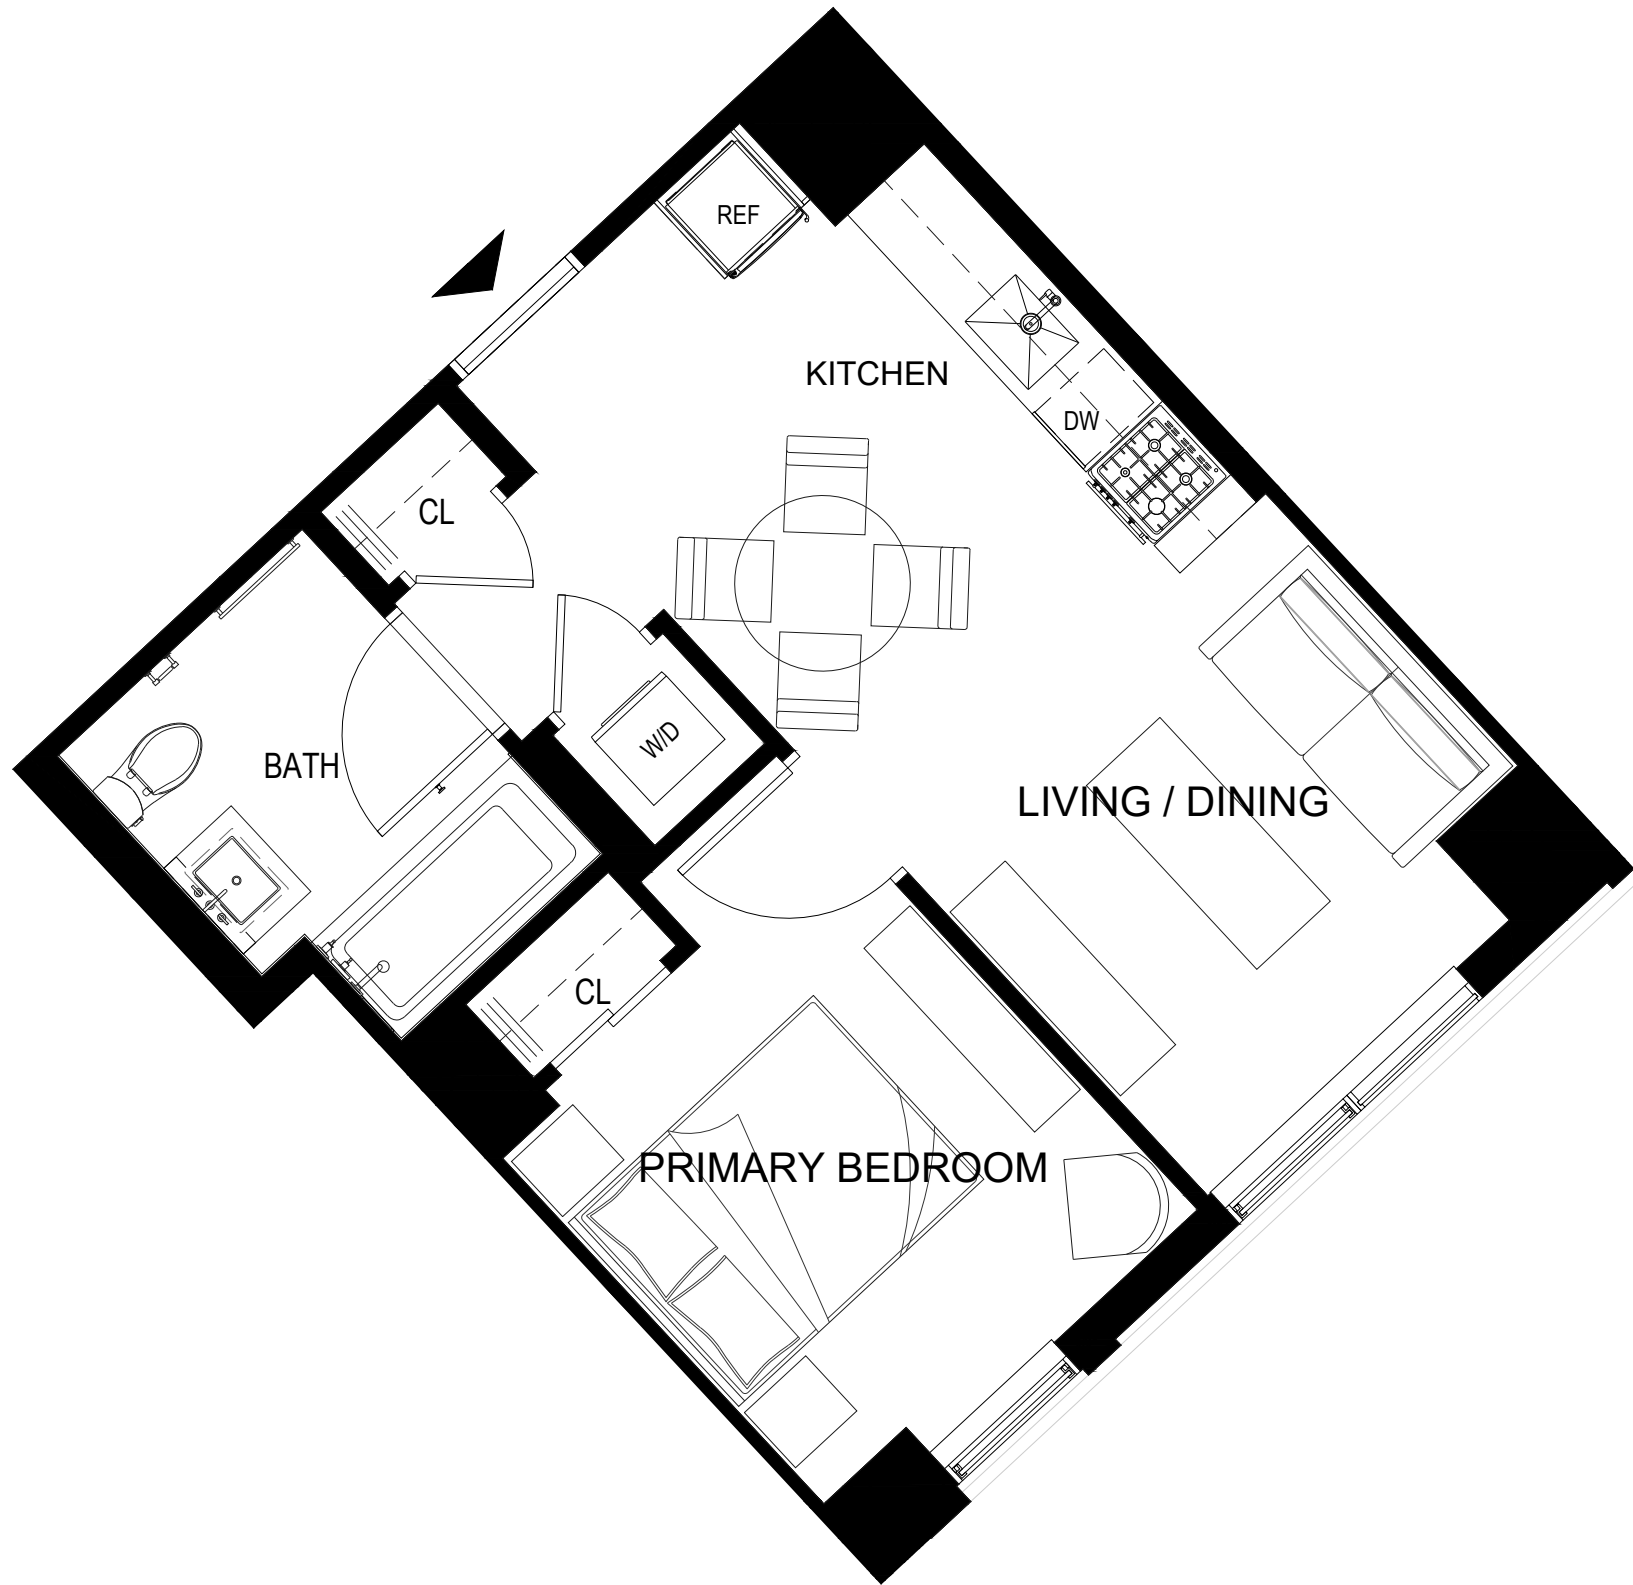

# HEARTHSTONE

Make your way home

RESIDENCE  
603, 703, 803, 903

6th - 9th Floor

1 Bedroom

1 Bathroom

34-35 44th St, Astoria, NY 11103  
[www.hearthstoneastoria.com](http://www.hearthstoneastoria.com)

ALL DIMENSIONS ARE APPROXIMATE AND SUBJECT TO NORMAL CONSTRUCTION VARIANCES AND TOLERANCES. DIMENSIONS ARE MAXIMUM OVERALL AND EXCLUDE CUTOUTS. OWNER AND LEASING AGENT ARE PLEDGED TO THE LETTER AND SPIRIT OF U.S. POLICY FOR THE ACHIEVEMENT OF EQUAL HOUSING OPPORTUNITY THROUGHOUT THE U.S. AND ARE COMMITTED TO AN AFFIRMATIVE ADVERTISING AND MARKETING PROGRAM IN WHICH THERE ARE NO BARRIERS TO OBTAINING HOUSING BECAUSE OF RACE, COLOR, CREED, RELIGION, SEX, SEXUAL ORIENTATION, MILITARY STATUS, AGE, DISABILITY, ANCESTRY, FAMILY STATUS, NATIONAL ORIGIN, OR ANY OTHER GROUNDS PROHIBITED BY CITY, STATE, OR FEDERAL LAW.