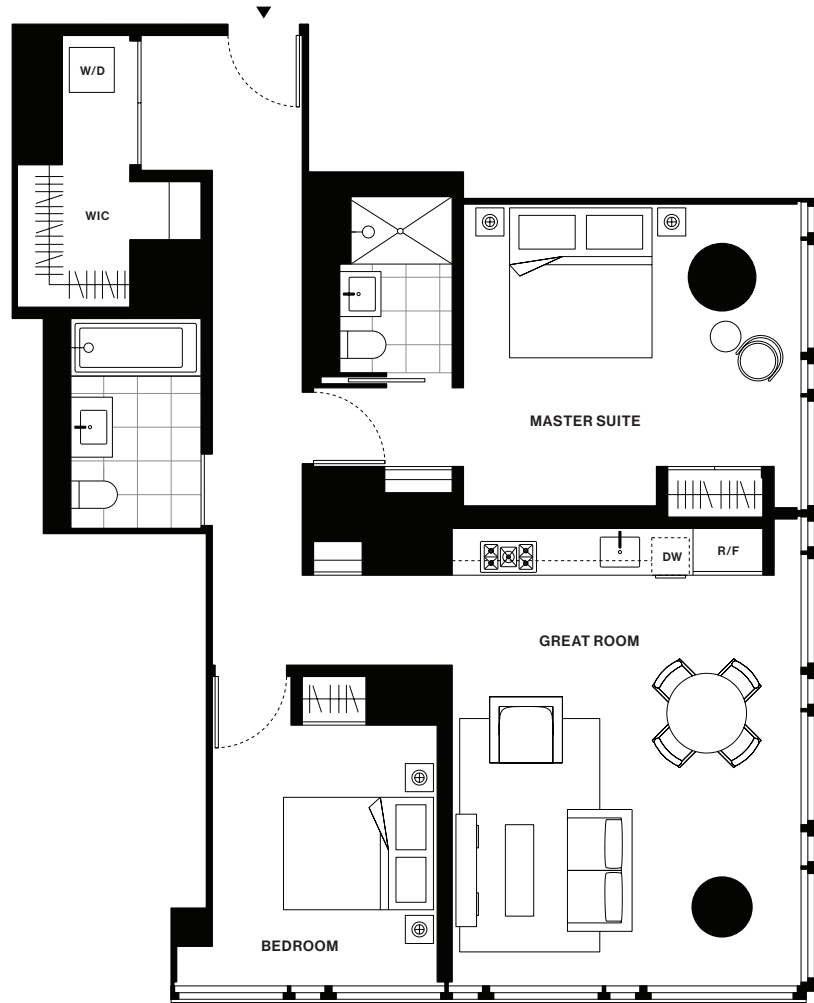

685 FIRST AVENUE

Residence P

Floors 3-21

2 Bedrooms
2 Bathrooms

M.N.S
REAL ESTATE
NYC

Leasing Gallery:
685 First Avenue
New York, NY 10016
685first.com