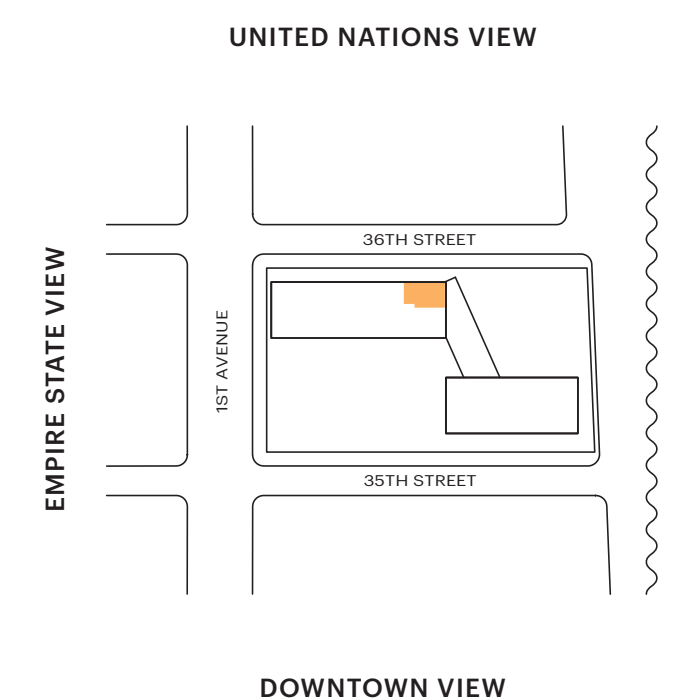

LEASING GALLERY
626 1ST AVE. NYC 10016
T: 212-686-0626 E: INFO@AMERICANCOPPER.NYC
AMERICANCOPPER.NYC