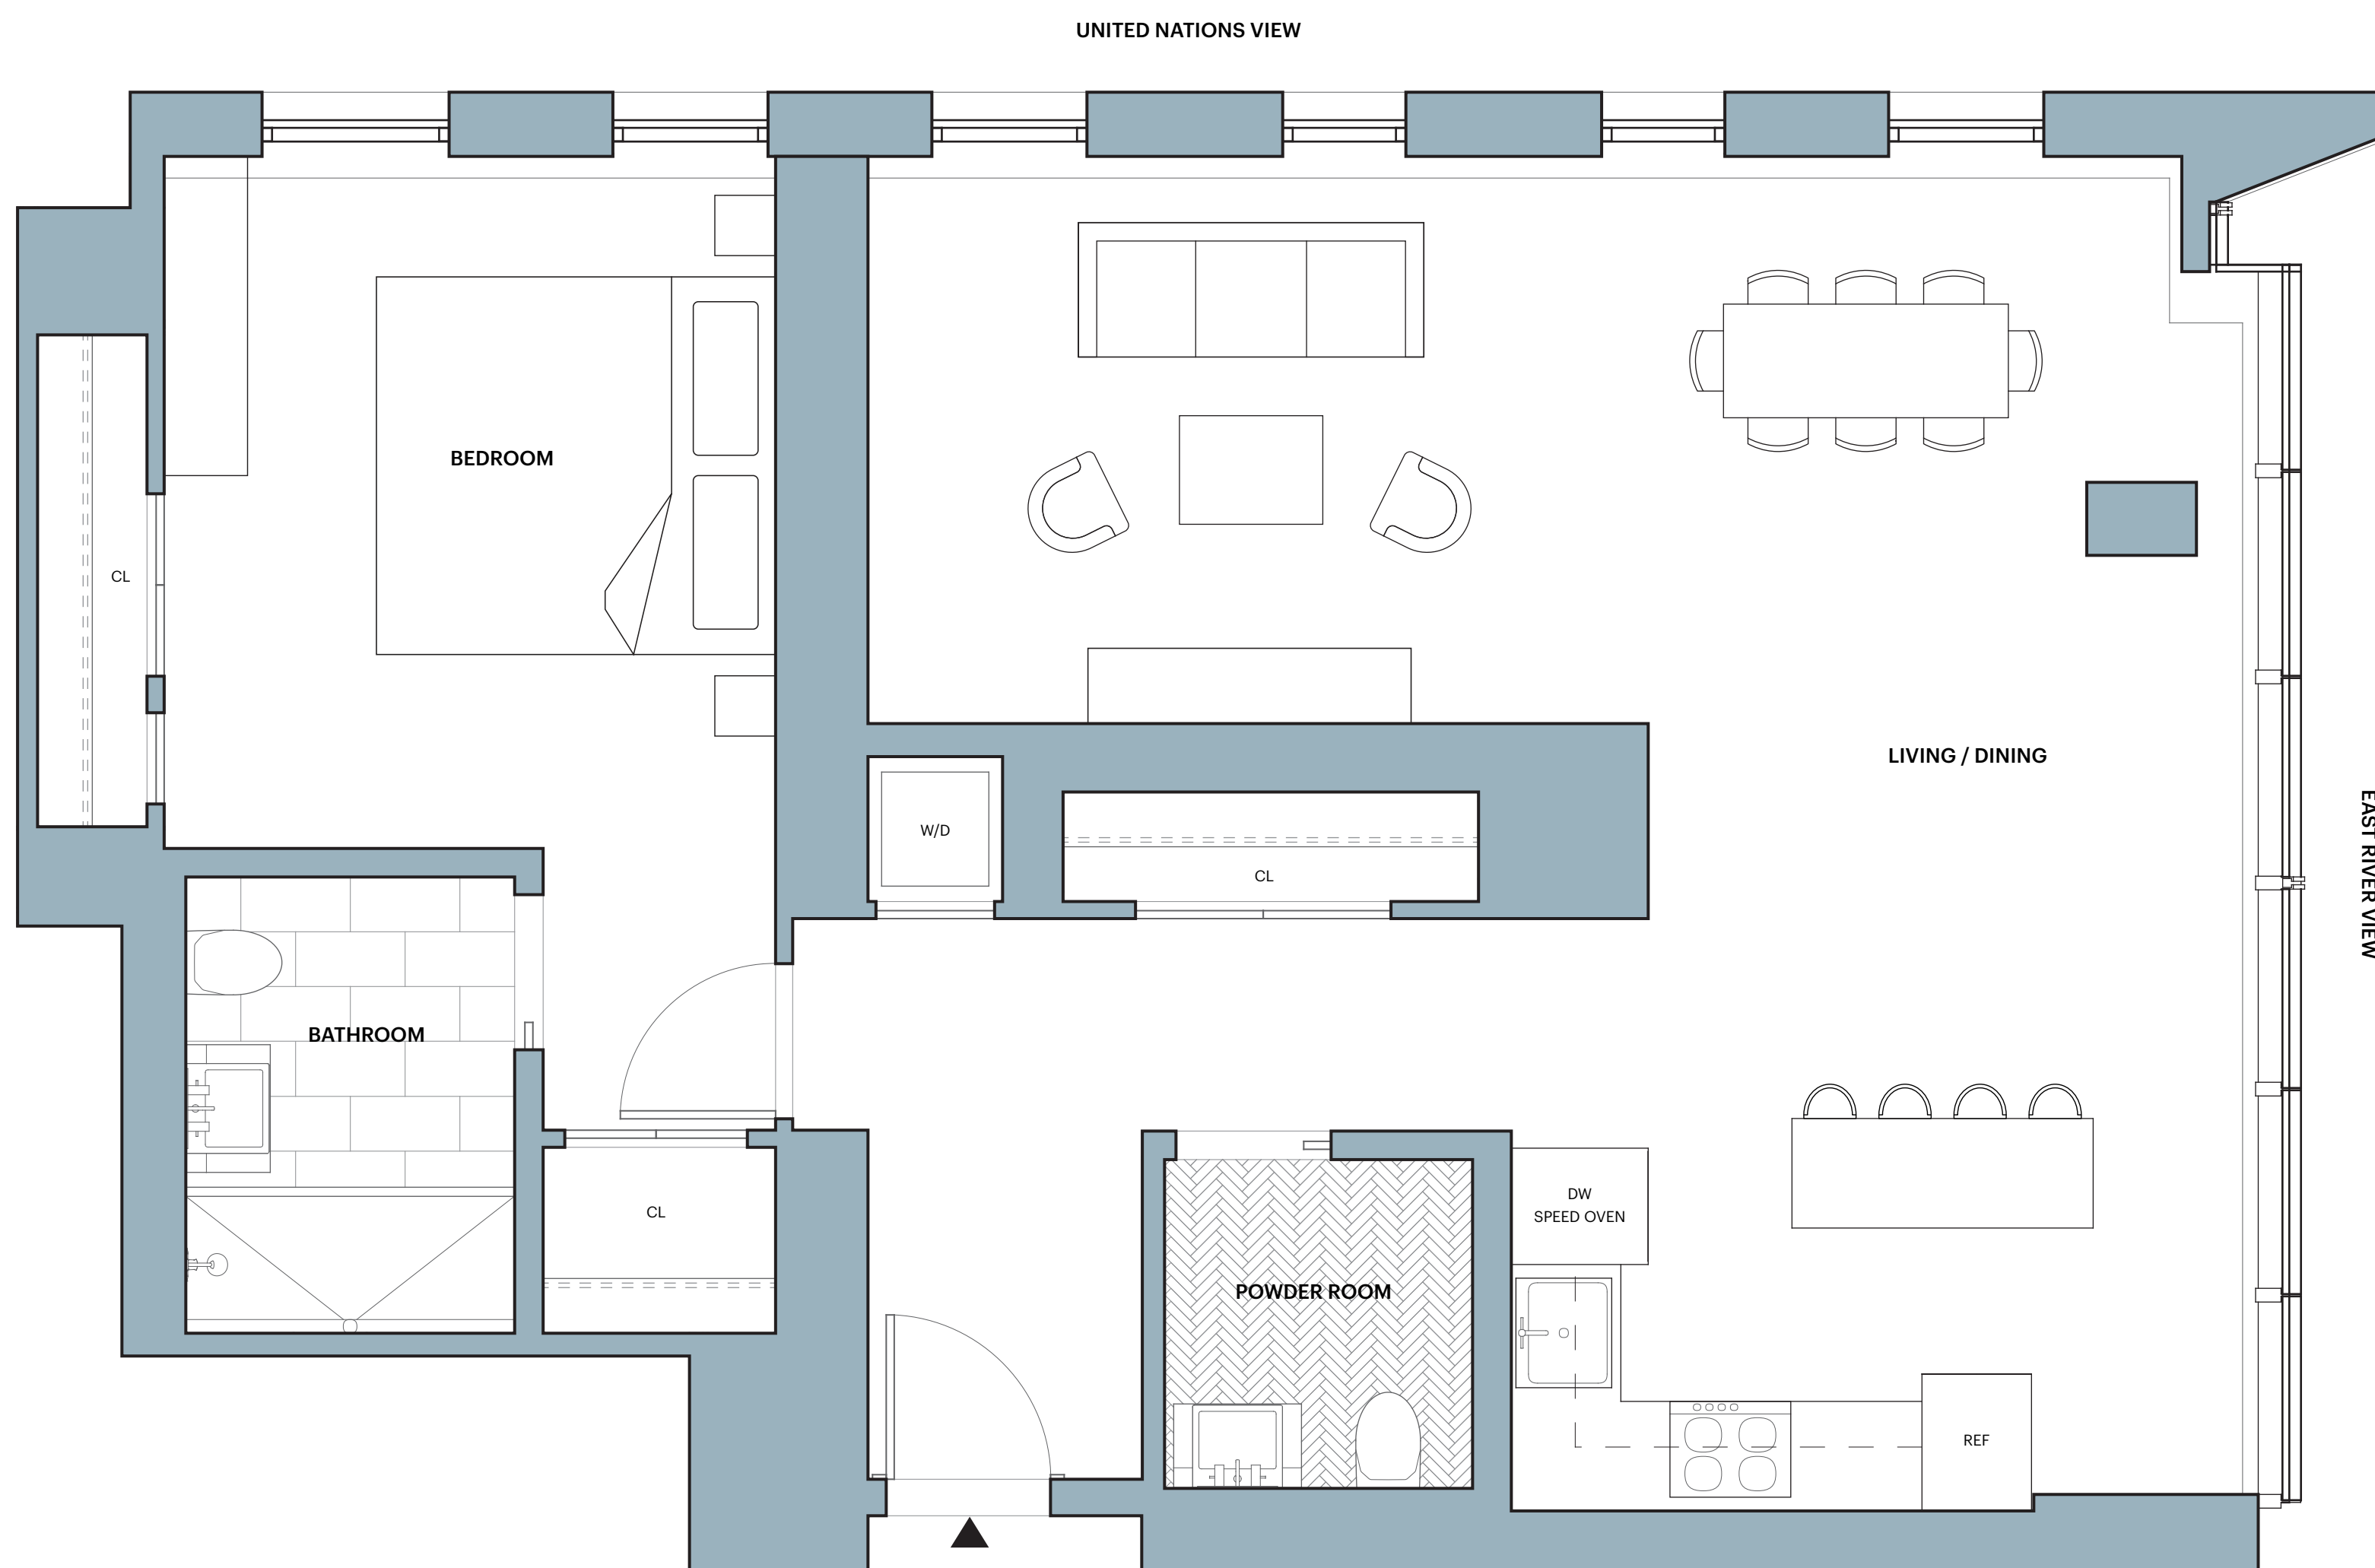

The Copper

W.45B - W.46B

WEST TOWER

1 Bedroom

1.5 Bathrooms

Features:

- SHoP designed inside and out
- Ceiling heights up to 9'7"
- Floor-to-ceiling windows with custom shades
- Custom oak floors
- Bosch washer and dryer
- Key drop

Kitchen:

- Miele appliances
- Speed oven
- Statuary marble countertop and backsplash
- SHoP designed custom island
- Custom lighting

Master Bath:

- Statuary marble wall tile set in herringbone pattern
- Crocodile marble slab accent shower wall
- Rain showerhead and handshower
- Black pearl stone floor tile
- Custom European oak accents and vanity
- Custom light sconce with antique brass detailing
- Full length built-in medicine cabinet

Powder Room:

- Matte and glossy black artisan wall tile
- Statuary marble floor tiles set in herringbone pattern
- Carved marble vanity and wash basin
- Custom pendant lights

Amenities & Services:

- **Skybridge*:**
  - 75' Skybridge lap pool & whirlpool
  - Skybridge lounge
  - Skybridge bar
  - Chef's catering kitchen
  - Juice and health bar
  - Children's playroom
  - Empire studio

Copper Tone*:

- Marble Hammam with plunge pool
- Private spa and treatment rooms
- Double-height fitness center with climbing wall overlooking city skyline
- Yoga and Pilates studio
- Personal training available
- Dynamic-energy studio
- Private locker rooms

Copper Top*:

On the Ground:

- Landscaped park and fountain
- Curated marketplace and restaurant
- The Underground Speakeasy
- Virtual concierge service
- Sheltered porte cochère and on-site parking with valet services
- Bicycle storage
- Resident storage

*Membership information available upon request