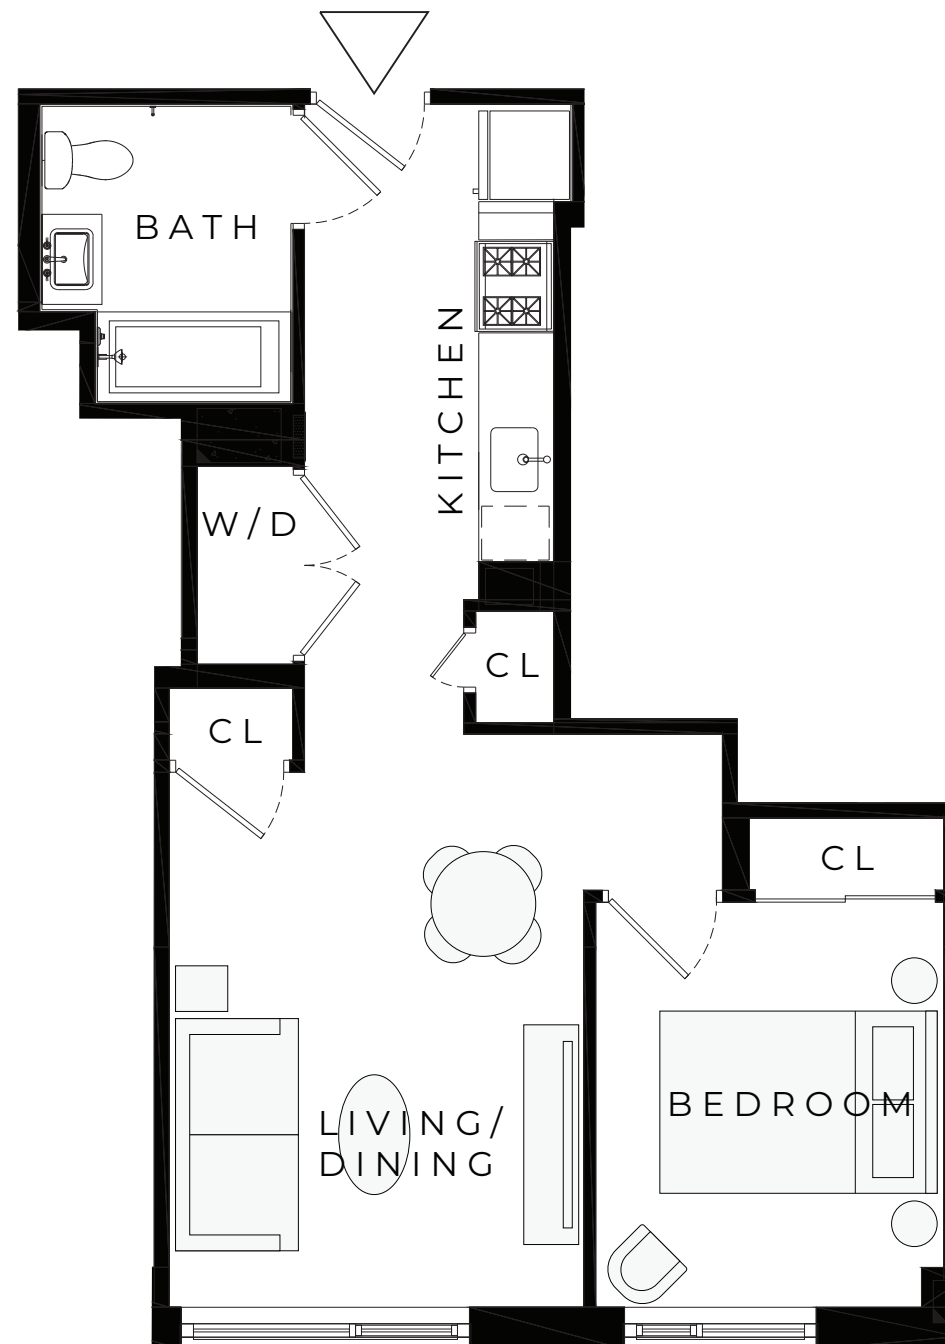

WOODSIDE CENTRAL

QUEENS, NY

RESIDENCE

609-1609

1 BEDROOM

1 BATHROOM

N ↗

QUEENS BLVD

69TH STREET

M.N.S
REAL ESTATE
NYC

ALL DIMENSIONS ARE APPROXIMATE AND SUBJECT TO NOMINAL CONSTRUCTION VARIANCE AND TOLERANCE. DIMENSIONS ARE MAXIMUM OVERALL, SUBTRACT CUTOUTS. LEASING AGENT IS PLEDGED TO THE LETTER AND SPIRIT OF U.S. POLICY FOR THE ACHIEVEMENT OF EQUAL HOUSING OPPORTUNITY THROUGHOUT THE U.S. AND IS COMMITTED TO AN AFFIRMATIVE ADVERTISING AND MARKETING PROGRAM IN WHICH THERE ARE NO BARRIERS TO OBTAINING HOUSING BECAUSE OF RACE, COLOR, CREED, RELIGION, SEX, SEXUAL ORIENTATION, MILITARY STATUS, AGE, DISABILITY, ANCESTRY, FAMILY STATUS, NATIONAL ORIGIN, OR ANY OTHER GROUNDS PROHIBITED BY CITY, STATE, OR FEDERAL LAW.