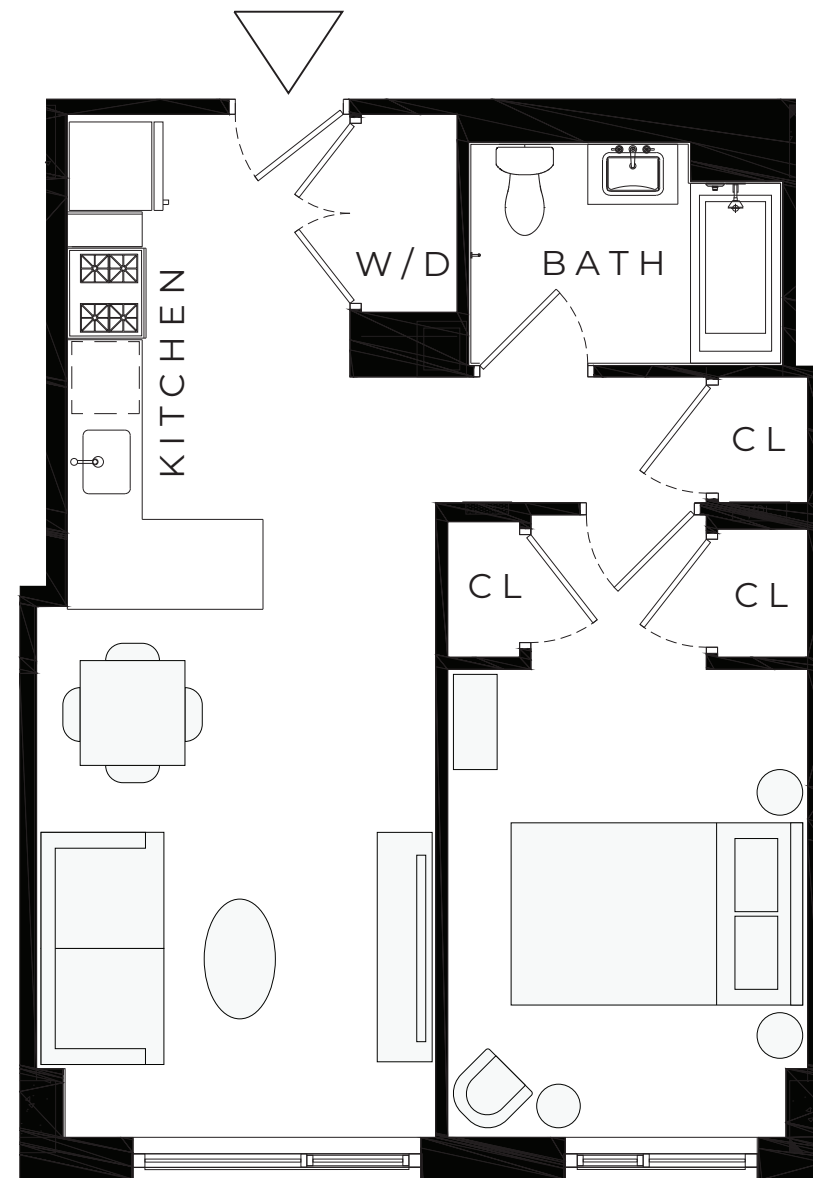

WOODSIDE CENTRAL

QUEENS, NY

RESIDENCE

501-901

1 BEDROOM

1 BATHROOM

N

47TH AVENUE