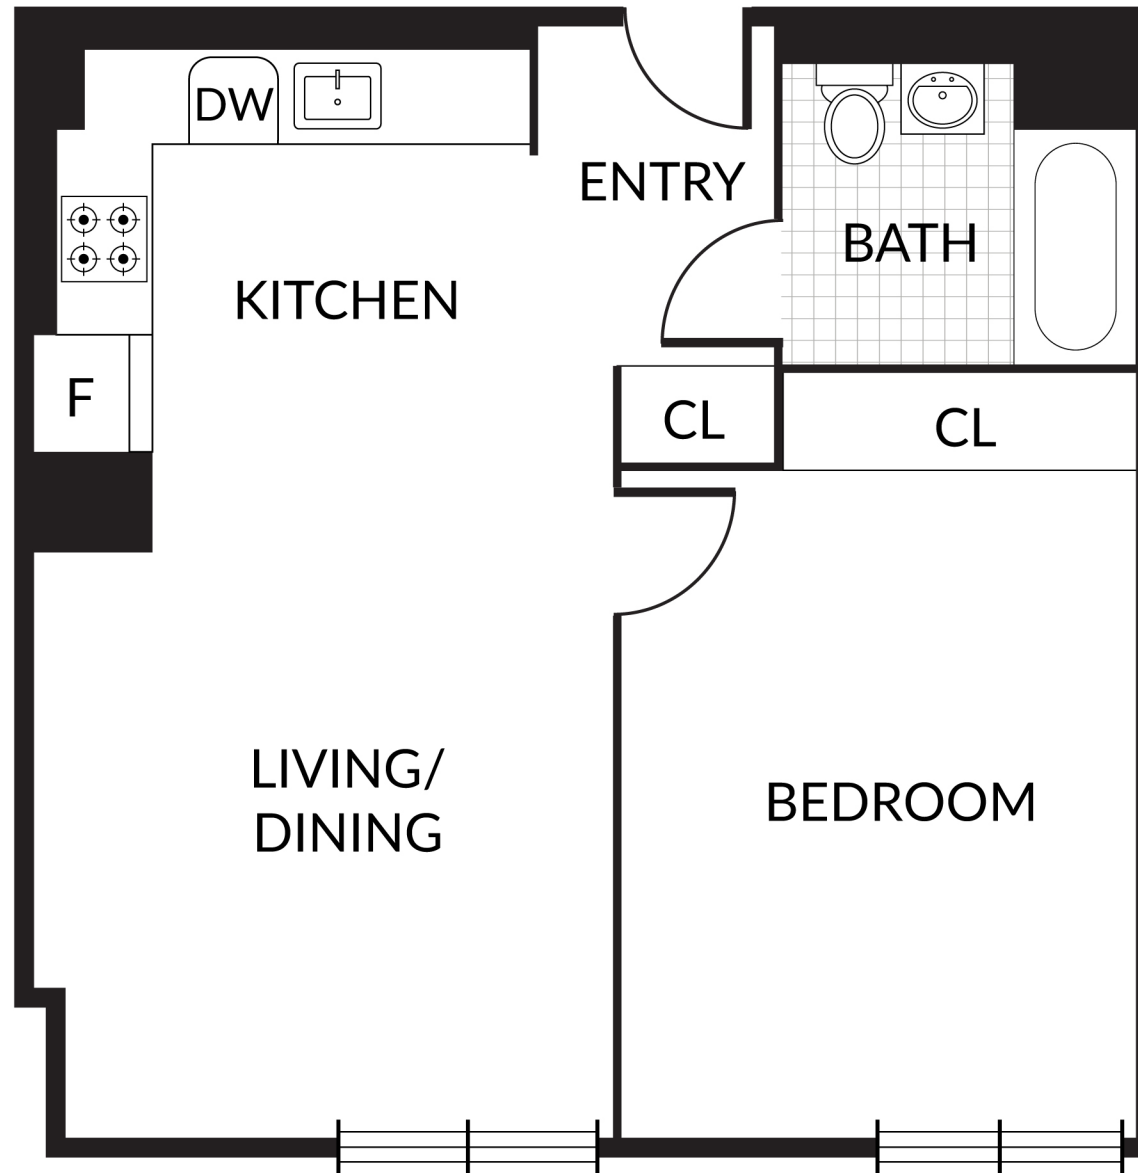

Victoria Tower Residences | 230 West 126th Street #21 to 26A

NORTH

1 x 1 x

Internal 631sf

For illustration purpose only.