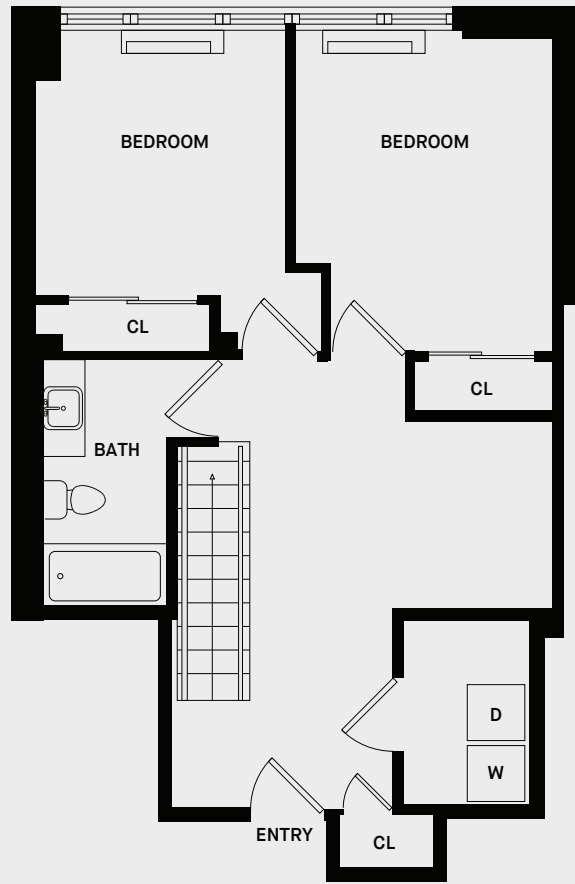

155 E 55TH ST
NEW YORK, NY

UNIT 910B
3 BED / 2 BATH

9TH FLOOR

10TH FLOOR