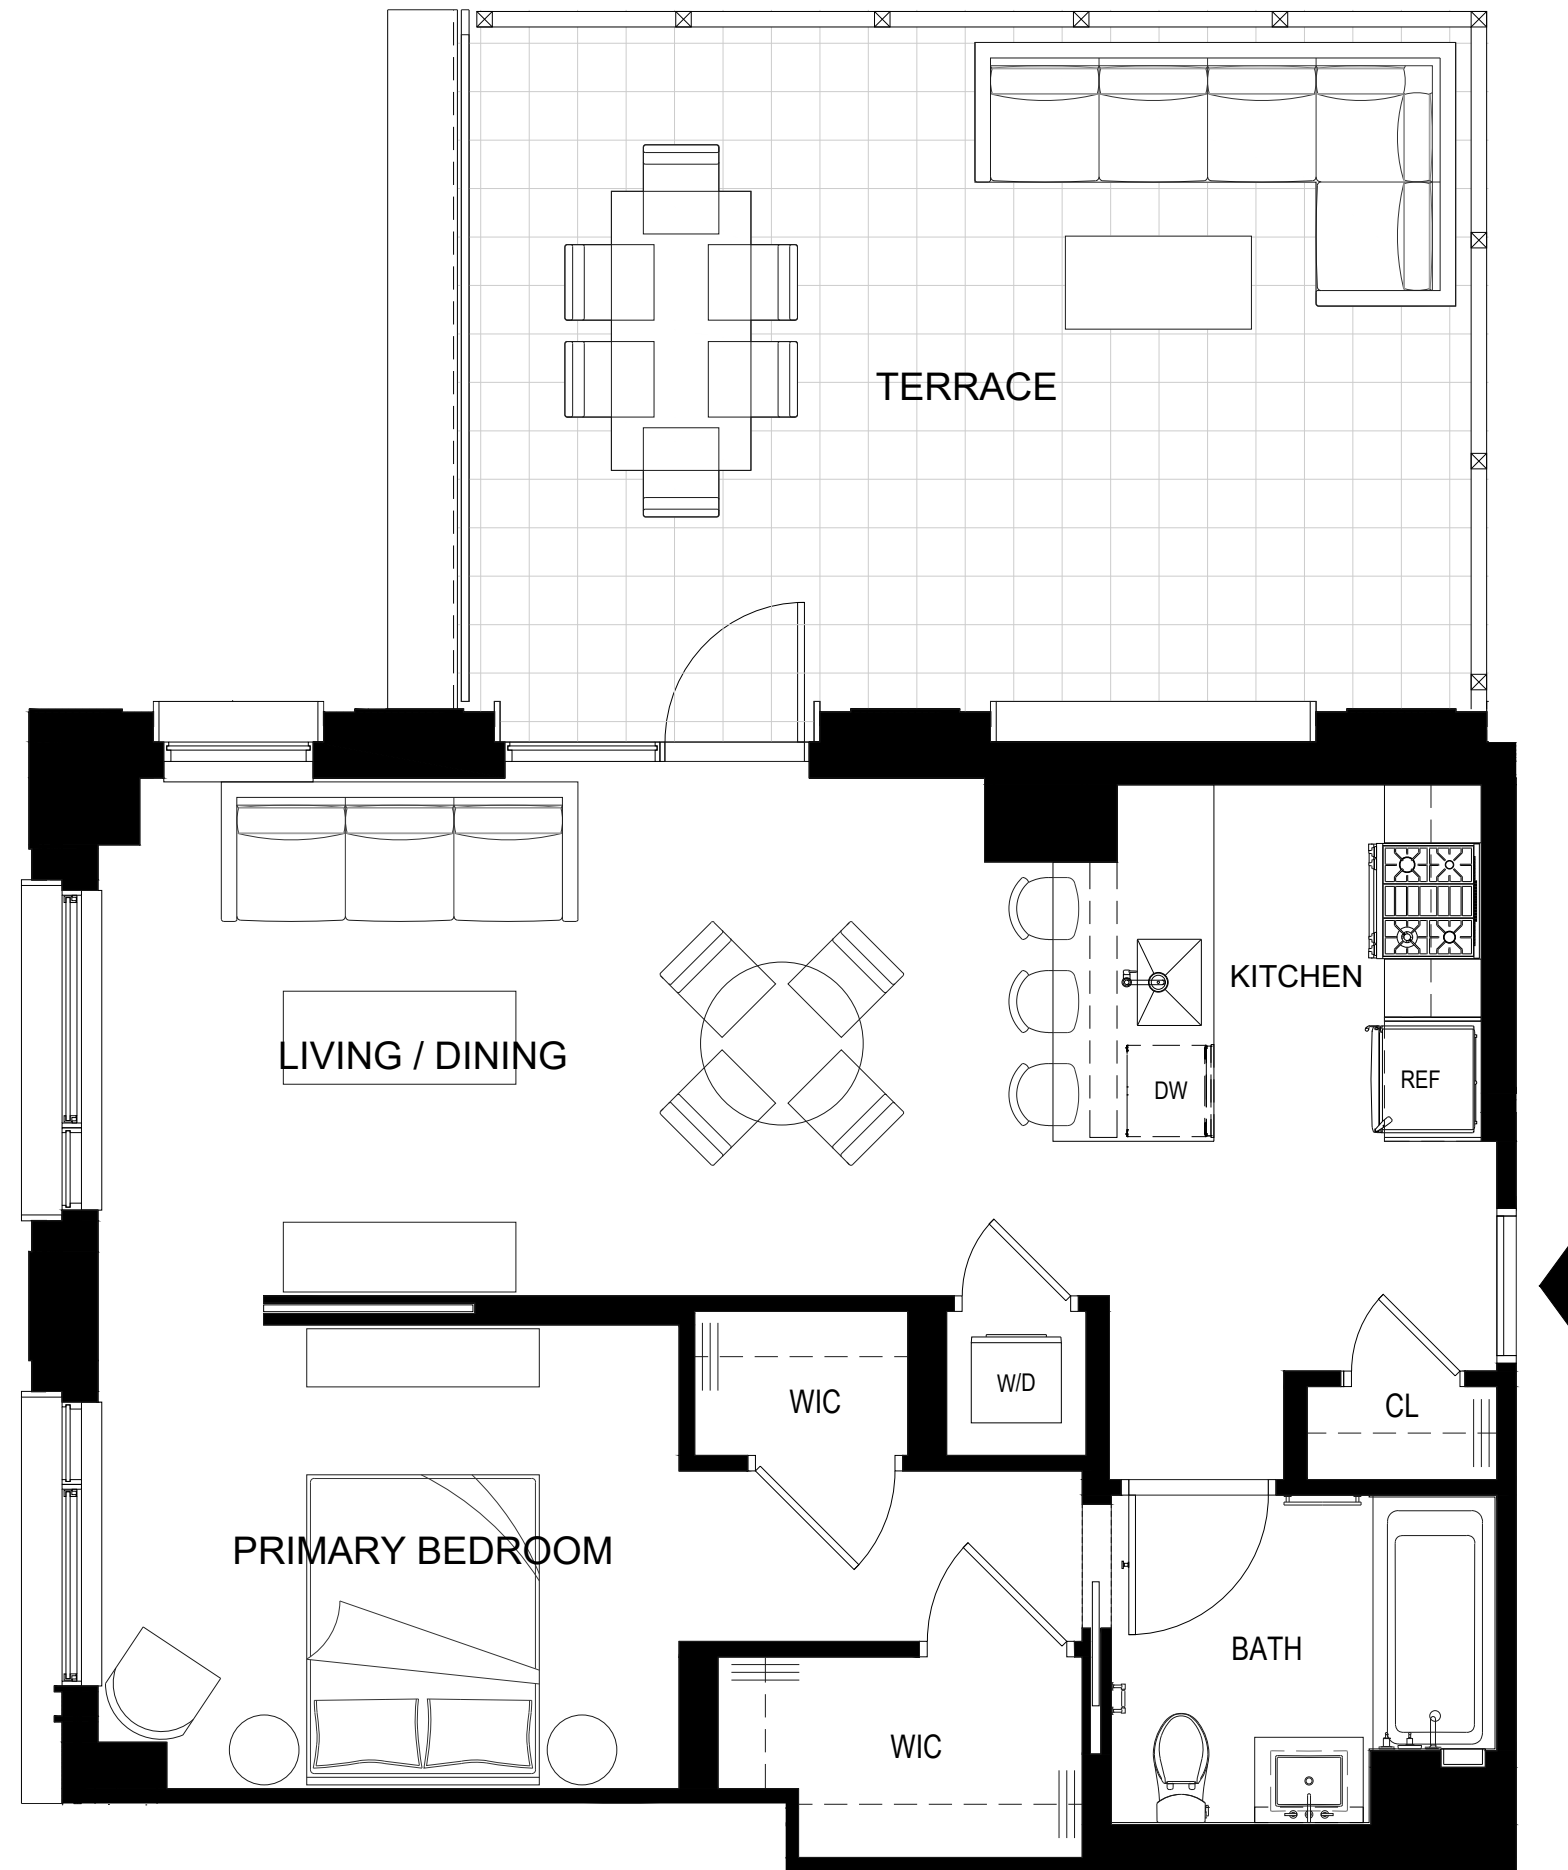

# HEARTHSTONE

Make your way home

RESIDENCE  
515

5th Floor

1 Bedroom

1 Bathroom

34-35 44th St, Astoria, NY 11103  
[www.hearthstoneastoria.com](http://www.hearthstoneastoria.com)

ALL DIMENSIONS ARE APPROXIMATE AND SUBJECT TO NORMAL CONSTRUCTION VARIANCES AND TOLERANCES. DIMENSIONS ARE MAXIMUM OVERALL AND EXCLUDE CUTOUTS. OWNER AND LEASING AGENT ARE PLEDGED TO THE LETTER AND SPIRIT OF U.S. POLICY FOR THE ACHIEVEMENT OF EQUAL HOUSING OPPORTUNITY THROUGHOUT THE U.S. AND ARE COMMITTED TO AN AFFIRMATIVE ADVERTISING AND MARKETING PROGRAM IN WHICH THERE ARE NO BARRIERS TO OBTAINING HOUSING BECAUSE OF RACE, COLOR, CREED, RELIGION, SEX, SEXUAL ORIENTATION, MILITARY STATUS, AGE, DISABILITY, ANCESTRY, FAMILY STATUS, NATIONAL ORIGIN, OR ANY OTHER GROUNDS PROHIBITED BY CITY, STATE, OR FEDERAL LAW.