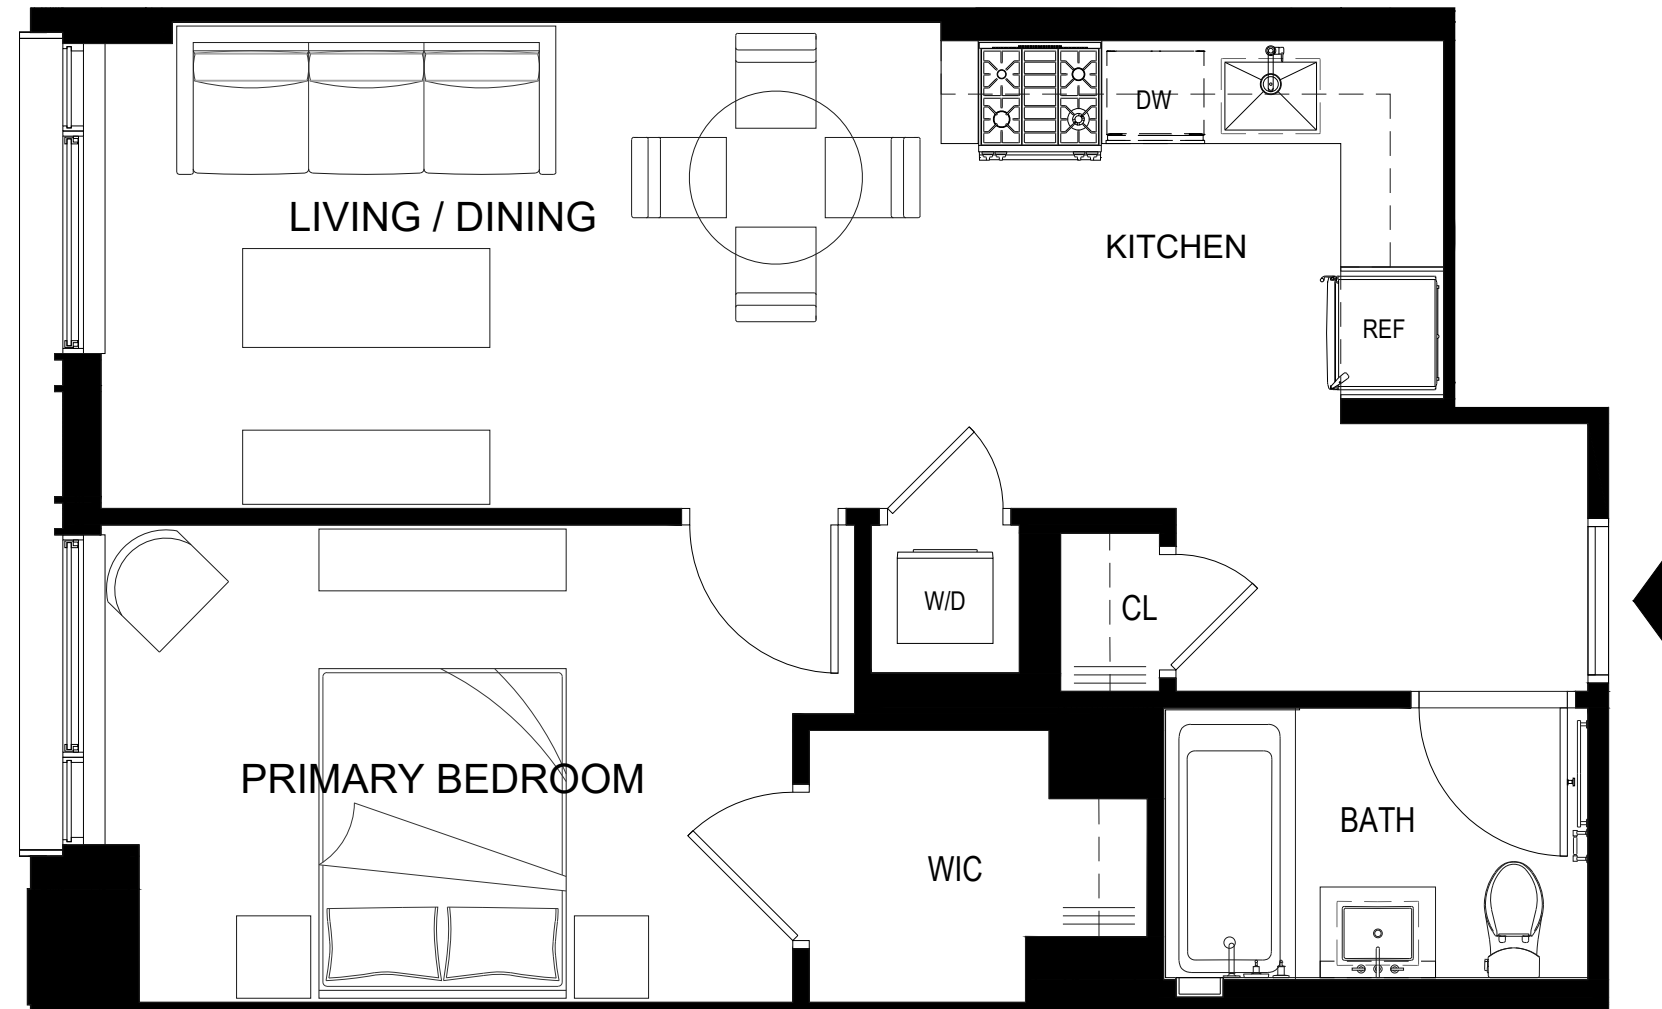

# HEARTHSTONE

Make your way home

RESIDENCE  
312, 412, 512, 612, 712,  
812, 912, 1012, 1112, 1212

3rd - 12th Floor

1 Bedroom

1 Bathroom

34-35 44th St, Astoria, NY 11103  
[www.hearthstoneastoria.com](http://www.hearthstoneastoria.com)

ALL DIMENSIONS ARE APPROXIMATE AND SUBJECT TO NORMAL CONSTRUCTION VARIANCES AND TOLERANCES. DIMENSIONS ARE MAXIMUM OVERALL AND EXCLUDE CUTOUTS. OWNER AND LEASING AGENT ARE PLEDGED TO THE LETTER AND SPIRIT OF U.S. POLICY FOR THE ACHIEVEMENT OF EQUAL HOUSING OPPORTUNITY THROUGHOUT THE U.S. AND ARE COMMITTED TO AN AFFIRMATIVE ADVERTISING AND MARKETING PROGRAM IN WHICH THERE ARE NO BARRIERS TO OBTAINING HOUSING BECAUSE OF RACE, COLOR, CREED, RELIGION, SEX, SEXUAL ORIENTATION, MILITARY STATUS, AGE, DISABILITY, ANCESTRY, FAMILY STATUS, NATIONAL ORIGIN, OR ANY OTHER GROUNDS PROHIBITED BY CITY, STATE, OR FEDERAL LAW.