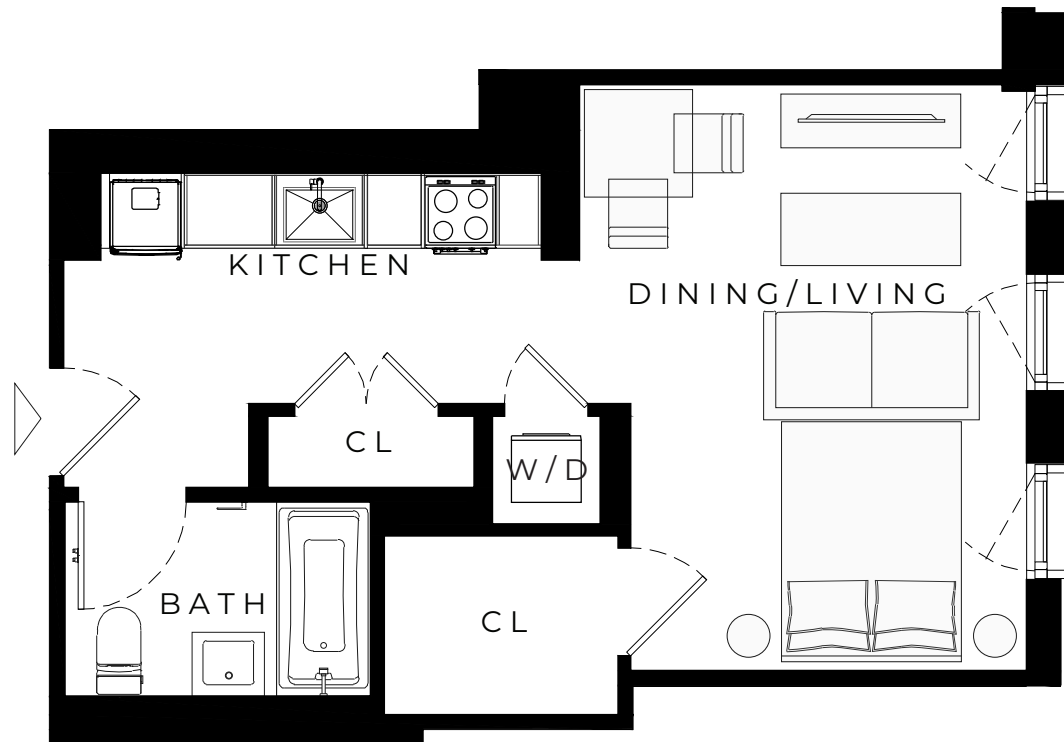

# GREENPOINT CENTRAL

BROOKLYN, NY

RESIDENCE

216-416

512-712

STUDIO

1 BATHROOM

NA