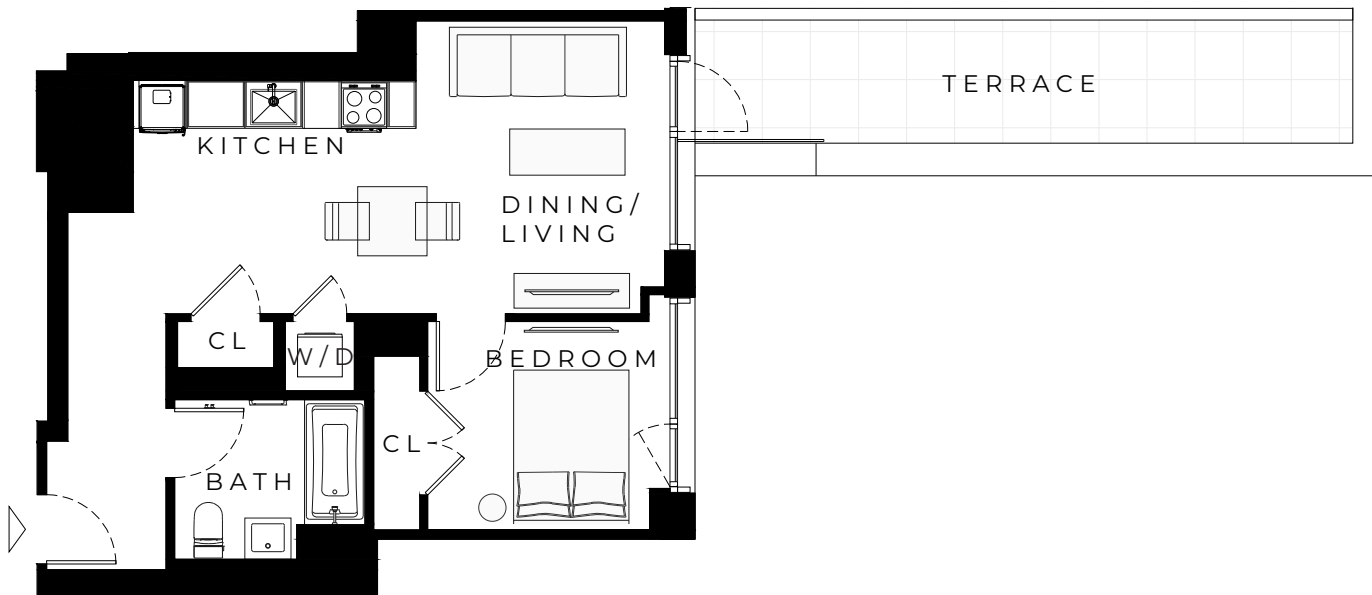

# GREENPOINT CENTRAL

BROOKLYN, NY

RESIDENCE

511-711

1 BEDROOM

1 BATHROOM

\*TERRACE APPLIES TO  
RESIDENCE 511 ONLY

NA