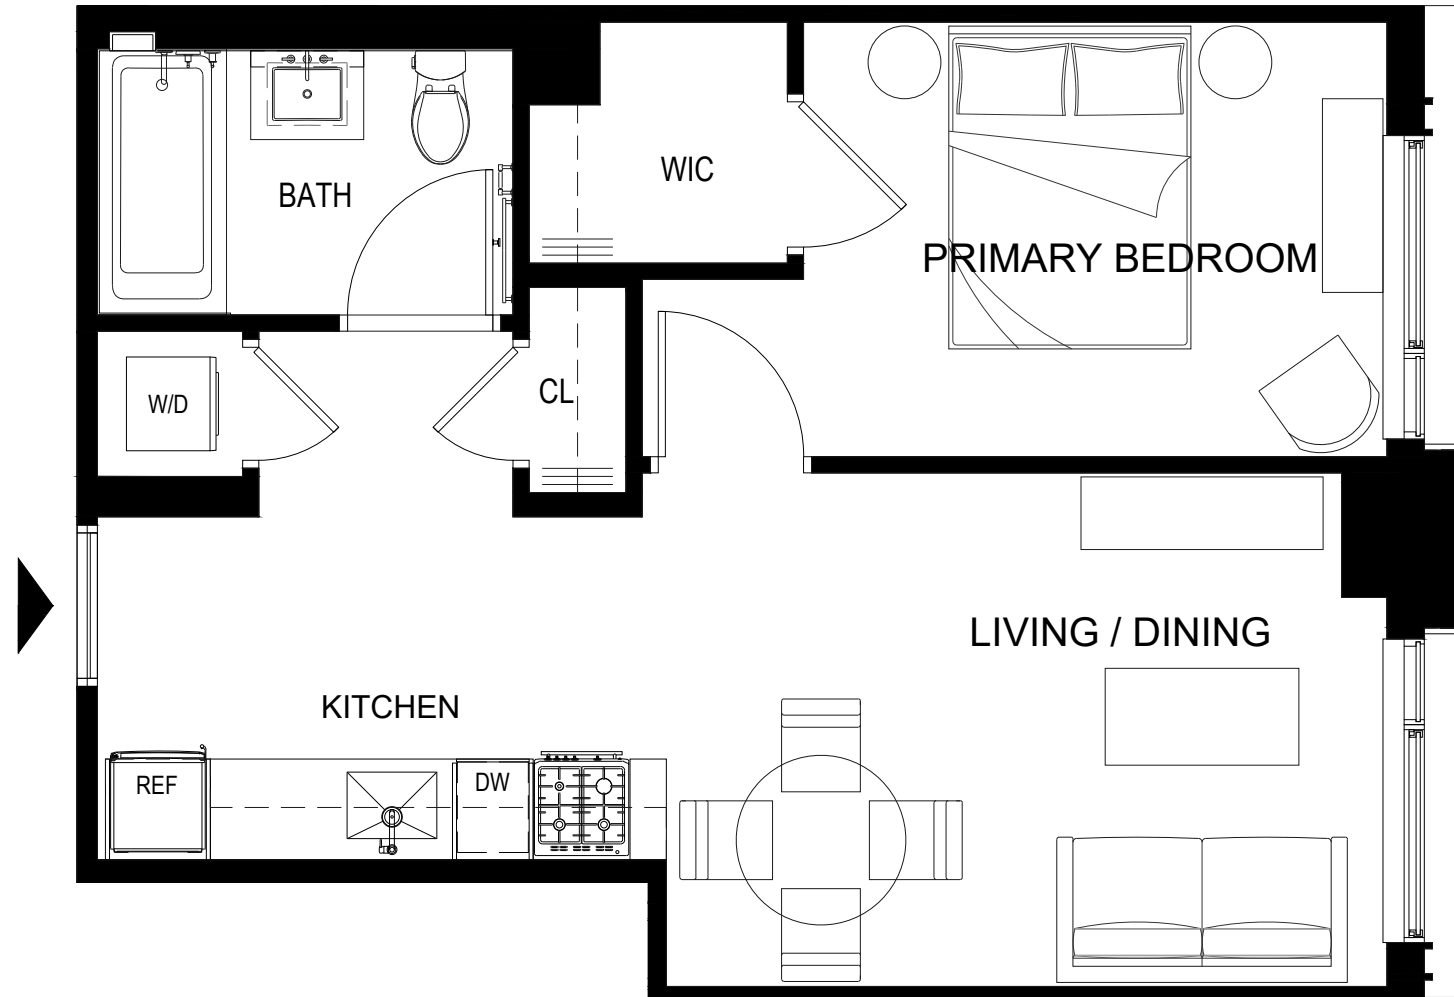

HEARTHSTONE

Make your way home

RESIDENCE
245, 345, 445, 545,
645, 745, 845, 945

2nd - 9th Floor

1 Bedroom

1 Bathroom

34-35 44th St, Astoria, NY 11103
www.hearthstoneastoria.com

ALL DIMENSIONS ARE APPROXIMATE AND SUBJECT TO NORMAL CONSTRUCTION VARIANCES AND TOLERANCES. DIMENSIONS ARE MAXIMUM OVERALL AND EXCLUDE CUTOUTS. OWNER AND LEASING AGENT ARE PLEDGED TO THE LETTER AND SPIRIT OF U.S. POLICY FOR THE ACHIEVEMENT OF EQUAL HOUSING OPPORTUNITY THROUGHOUT THE U.S. AND ARE COMMITTED TO AN AFFIRMATIVE ADVERTISING AND MARKETING PROGRAM IN WHICH THERE ARE NO BARRIERS TO OBTAINING HOUSING BECAUSE OF RACE, COLOR, CREED, RELIGION, SEX, SEXUAL ORIENTATION, MILITARY STATUS, AGE, DISABILITY, ANCESTRY, FAMILY STATUS, NATIONAL ORIGIN, OR ANY OTHER GROUNDS PROHIBITED BY CITY, STATE, OR FEDERAL LAW.