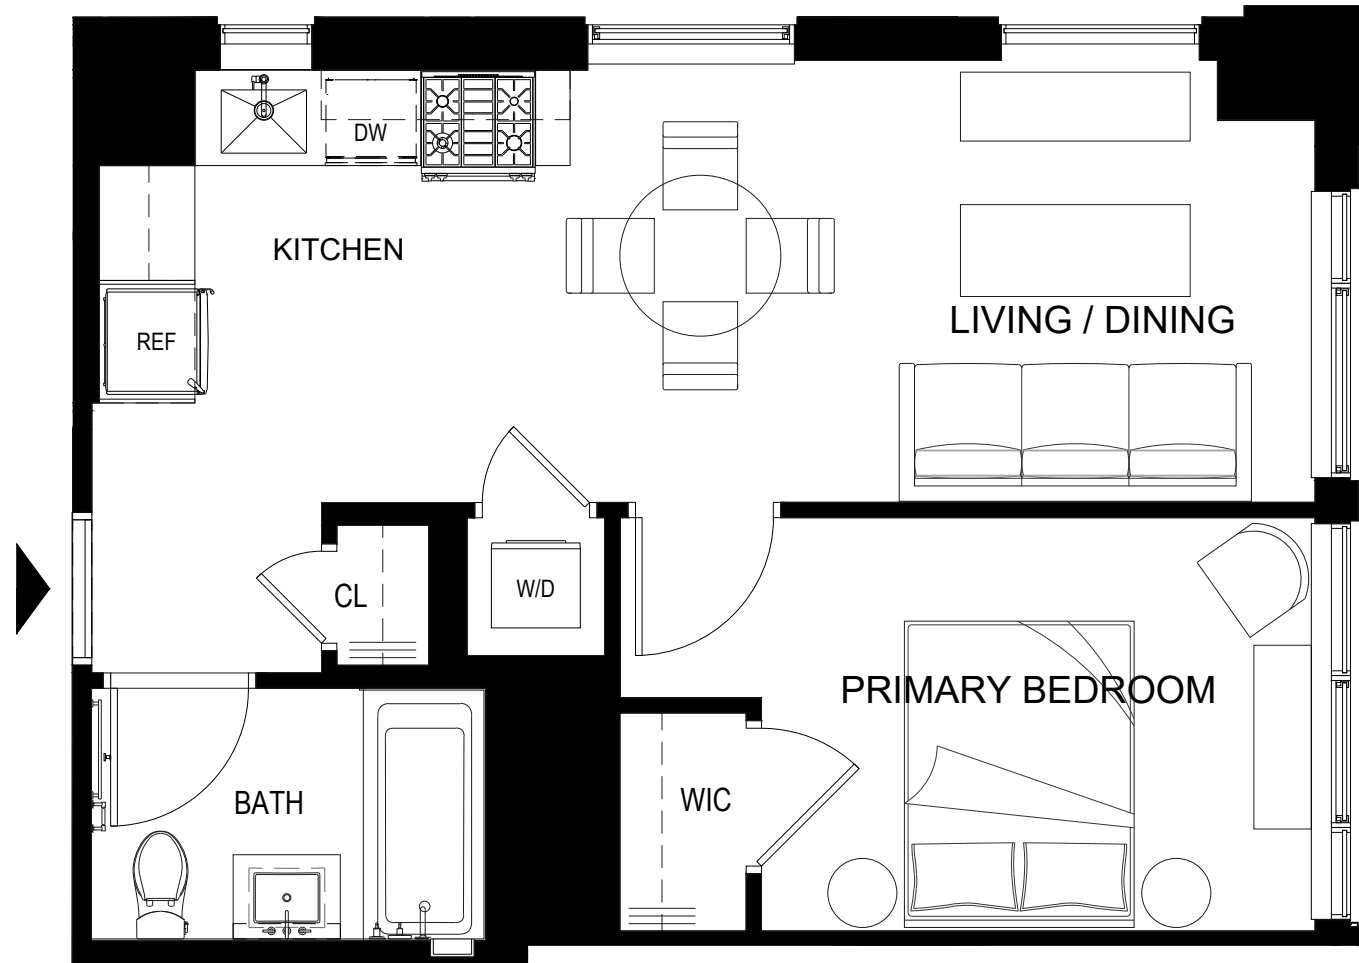

HEARTHSTONE

Make your way home

RESIDENCE
743, 843, 943
7th - 9th Floor
1 Bedroom
1 Bathroom

34-35 44th St, Astoria, NY 11103
www.hearthstoneastoria.com

ALL DIMENSIONS ARE APPROXIMATE AND SUBJECT TO NORMAL CONSTRUCTION VARIANCES AND TOLERANCES. DIMENSIONS ARE MAXIMUM OVERALL AND EXCLUDE CUTOUTS. OWNER AND LEASING AGENT ARE PLEDGED TO THE LETTER AND SPIRIT OF U.S. POLICY FOR THE ACHIEVEMENT OF EQUAL HOUSING OPPORTUNITY THROUGHOUT THE U.S. AND ARE COMMITTED TO AN AFFIRMATIVE ADVERTISING AND MARKETING PROGRAM IN WHICH THERE ARE NO BARRIERS TO OBTAINING HOUSING BECAUSE OF RACE, COLOR, CREED, RELIGION, SEX, SEXUAL ORIENTATION, MILITARY STATUS, AGE, DISABILITY, ANCESTRY, FAMILY STATUS, NATIONAL ORIGIN, OR ANY OTHER GROUNDS PROHIBITED BY CITY, STATE, OR FEDERAL LAW.