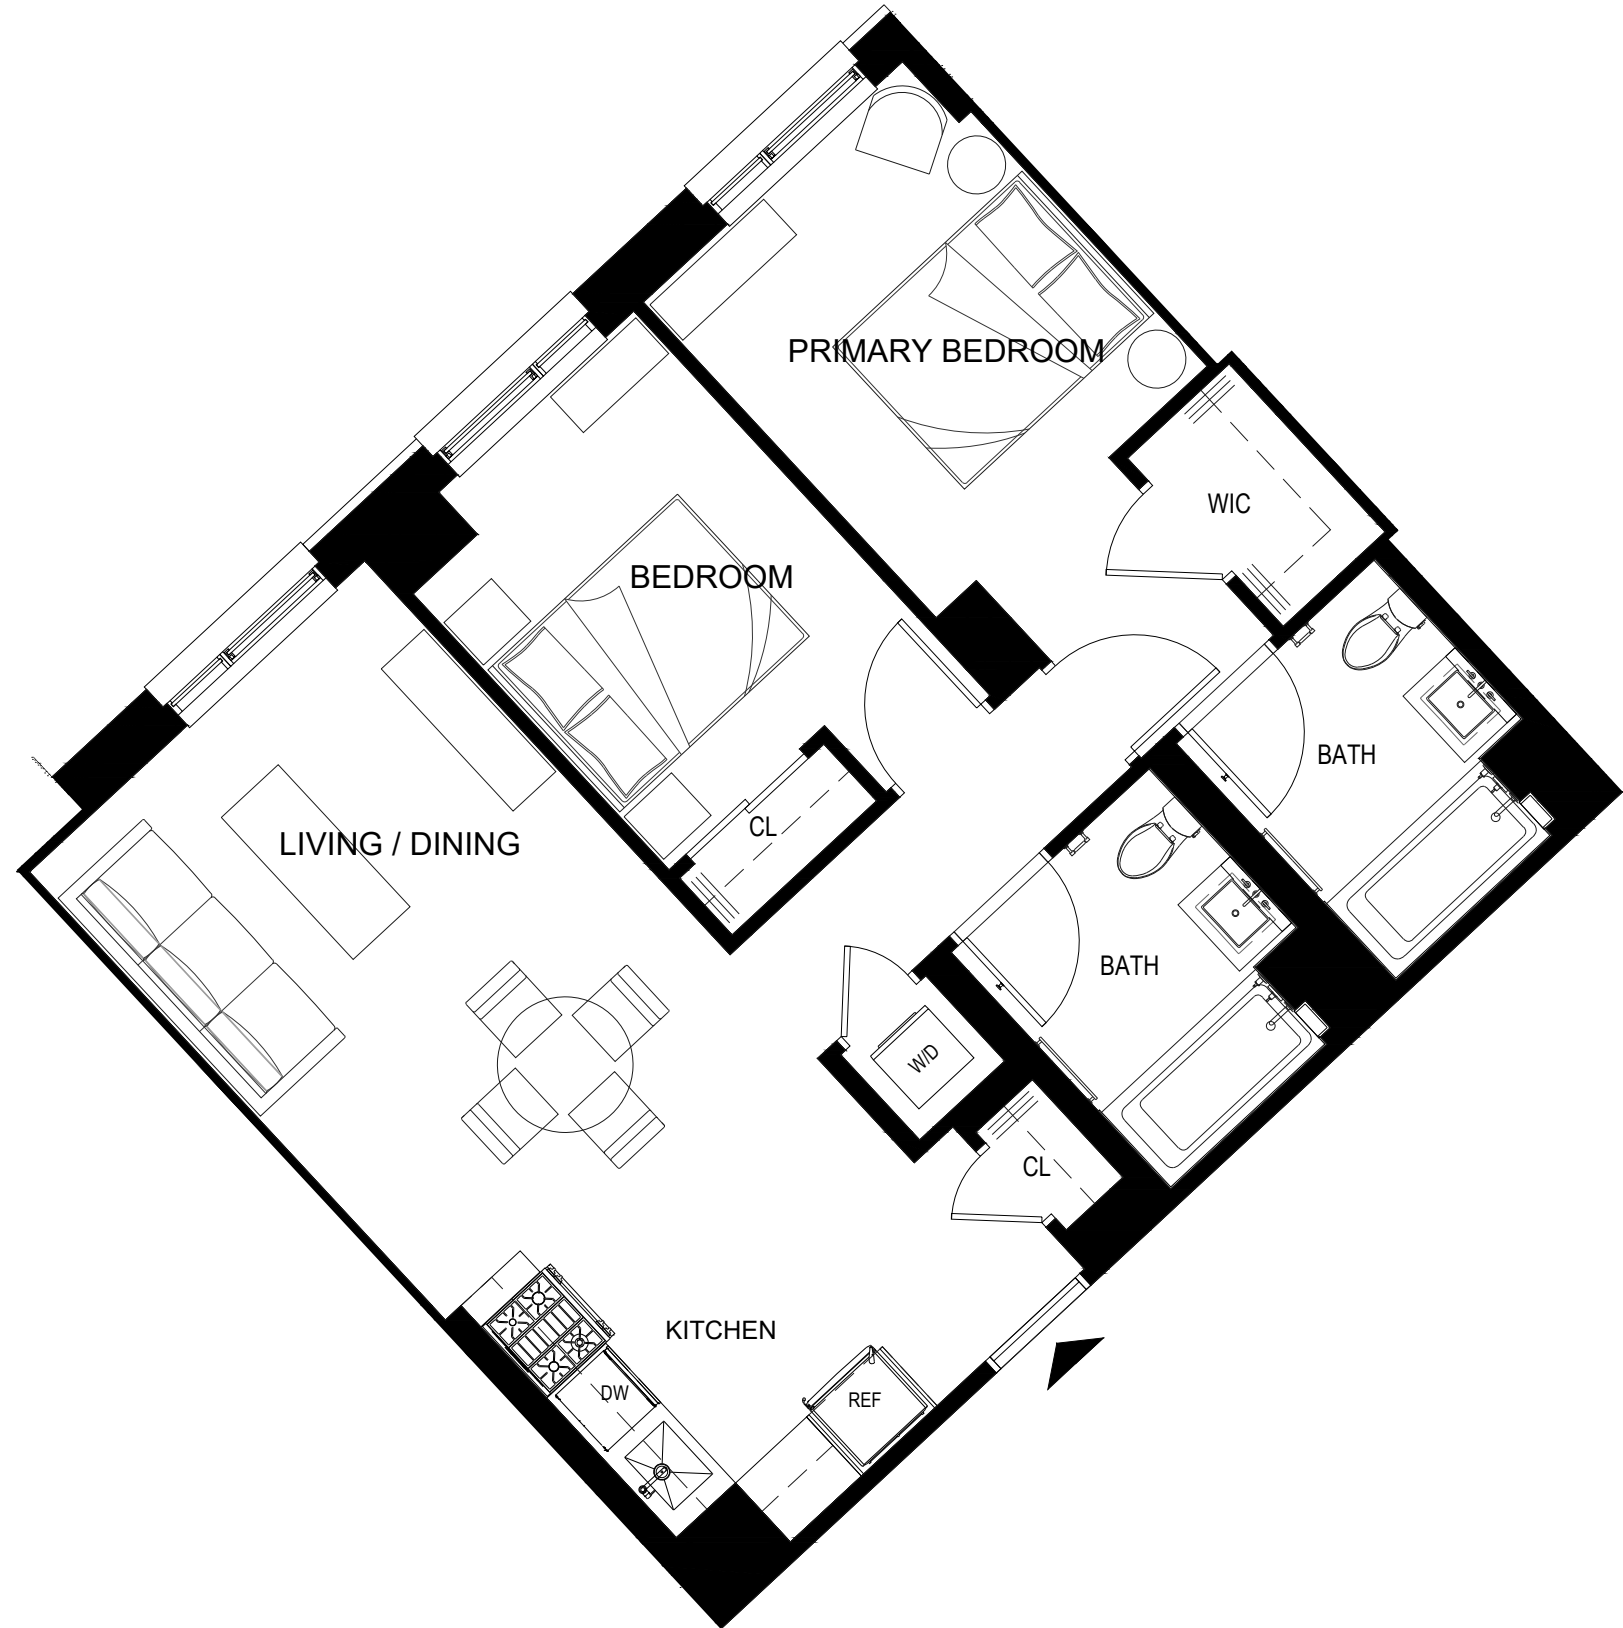

HEARTHSTONE

Make your way home

RESIDENCE
529

5th Floor

2 Bedroom

2 Bathroom

34-35 44th St, Astoria, NY 11103
www.hearthstoneastoria.com

ALL DIMENSIONS ARE APPROXIMATE AND SUBJECT TO NORMAL CONSTRUCTION VARIANCES AND TOLERANCES. DIMENSIONS ARE MAXIMUM OVERALL AND EXCLUDE CUTOUTS. OWNER AND LEASING AGENT ARE PLEDGED TO THE LETTER AND SPIRIT OF U.S. POLICY FOR THE ACHIEVEMENT OF EQUAL HOUSING OPPORTUNITY THROUGHOUT THE U.S. AND ARE COMMITTED TO AN AFFIRMATIVE ADVERTISING AND MARKETING PROGRAM IN WHICH THERE ARE NO BARRIERS TO OBTAINING HOUSING BECAUSE OF RACE, COLOR, CREED, RELIGION, SEX, SEXUAL ORIENTATION, MILITARY STATUS, AGE, DISABILITY, ANCESTRY, FAMILY STATUS, NATIONAL ORIGIN, OR ANY OTHER GROUNDS PROHIBITED BY CITY, STATE, OR FEDERAL LAW.