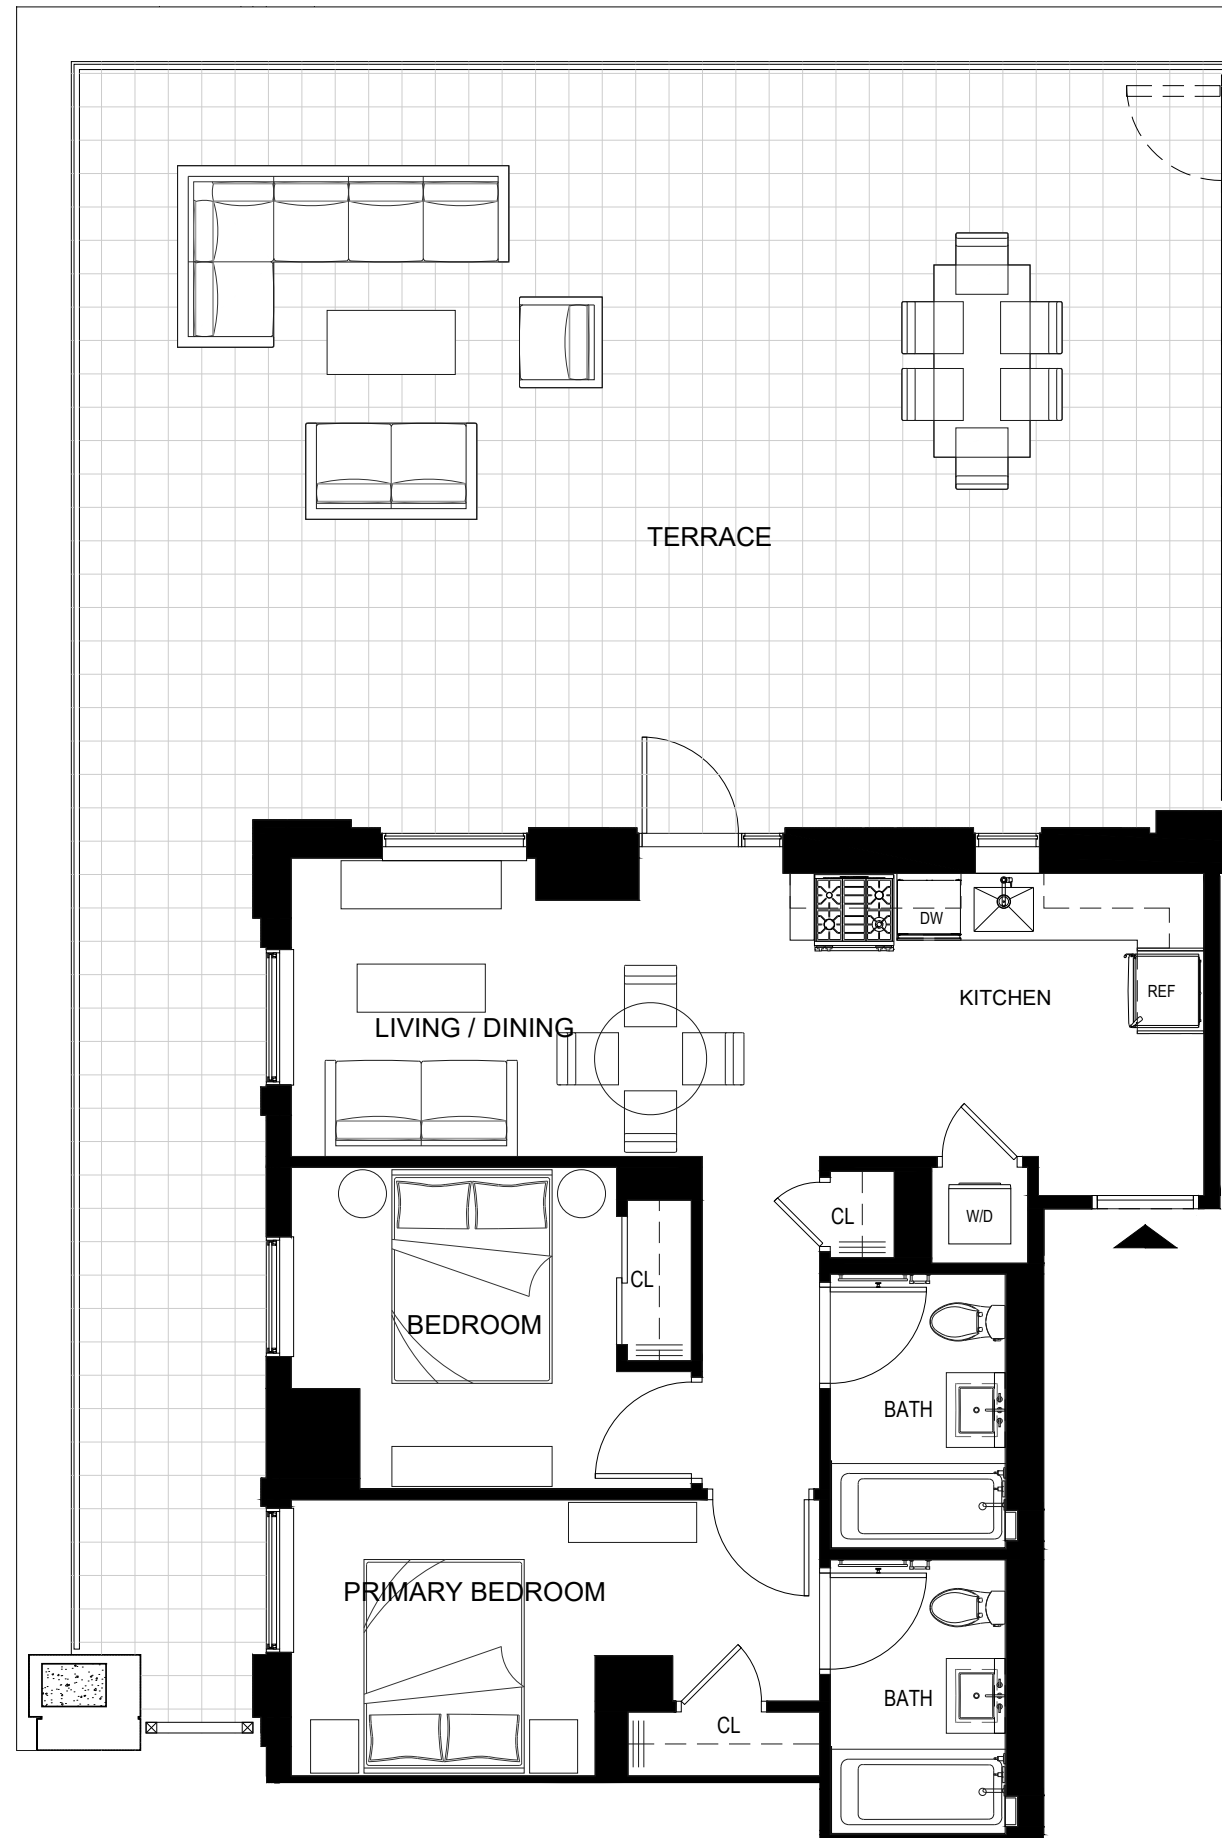

HEARTHSTONE

Make your way home

RESIDENCE
614

6th Floor

2 Bedroom

2 Bathroom

34-35 44th St, Astoria, NY 11103
www.hearthstoneastoria.com

ALL DIMENSIONS ARE APPROXIMATE AND SUBJECT TO NORMAL CONSTRUCTION VARIANCES AND TOLERANCES. DIMENSIONS ARE MAXIMUM OVERALL AND EXCLUDE CUTOUTS. OWNER AND LEASING AGENT ARE PLEDGED TO THE LETTER AND SPIRIT OF U.S. POLICY FOR THE ACHIEVEMENT OF EQUAL HOUSING OPPORTUNITY THROUGHOUT THE U.S. AND ARE COMMITTED TO AN AFFIRMATIVE ADVERTISING AND MARKETING PROGRAM IN WHICH THERE ARE NO BARRIERS TO OBTAINING HOUSING BECAUSE OF RACE, COLOR, CREED, RELIGION, SEX, SEXUAL ORIENTATION, MILITARY STATUS, AGE, DISABILITY, ANCESTRY, FAMILY STATUS, NATIONAL ORIGIN, OR ANY OTHER GROUNDS PROHIBITED BY CITY, STATE, OR FEDERAL LAW.