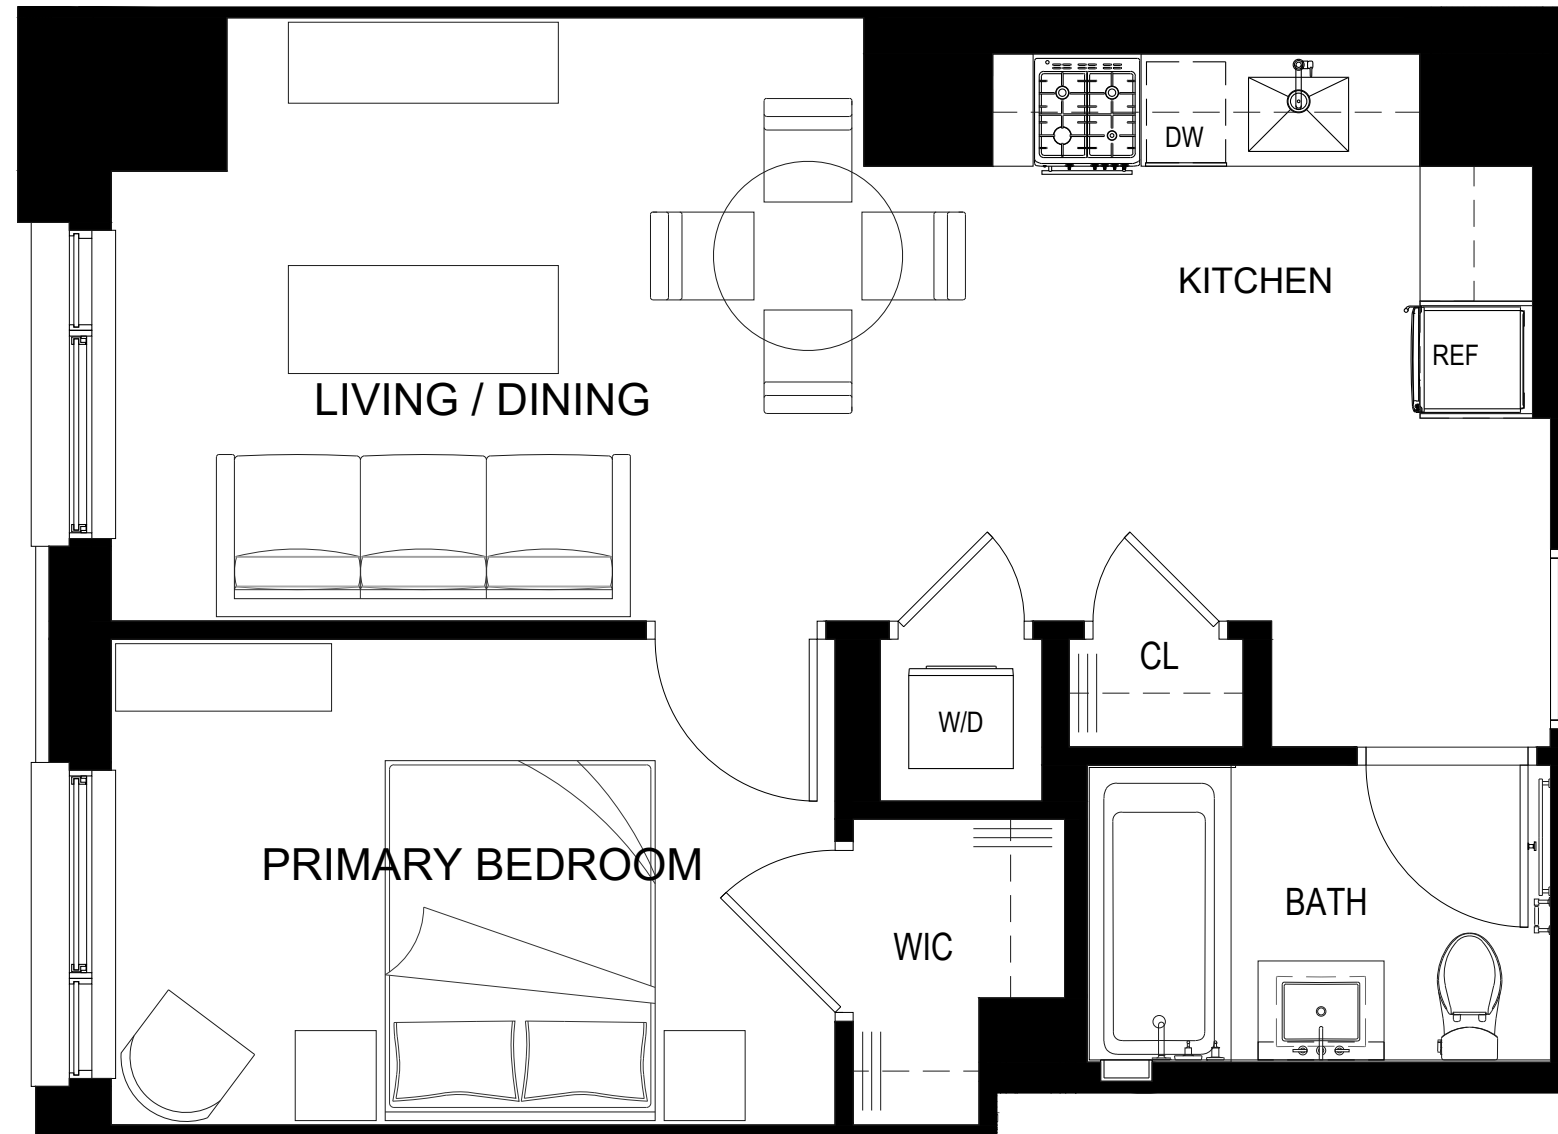

# HEARTHSTONE

Make your way home

RESIDENCE  
333, 433, 533  
3rd - 5th Floor  
1 Bedroom  
1 Bathroom

34-35 44th St, Astoria, NY 11103  
[www.hearthstoneastoria.com](http://www.hearthstoneastoria.com)

ALL DIMENSIONS ARE APPROXIMATE AND SUBJECT TO NORMAL CONSTRUCTION VARIANCES AND TOLERANCES. DIMENSIONS ARE MAXIMUM OVERALL AND EXCLUDE CUTOUTS. OWNER AND LEASING AGENT ARE PLEDGED TO THE LETTER AND SPIRIT OF U.S. POLICY FOR THE ACHIEVEMENT OF EQUAL HOUSING OPPORTUNITY THROUGHOUT THE U.S. AND ARE COMMITTED TO AN AFFIRMATIVE ADVERTISING AND MARKETING PROGRAM IN WHICH THERE ARE NO BARRIERS TO OBTAINING HOUSING BECAUSE OF RACE, COLOR, CREED, RELIGION, SEX, SEXUAL ORIENTATION, MILITARY STATUS, AGE, DISABILITY, ANCESTRY, FAMILY STATUS, NATIONAL ORIGIN, OR ANY OTHER GROUNDS PROHIBITED BY CITY, STATE, OR FEDERAL LAW.