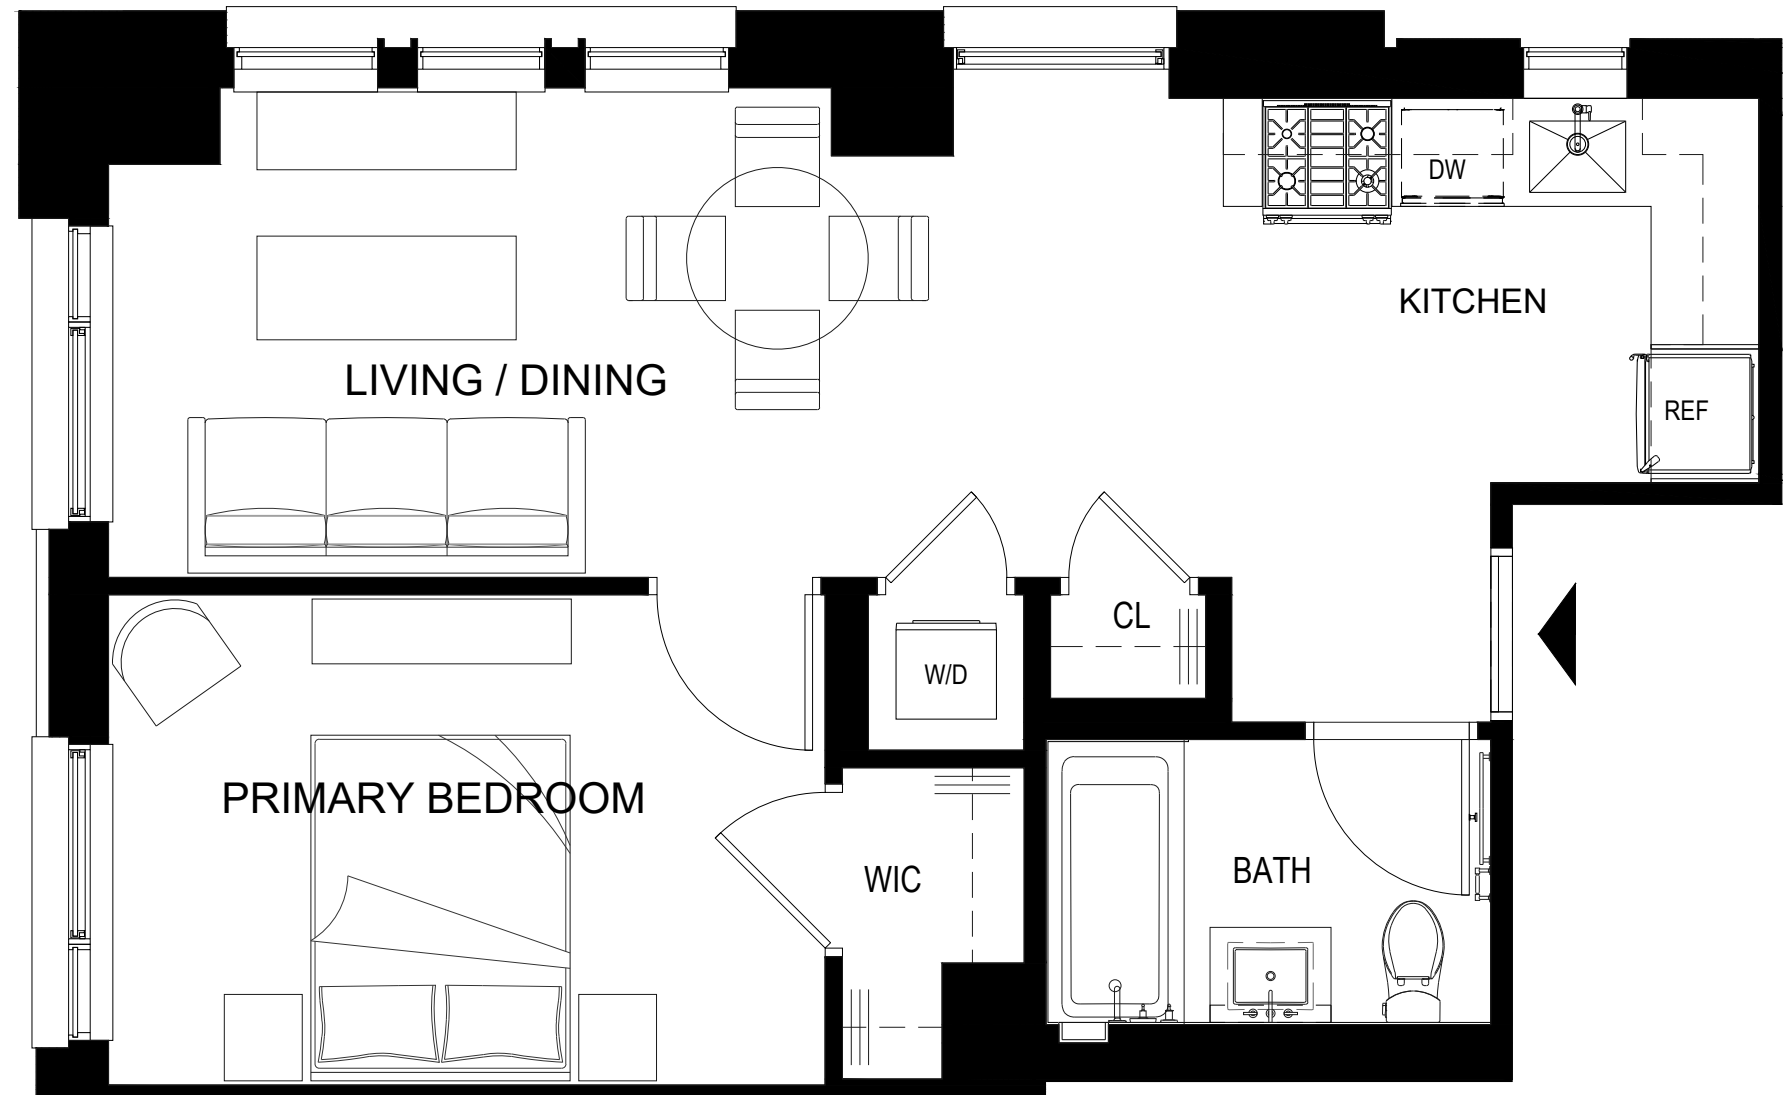

# HEARTHSTONE

Make your way home

RESIDENCE  
733, 833, 933  
7th - 9th Floor  
1 Bedroom  
1 Bathroom

34-35 44th St, Astoria, NY 11103  
[www.hearthstoneastoria.com](http://www.hearthstoneastoria.com)

ALL DIMENSIONS ARE APPROXIMATE AND SUBJECT TO NORMAL CONSTRUCTION VARIANCES AND TOLERANCES. DIMENSIONS ARE MAXIMUM OVERALL AND EXCLUDE CUTOUTS. OWNER AND LEASING AGENT ARE PLEDGED TO THE LETTER AND SPIRIT OF U.S. POLICY FOR THE ACHIEVEMENT OF EQUAL HOUSING OPPORTUNITY THROUGHOUT THE U.S. AND ARE COMMITTED TO AN AFFIRMATIVE ADVERTISING AND MARKETING PROGRAM IN WHICH THERE ARE NO BARRIERS TO OBTAINING HOUSING BECAUSE OF RACE, COLOR, CREED, RELIGION, SEX, SEXUAL ORIENTATION, MILITARY STATUS, AGE, DISABILITY, ANCESTRY, FAMILY STATUS, NATIONAL ORIGIN, OR ANY OTHER GROUNDS PROHIBITED BY CITY, STATE, OR FEDERAL LAW.