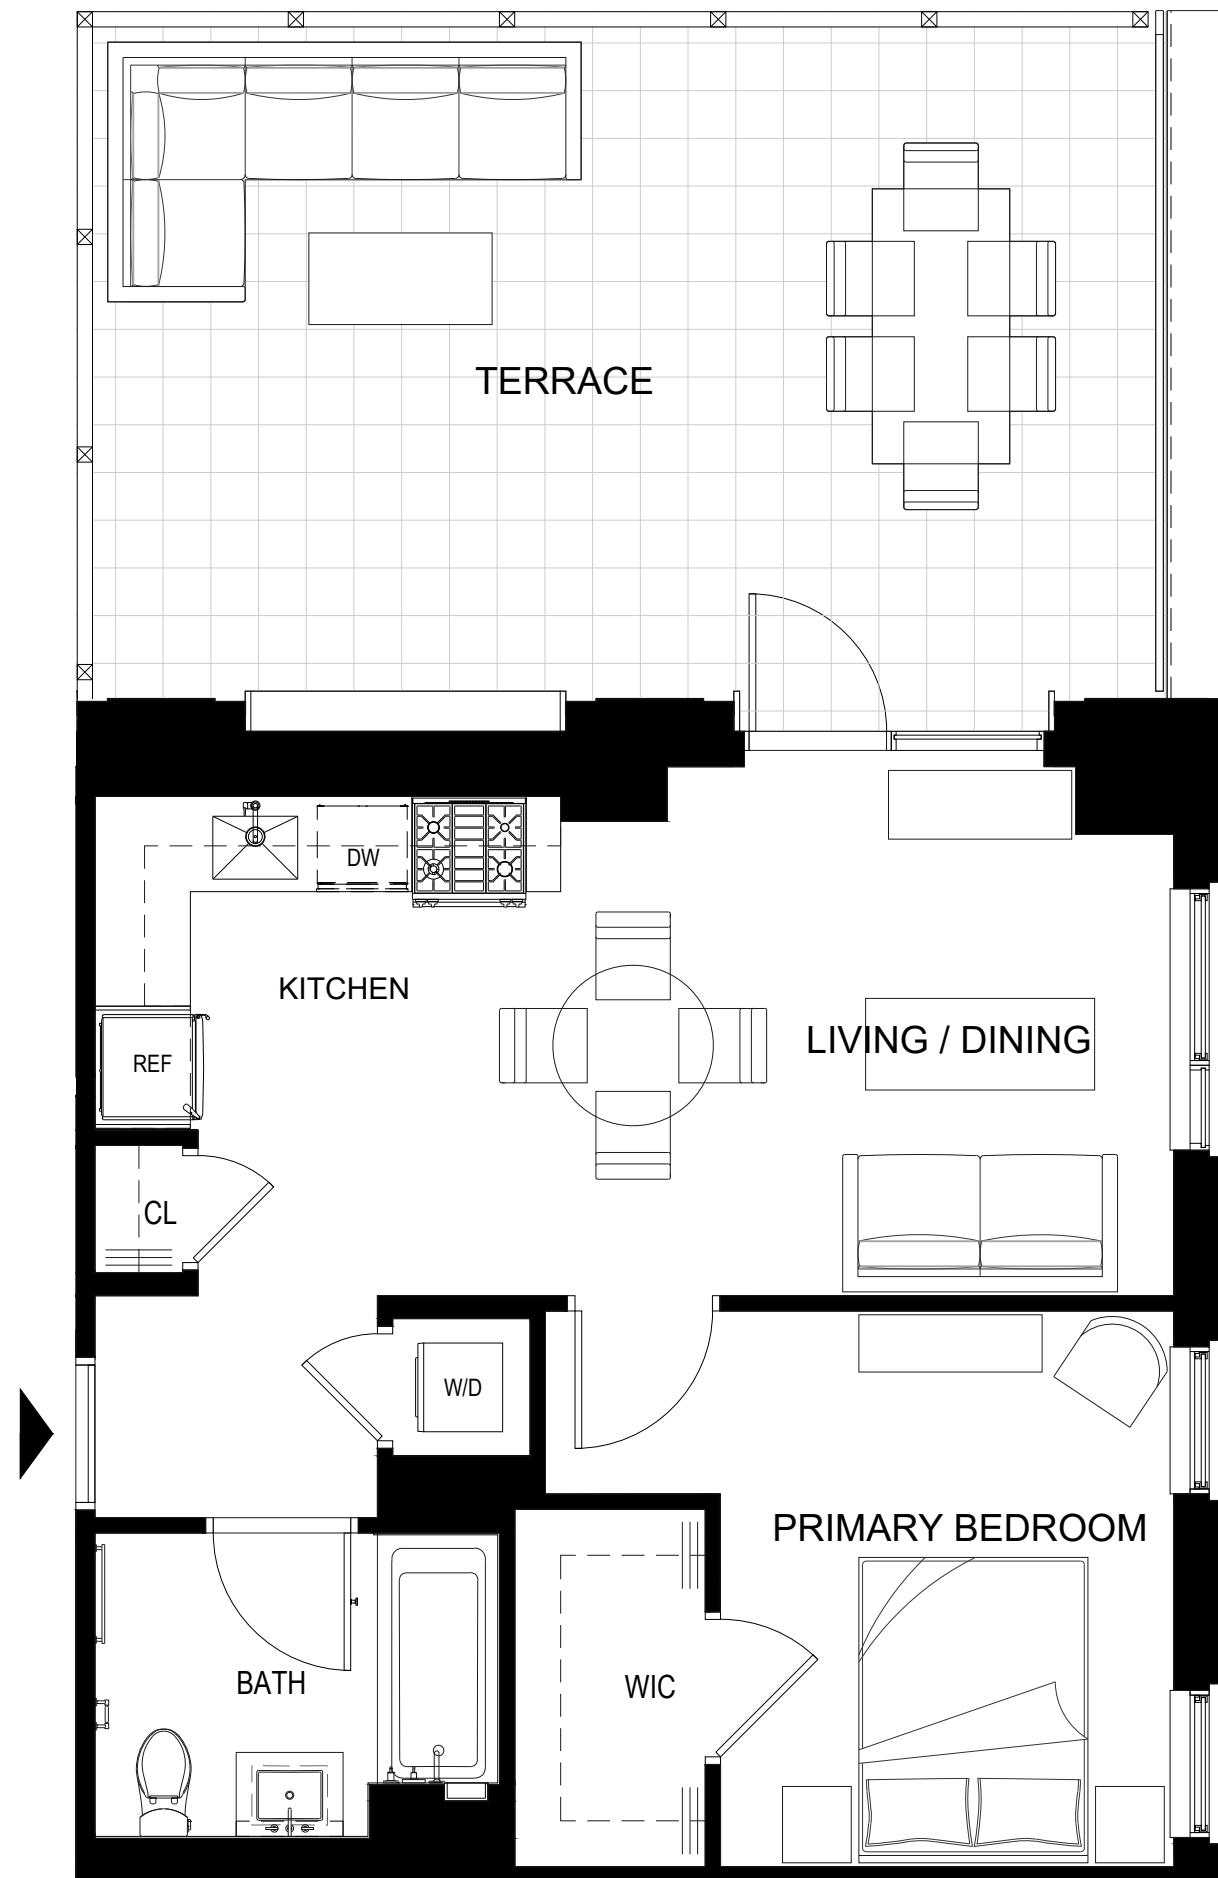

# HEARTHSTONE

Make your way home

RESIDENCE  
524

5th Floor

1 Bedroom

1 Bathroom

34-35 44th St, Astoria, NY 11103  
[www.hearthstoneastoria.com](http://www.hearthstoneastoria.com)

ALL DIMENSIONS ARE APPROXIMATE AND SUBJECT TO NORMAL CONSTRUCTION VARIANCES AND TOLERANCES. DIMENSIONS ARE MAXIMUM OVERALL AND EXCLUDE CUTOUTS. OWNER AND LEASING AGENT ARE PLEDGED TO THE LETTER AND SPIRIT OF U.S. POLICY FOR THE ACHIEVEMENT OF EQUAL HOUSING OPPORTUNITY THROUGHOUT THE U.S. AND ARE COMMITTED TO AN AFFIRMATIVE ADVERTISING AND MARKETING PROGRAM IN WHICH THERE ARE NO BARRIERS TO OBTAINING HOUSING BECAUSE OF RACE, COLOR, CREED, RELIGION, SEX, SEXUAL ORIENTATION, MILITARY STATUS, AGE, DISABILITY, ANCESTRY, FAMILY STATUS, NATIONAL ORIGIN, OR ANY OTHER GROUNDS PROHIBITED BY CITY, STATE, OR FEDERAL LAW.