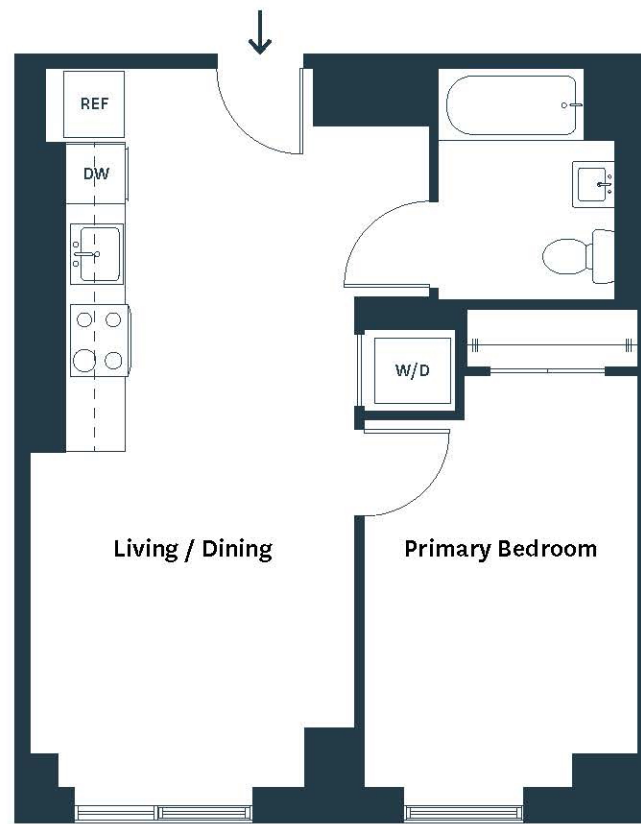

1 Bedroom | 1 Bathroom
485 sq. ft.

Residence Features

- In-Home Washer/Dryer
- Private Balconies in Select Homes

KITCHEN FINISHES

- Light Grey Shaker Style Kitchen Cabinets
- Modern Matte Black Kitchen Hardware
- Stainless Steel Kitchen Appliances
 - Dishwasher
 - Microwave
 - Electric Range
 - Refrigerator
- Quartz Master Statuario Venato Countertops
- Luxury Engineered Wood Flooring

BATHROOM FINISHES

- Surface Mount Medicine Cabinet
- Matte White Wall Tile
- Olympia Arkistone Silver Matte Porcelain Floor Tile
- White Shaker Style Vanity

Notes

All dimensions are approximate and subject to construction variances. Plans may contain minor variations from floor to floor.